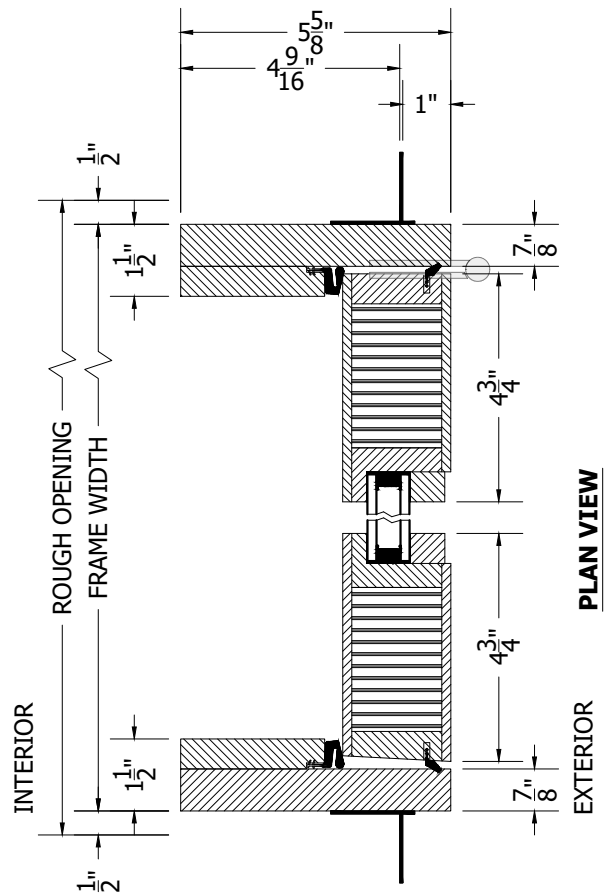

# TRADITIONAL WOOD OUT-SWING FRENCH SINGLE DOOR w/ALUMINUM SILL

SCALE: 3" = 1'-0"

**SECTION VIEW**

**PLAN VIEW**

**TO PRINT TO SCALE, SELECT "ACTUAL SIZE" OR DESELECT "FIT TO PAGE" IN PRINT DIALOGUE BOX**