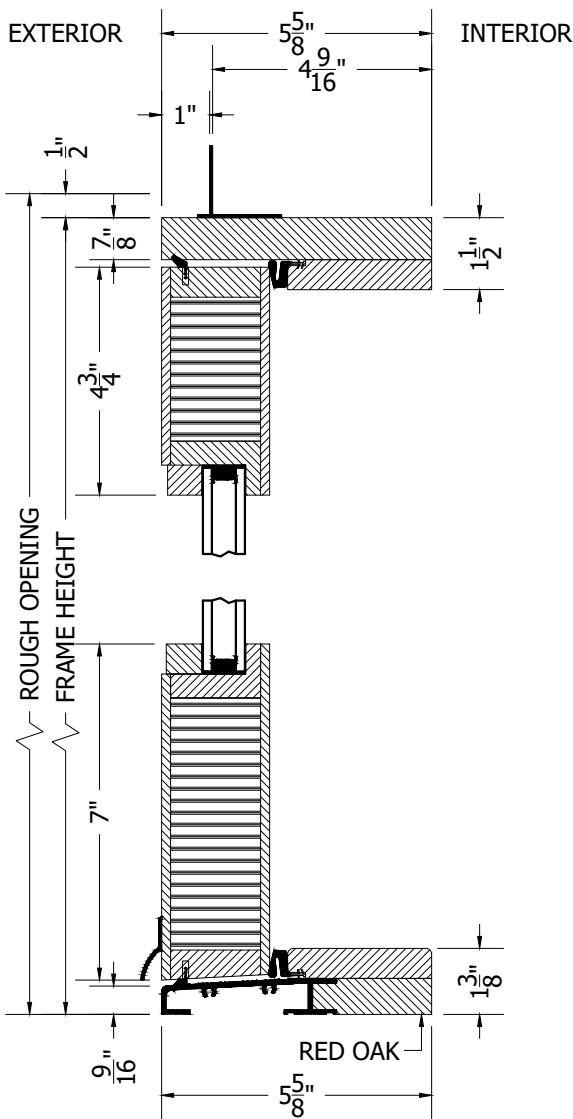

# TRADITIONAL WOOD OUT-SWING FRENCH SINGLE DOOR w/ALUMINUM SILL

SCALE: 3" = 1'-0"

**SECTION VIEW**

**PLAN VIEW**

**TO PRINT TO SCALE, SELECT "ACTUAL SIZE" OR DESELECT "FIT TO PAGE" IN PRINT DIALOGUE BOX**