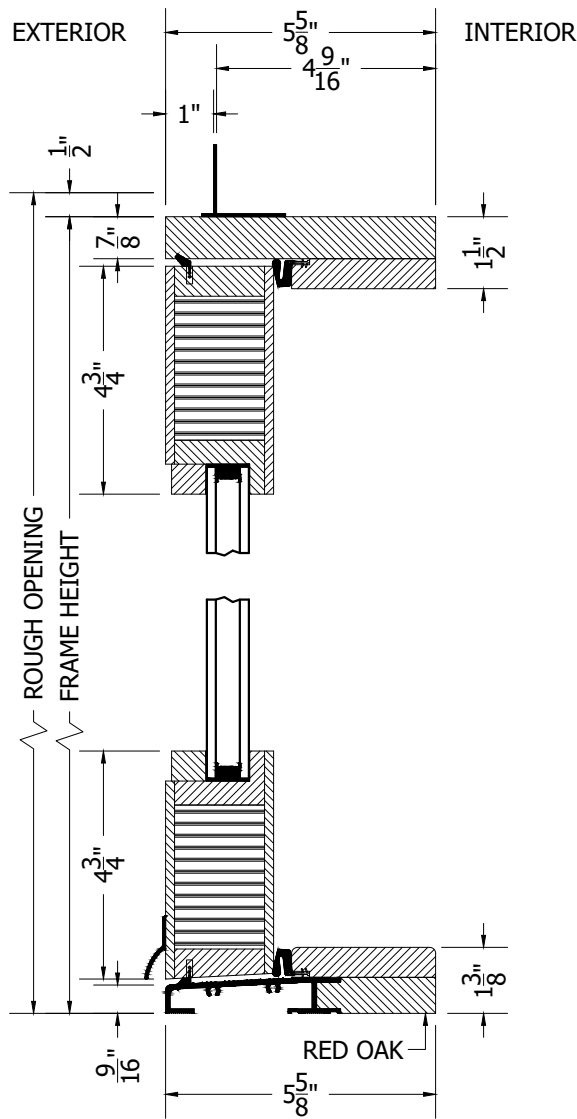

(SPECIFICATIONS MAY CHANGE WITHOUT NOTICE TO IMPROVE FUNCTION OR DESIGN)

TRADITIONAL EQUAL WOOD OUT-SWING FRENCH SINGLE DOOR w/ALUMINUM SILL

SCALE: 3" = 1'-0"

INTERIOR WOOD STICKING OPTIONS

 SQUARE STICKING

 OVOLO STICKING

SECTION VIEW

PLAN VIEW

TO PRINT TO SCALE, SELECT "ACTUAL SIZE" OR DESELECT "FIT TO PAGE" IN PRINT DIALOGUE BOX

PROPRIETARY AND CONFIDENTIAL
THIS DRAWING AND ITS CONTENTS ARE THE PROPERTY OF AG MILLWORKS. REPRODUCTION OF ANY PART OF THE DRAWING IN ANY FORM WHATSOEVER WITHOUT THE PRIOR WRITTEN PERMISSION OF AG MILLWORKS IS STRICTLY FORBIDDEN. © 2021 AG MILLWORKS