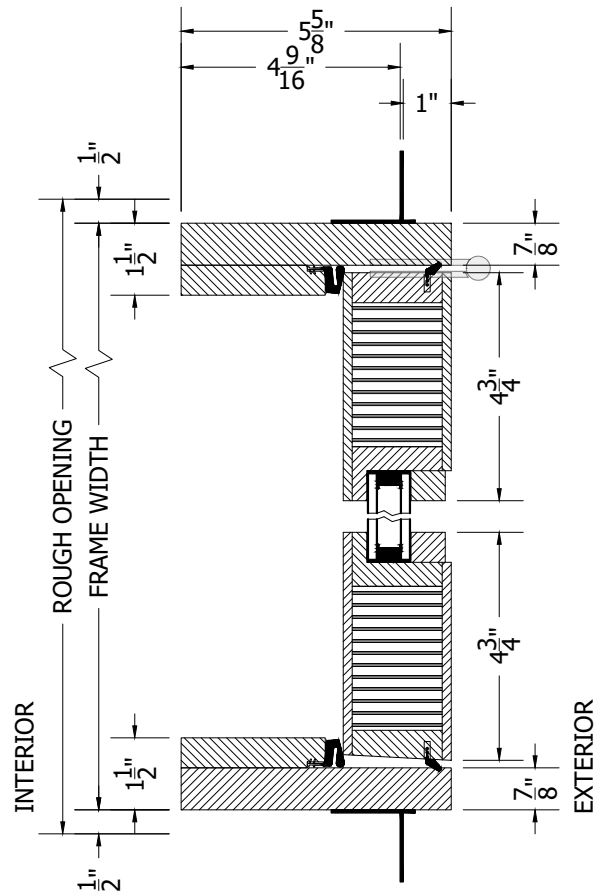

(SPECIFICATIONS MAY CHANGE WITHOUT NOTICE TO IMPROVE FUNCTION OR DESIGN)

TRADITIONAL EQUAL WOOD OUT-SWING FRENCH SINGLE DOOR w/ALUMINUM SILL

SCALE: 3" = 1'-0"

INTERIOR WOOD STICKING OPTIONS

 SQUARE STICKING

 OVOLO STICKING

SECTION VIEW

PLAN VIEW

TO PRINT TO SCALE, SELECT "ACTUAL SIZE" OR DESELECT "FIT TO PAGE" IN PRINT DIALOGUE BOX

PROPRIETARY AND CONFIDENTIAL
THIS DRAWING AND ITS CONTENTS ARE THE PROPERTY OF AG MILLWORKS. REPRODUCTION OF ANY PART OF THE DRAWING IN ANY FORM WHATSOEVER WITHOUT THE PRIOR WRITTEN PERMISSION OF AG MILLWORKS IS STRICTLY FORBIDDEN. © 2021 AG MILLWORKS