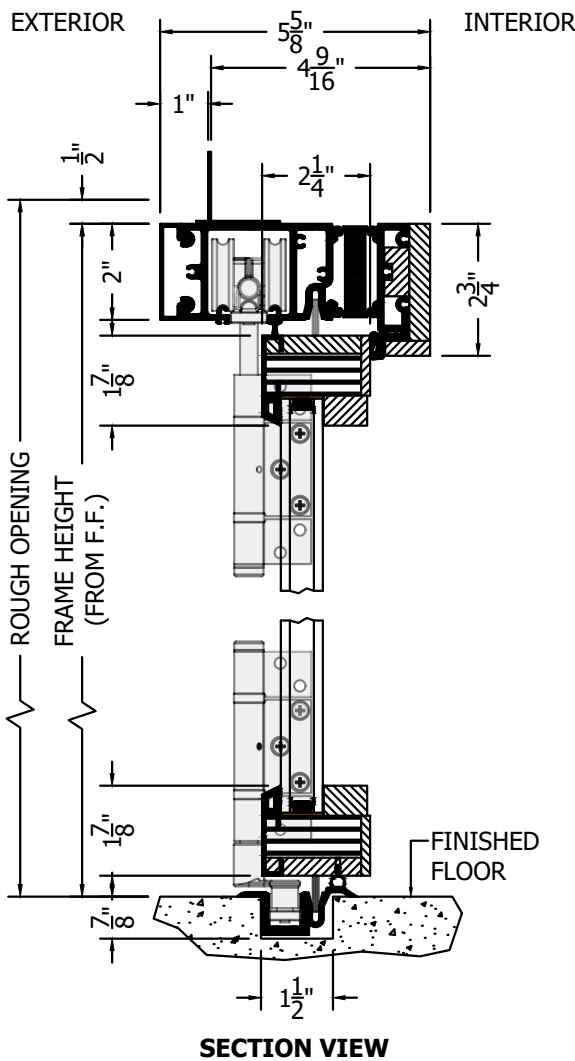

(SPECIFICATIONS MAY CHANGE WITHOUT NOTICE TO IMPROVE FUNCTION OR DESIGN)

ENERGY PERFORMANCE

**PICO CLAD
 OUT-SWING BI-FOLD
 w/ULTRA GUIDE
 (ODD # DOORS)**

SCALE: 3" = 1'-0"

A SILL PAN IS REQUIRED FOR EXTERIOR DOORS.

NO WARRANTY FOR WATER, WIND OR DUST INFILTRATION ON BI-FOLDS WITH ULTRA GUIDE CHANNELS.

TO PRINT TO SCALE, SELECT "ACTUAL SIZE" OR DESELECT "FIT TO PAGE" IN PRINT DIALOGUE BOX

PROPRIETARY AND CONFIDENTIAL
 THIS DRAWING AND ITS CONTENTS ARE THE PROPERTY OF AG MILLWORKS. REPRODUCTION OF ANY PART OF THE DRAWING IN ANY FORM WHATSOEVER WITHOUT THE PRIOR WRITTEN PERMISSION OF AG MILLWORKS IS STRICTLY FORBIDDEN. © 2021 AG MILLWORKS