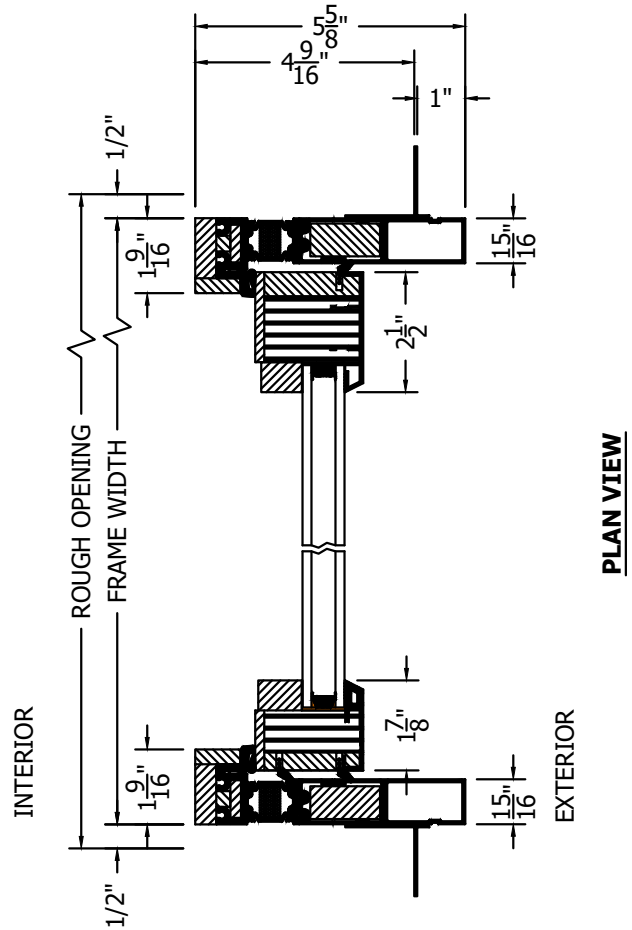

(SPECIFICATIONS MAY CHANGE WITHOUT NOTICE TO IMPROVE FUNCTION OR DESIGN)

ENERGY PERFORMANCE

**PICO CLAD
 OUT-SWING BI-FOLD
 w/ULTRA GUIDE
 (ODD # DOORS)**

SCALE: 3" = 1'-0"

A SILL PAN IS REQUIRED FOR EXTERIOR DOORS.

NO WARRANTY FOR WATER, WIND OR DUST INFILTRATION ON BI-FOLDS WITH ULTRA GUIDE CHANNELS.

TO PRINT TO SCALE, SELECT "ACTUAL SIZE" OR DESELECT "FIT TO PAGE" IN PRINT DIALOGUE BOX

PROPRIETARY AND CONFIDENTIAL
 THIS DRAWING AND ITS CONTENTS ARE THE PROPERTY OF AG MILLWORKS. REPRODUCTION OF ANY PART OF THE DRAWING IN ANY FORM WHATSOEVER WITHOUT THE PRIOR WRITTEN PERMISSION OF AG MILLWORKS IS STRICTLY FORBIDDEN. © 2021 AG MILLWORKS