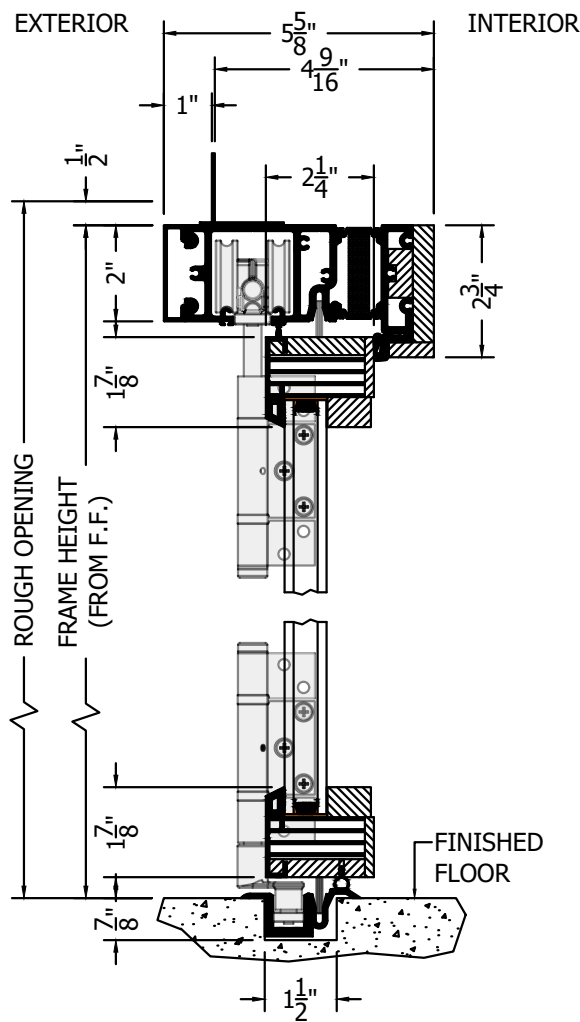

(SPECIFICATIONS MAY CHANGE WITHOUT NOTICE TO IMPROVE FUNCTION OR DESIGN)

ENERGY PERFORMANCE

**PICO CLAD
 OUT-SWING BI-FOLD
 w/ULTRA GUIDE
 (EVEN # DOORS)**

SCALE: 3" = 1'-0"

SECTION VIEW

PLAN VIEW

A SILL PAN IS REQUIRED FOR EXTERIOR DOORS.

NO WARRANTY FOR WATER, WIND OR DUST INFILTRATION ON BI-FOLDS WITH ULTRA GUIDE CHANNELS.

TO PRINT TO SCALE, SELECT "ACTUAL SIZE" OR DESELECT "FIT TO PAGE" IN PRINT DIALOGUE BOX

PROPRIETARY AND CONFIDENTIAL
 THIS DRAWING AND ITS CONTENTS ARE THE PROPERTY OF AG MILLWORKS. REPRODUCTION OF ANY PART OF THE DRAWING IN ANY FORM WHATSOEVER WITHOUT THE PRIOR WRITTEN PERMISSION OF AG MILLWORKS IS STRICTLY FORBIDDEN. © 2021 AG MILLWORKS