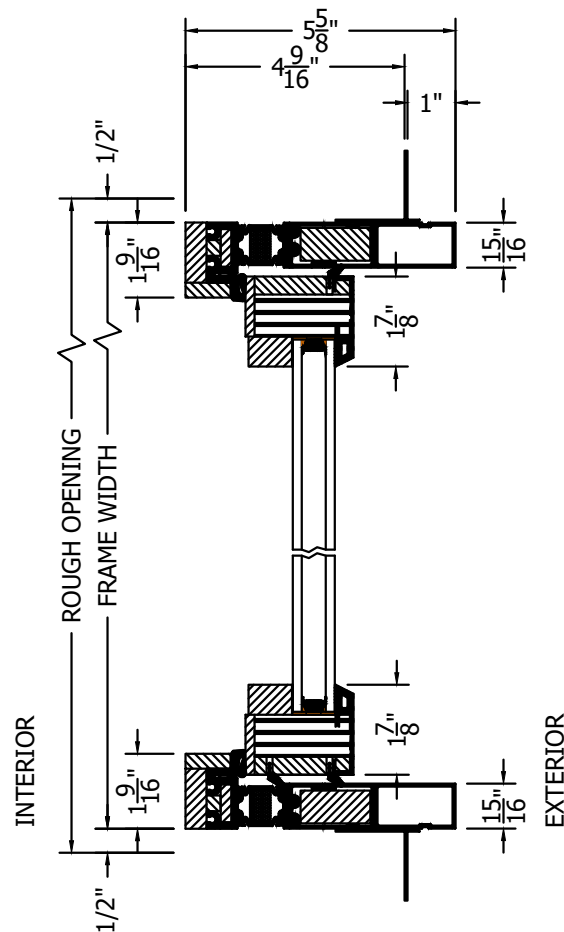

(SPECIFICATIONS MAY CHANGE WITHOUT NOTICE TO IMPROVE FUNCTION OR DESIGN)

ENERGY PERFORMANCE

**PICO CLAD
 OUT-SWING BI-FOLD
 w/ULTRA GUIDE
 (EVEN # DOORS)**

SCALE: 3" = 1'-0"

SECTION VIEW

PLAN VIEW

A SILL PAN IS REQUIRED FOR EXTERIOR DOORS.

NO WARRANTY FOR WATER, WIND OR DUST INFILTRATION ON BI-FOLDS WITH ULTRA GUIDE CHANNELS.

TO PRINT TO SCALE, SELECT "ACTUAL SIZE" OR DESELECT "FIT TO PAGE" IN PRINT DIALOGUE BOX

PROPRIETARY AND CONFIDENTIAL
 THIS DRAWING AND ITS CONTENTS ARE THE PROPERTY OF AG MILLWORKS. REPRODUCTION OF ANY PART OF THE DRAWING IN ANY FORM WHATSOEVER WITHOUT THE PRIOR WRITTEN PERMISSION OF AG MILLWORKS IS STRICTLY FORBIDDEN. © 2021 AG MILLWORKS