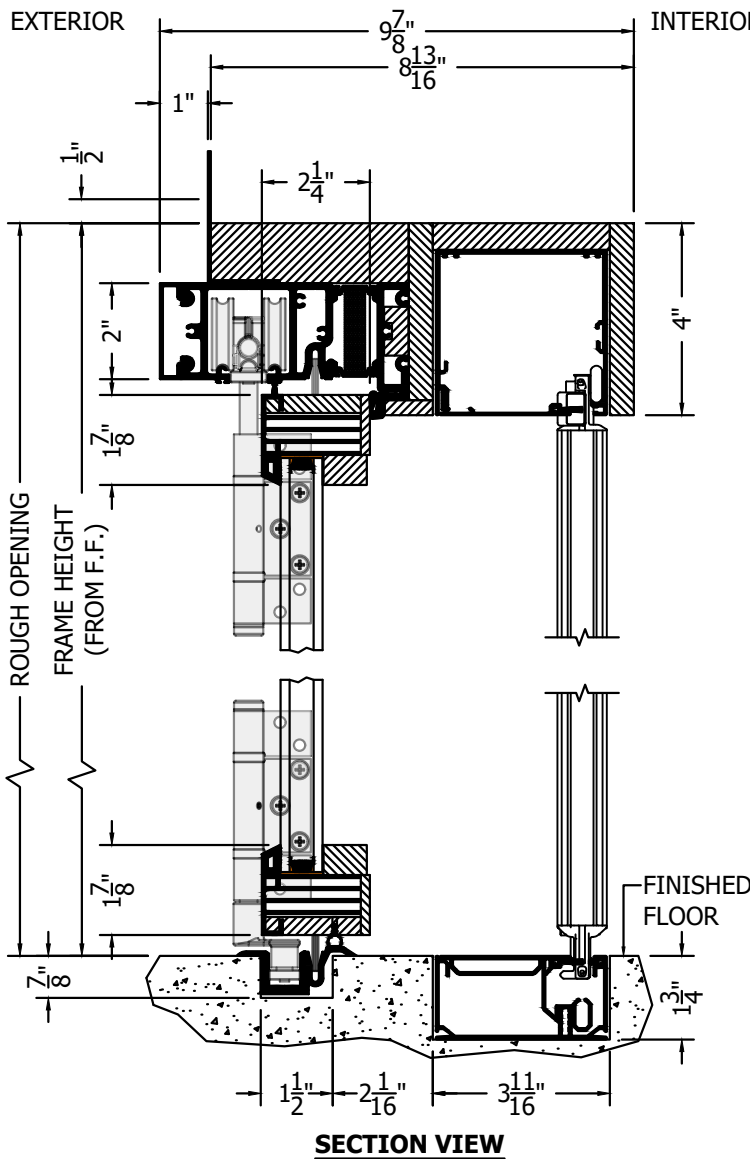

(SPECIFICATIONS MAY CHANGE WITHOUT NOTICE TO IMPROVE FUNCTION OR DESIGN)

**ENERGY PERFORMANCE**  
**PICO CLAD**  
**OUT-SWING BI-FOLD**  
**w/ULTRA GUIDE & CENTOR SCREEN**  
**(EVEN # DOORS)**

NOT TO SCALE

A SILL PAN IS REQUIRED FOR EXTERIOR DOORS.

NO WARRANTY FOR WATER, WIND OR DUST INFILTRATION ON BI-FOLDS WITH ULTRA GUIDE CHANNELS.

PROPRIETARY AND CONFIDENTIAL  
 THIS DRAWING AND ITS CONTENTS ARE THE PROPERTY OF AG MILLWORKS. REPRODUCTION OF ANY PART OF THE DRAWING IN ANY FORM WHATSOEVER WITHOUT THE PRIOR WRITTEN PERMISSION OF AG MILLWORKS IS STRICTLY FORBIDDEN. © 2021 AG MILLWORKS