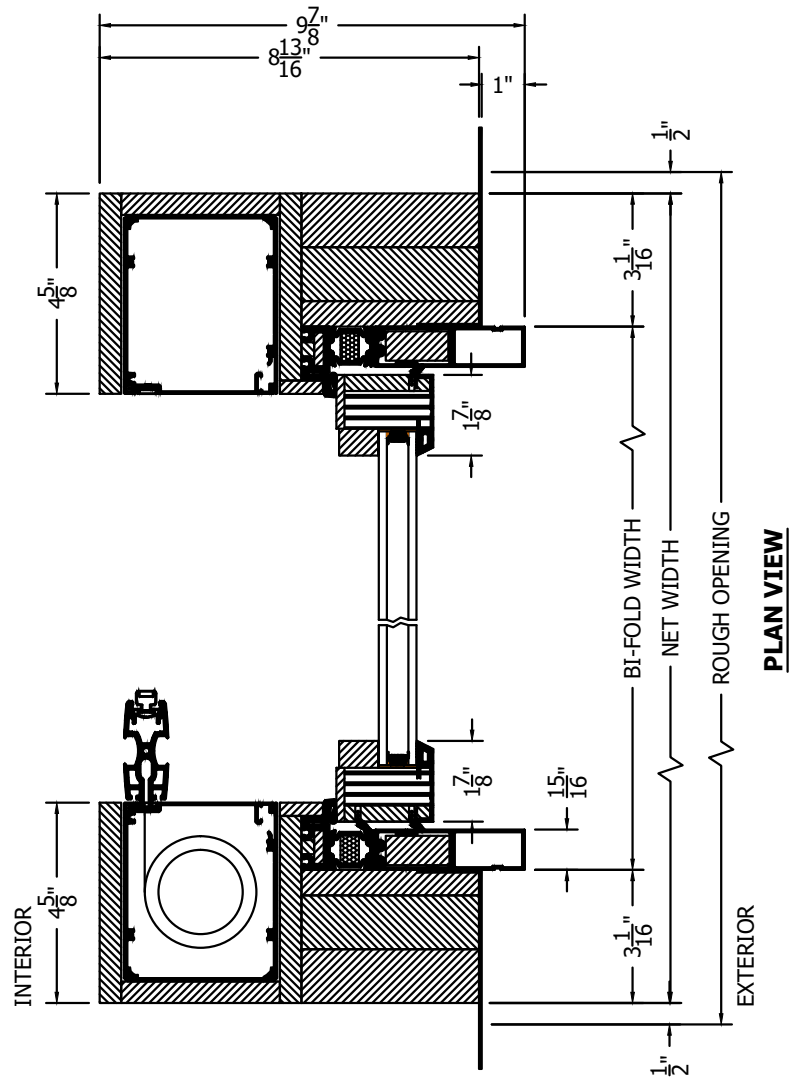

(SPECIFICATIONS MAY CHANGE WITHOUT NOTICE TO IMPROVE FUNCTION OR DESIGN)

**ENERGY PERFORMANCE**  
**PICO CLAD**  
**OUT-SWING BI-FOLD**  
**w/ULTRA GUIDE & CENTOR SCREEN**  
**(EVEN # DOORS)**

NOT TO SCALE

A SILL PAN IS REQUIRED FOR EXTERIOR DOORS.

NO WARRANTY FOR WATER, WIND OR DUST INFILTRATION ON BI-FOLDS WITH ULTRA GUIDE CHANNELS.

PROPRIETARY AND CONFIDENTIAL  
 THIS DRAWING AND ITS CONTENTS ARE THE PROPERTY OF AG MILLWORKS. REPRODUCTION OF ANY PART OF THE DRAWING IN ANY FORM WHATSOEVER WITHOUT THE PRIOR WRITTEN PERMISSION OF AG MILLWORKS IS STRICTLY FORBIDDEN. © 2021 AG MILLWORKS