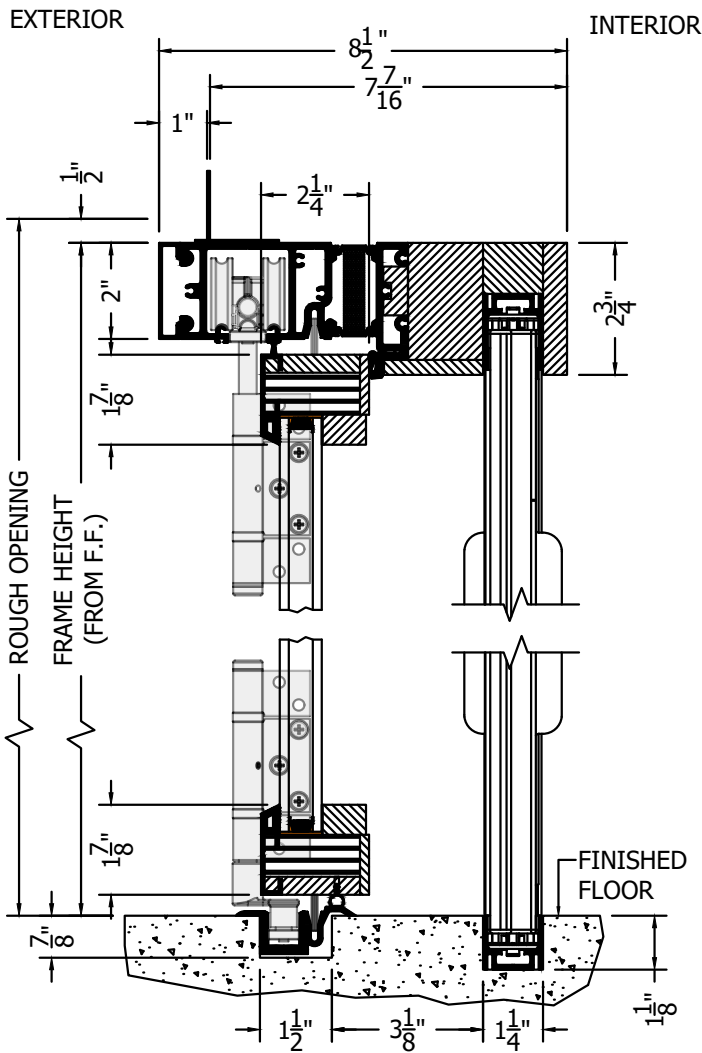

(SPECIFICATIONS MAY CHANGE WITHOUT NOTICE TO IMPROVE FUNCTION OR DESIGN)

**ENERGY PERFORMANCE**

**PICO CLAD  
 OUT-SWING BI-FOLD  
 w/ULTRA GUIDE & BRIO SCREEN  
 (ODD # DOORS)**

SCALE: 3" = 1'-0"

**SECTION VIEW**

**PLAN VIEW**

**A SILL PAN IS REQUIRED FOR EXTERIOR DOORS.**

NO WARRANTY FOR WATER, WIND OR DUST INFILTRATION ON BI-FOLDS WITH ULTRA GUIDE CHANNELS.

PROPRIETARY AND CONFIDENTIAL  
 THIS DRAWING AND ITS CONTENTS ARE THE PROPERTY OF AG MILLWORKS. REPRODUCTION OF ANY PART OF THE DRAWING IN ANY FORM WHATSOEVER WITHOUT THE PRIOR WRITTEN PERMISSION OF AG MILLWORKS IS STRICTLY FORBIDDEN. © 2021 AG MILLWORKS

TO PRINT TO SCALE, SELECT "ACTUAL SIZE" OR DESELECT "FIT TO PAGE" IN PRINT DIALOGUE BOX