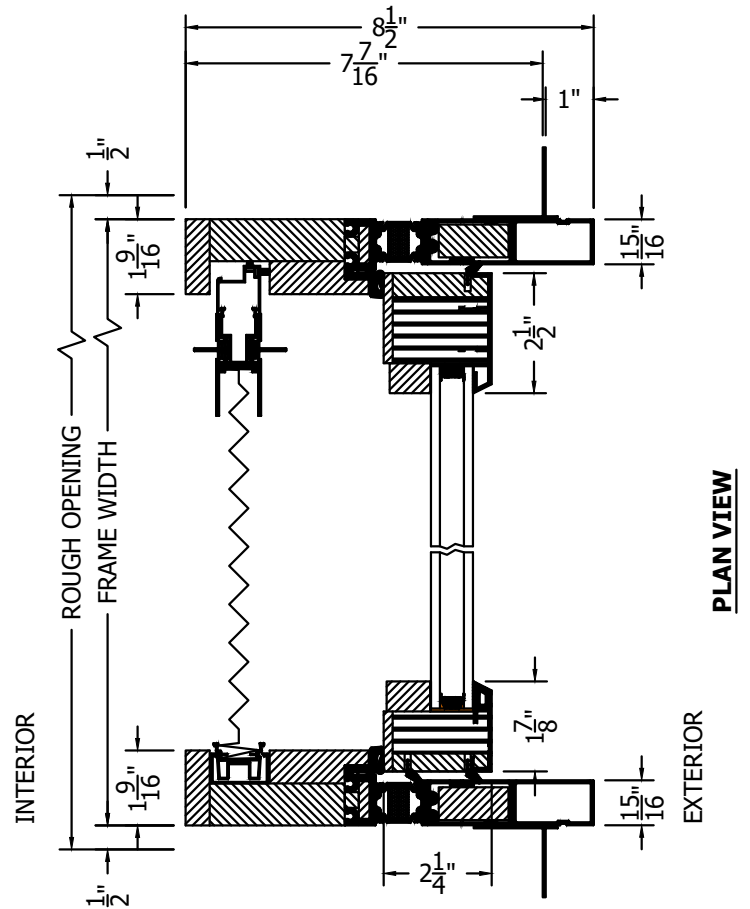

(SPECIFICATIONS MAY CHANGE WITHOUT NOTICE TO IMPROVE FUNCTION OR DESIGN)

**ENERGY PERFORMANCE**

**PICO CLAD  
 OUT-SWING BI-FOLD  
 w/ULTRA GUIDE & BRIO SCREEN  
 (ODD # DOORS)**

SCALE: 3" = 1'-0"

**SECTION VIEW**

**PLAN VIEW**

**A SILL PAN IS REQUIRED FOR EXTERIOR DOORS.**

NO WARRANTY FOR WATER, WIND OR DUST INFILTRATION ON BI-FOLDS WITH ULTRA GUIDE CHANNELS.

PROPRIETARY AND CONFIDENTIAL  
 THIS DRAWING AND ITS CONTENTS ARE THE PROPERTY OF AG MILLWORKS. REPRODUCTION OF ANY PART OF THE DRAWING IN ANY FORM WHATSOEVER WITHOUT THE PRIOR WRITTEN PERMISSION OF AG MILLWORKS IS STRICTLY FORBIDDEN. © 2021 AG MILLWORKS

TO PRINT TO SCALE, SELECT "ACTUAL SIZE" OR DESELECT "FIT TO PAGE" IN PRINT DIALOGUE BOX