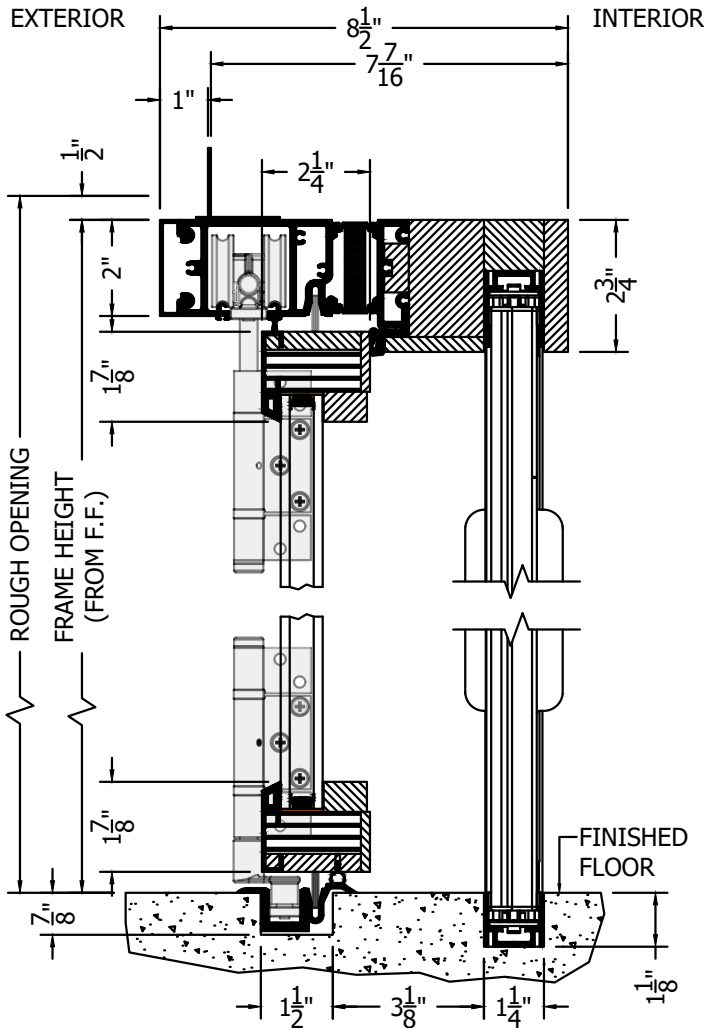

(SPECIFICATIONS MAY CHANGE WITHOUT NOTICE TO IMPROVE FUNCTION OR DESIGN)

ENERGY PERFORMANCE
PICO CLAD
OUT-SWING BI-FOLD
w/ULTRA GUIDE & BRIO SCREEN
(EVEN # DOORS)

SCALE: 3" = 1'-0"

SECTION VIEW

NO WARRANTY FOR WATER, WIND OR DUST INFILTRATION ON BI-FOLDS WITH ULTRA GUIDE CHANNELS.

TO PRINT TO SCALE, SELECT "ACTUAL SIZE" OR DESELECT "FIT TO PAGE" IN PRINT DIALOGUE BOX

PLAN VIEW

A SILL PAN IS REQUIRED FOR EXTERIOR DOORS.

PROPRIETARY AND CONFIDENTIAL
 THIS DRAWING AND ITS CONTENTS ARE THE PROPERTY OF AG MILLWORKS. REPRODUCTION OF ANY PART OF THE DRAWING IN ANY FORM WHATSOEVER WITHOUT THE PRIOR WRITTEN PERMISSION OF AG MILLWORKS IS STRICTLY FORBIDDEN. © 2021 AG MILLWORKS