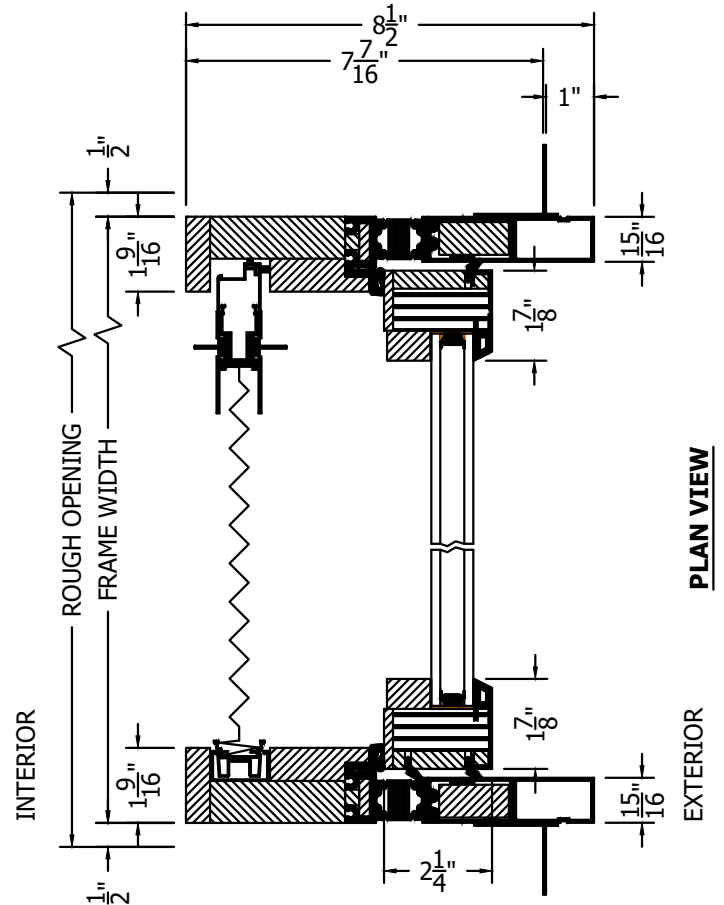

(SPECIFICATIONS MAY CHANGE WITHOUT NOTICE TO IMPROVE FUNCTION OR DESIGN)

ENERGY PERFORMANCE
PICO CLAD
OUT-SWING BI-FOLD
w/ULTRA GUIDE & BRIO SCREEN
(EVEN # DOORS)

SCALE: 3" = 1'-0"

SECTION VIEW

NO WARRANTY FOR WATER, WIND OR DUST INFILTRATION ON BI-FOLDS WITH ULTRA GUIDE CHANNELS.

TO PRINT TO SCALE, SELECT "ACTUAL SIZE" OR DESELECT "FIT TO PAGE" IN PRINT DIALOGUE BOX

PLAN VIEW

A SILL PAN IS REQUIRED FOR EXTERIOR DOORS.

PROPRIETARY AND CONFIDENTIAL
 THIS DRAWING AND ITS CONTENTS ARE THE PROPERTY OF AG MILLWORKS. REPRODUCTION OF ANY PART OF THE DRAWING IN ANY FORM WHATSOEVER WITHOUT THE PRIOR WRITTEN PERMISSION OF AG MILLWORKS IS STRICTLY FORBIDDEN. © 2021 AG MILLWORKS