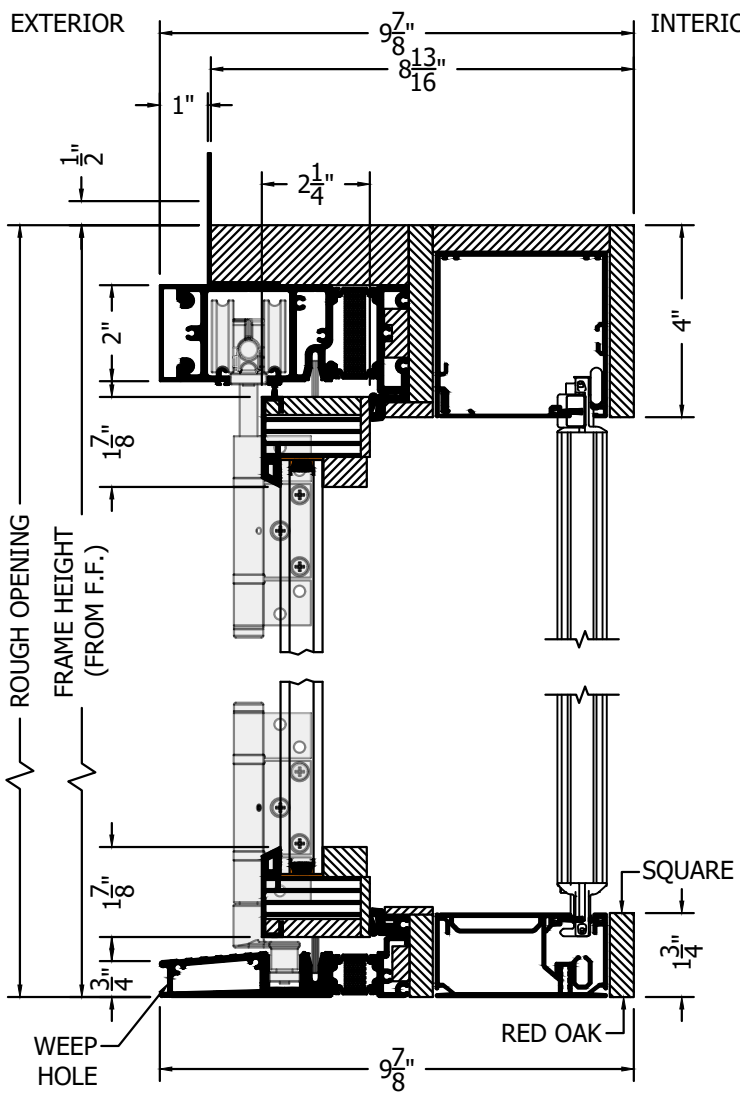

(SPECIFICATIONS MAY CHANGE WITHOUT NOTICE TO IMPROVE FUNCTION OR DESIGN)

**ENERGY PERFORMANCE**

**PICO CLAD  
OUT-SWING BI-FOLD  
w/ALUMINUM SILL & CENTOR SCREEN  
(ODD # DOORS)**

NOT TO SCALE

**SECTION VIEW**

A SILL PAN IS REQUIRED FOR EXTERIOR DOORS.

PROPRIETARY AND CONFIDENTIAL  
THIS DRAWING AND ITS CONTENTS ARE THE PROPERTY OF AG MILLWORKS. REPRODUCTION OF ANY PART OF THE DRAWING IN ANY FORM WHATSOEVER WITHOUT THE PRIOR WRITTEN PERMISSION OF AG MILLWORKS IS STRICTLY FORBIDDEN. © 2021 AG MILLWORKS