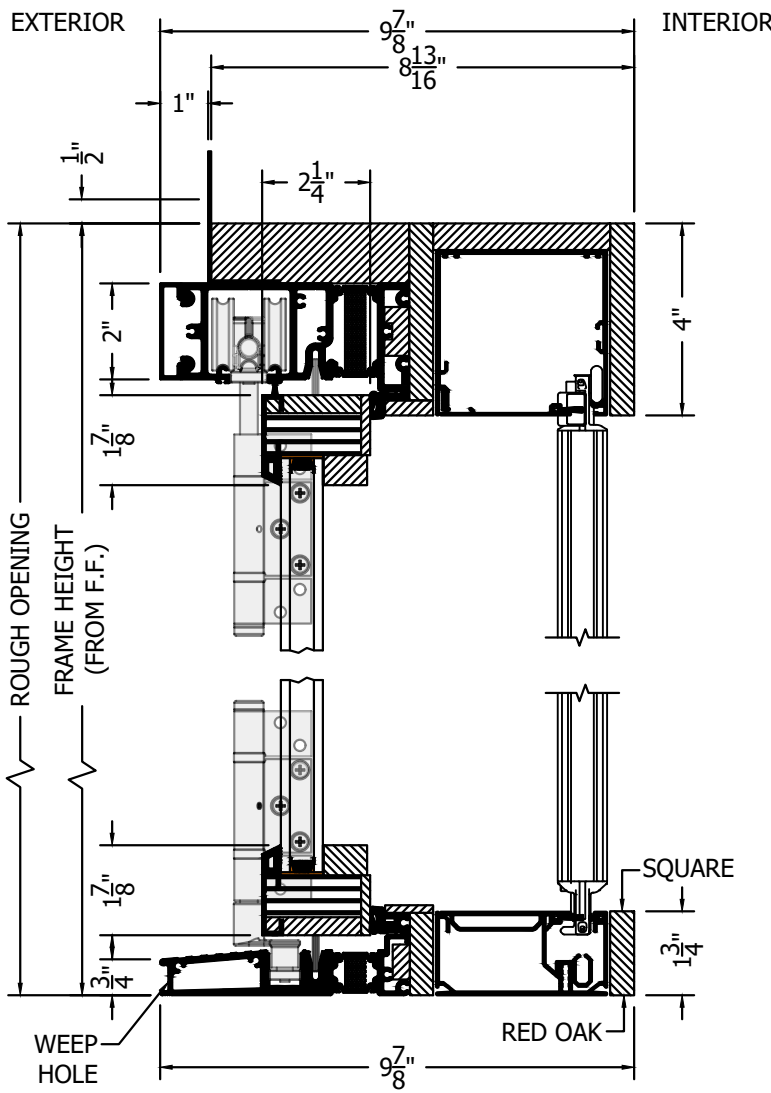

(SPECIFICATIONS MAY CHANGE WITHOUT NOTICE TO IMPROVE FUNCTION OR DESIGN)

ENERGY PERFORMANCE

**PICO CLAD
 OUT-SWING BI-FOLD
 w/ALUMINUM SILL & CENTOR SCREEN
 (EVEN # DOORS)**

NOT TO SCALE

SECTION VIEW

A SILL PAN IS REQUIRED FOR EXTERIOR DOORS.