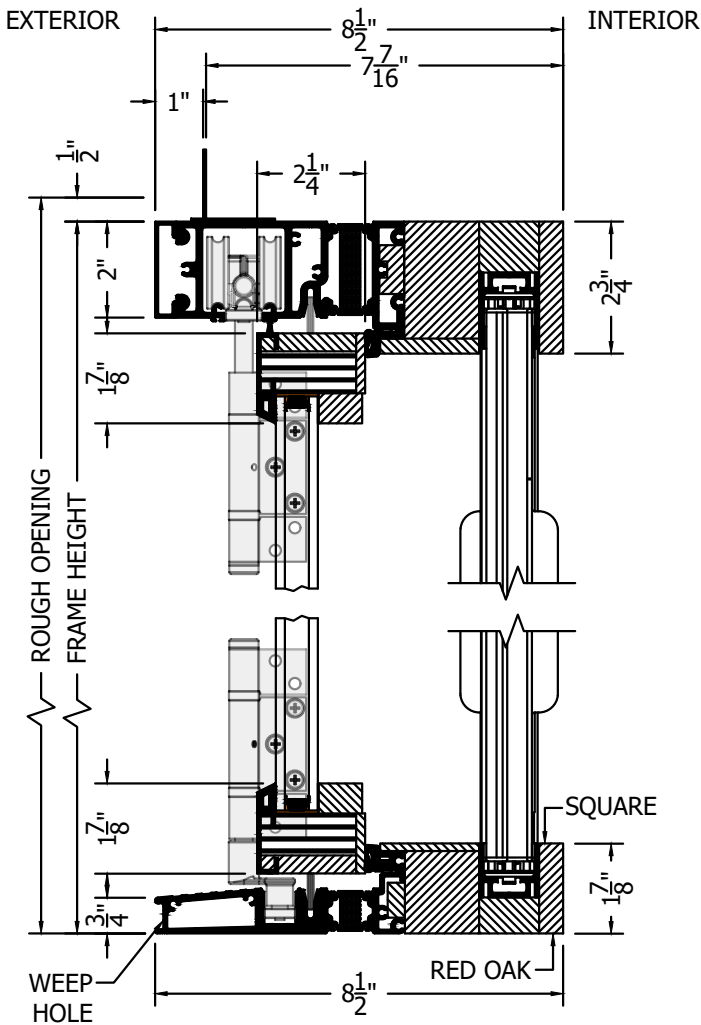

(SPECIFICATIONS MAY CHANGE WITHOUT NOTICE TO IMPROVE FUNCTION OR DESIGN)

ENERGY PERFORMANCE

**PICO CLAD
 OUT-SWING BI-FOLD
 w/ALUMINUM SILL & BRIO SCREEN
 (ODD # DOORS)**

SCALE: 3" = 1'-0"

SECTION VIEW

PLAN VIEW

A SILL PAN IS REQUIRED FOR EXTERIOR DOORS.

TO PRINT TO SCALE, SELECT "ACTUAL SIZE" OR DESELECT "FIT TO PAGE" IN PRINT DIALOGUE BOX

PROPRIETARY AND CONFIDENTIAL
 THIS DRAWING AND ITS CONTENTS ARE THE PROPERTY OF AG MILLWORKS. REPRODUCTION OF ANY PART OF THE DRAWING IN ANY FORM WHATSOEVER WITHOUT THE PRIOR WRITTEN PERMISSION OF AG MILLWORKS IS STRICTLY FORBIDDEN. © 2021 AG MILLWORKS