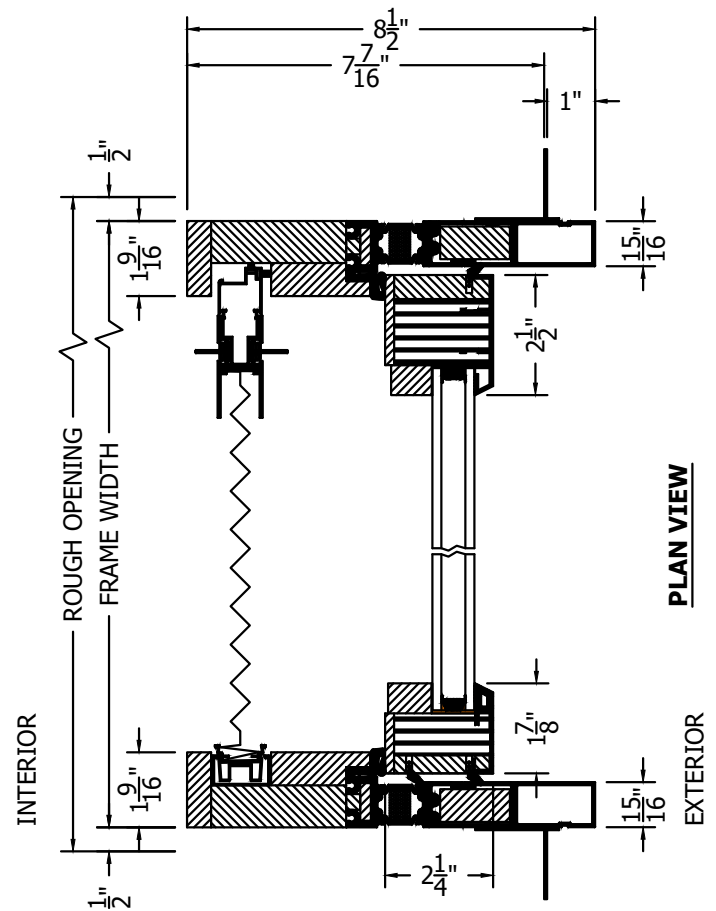

(SPECIFICATIONS MAY CHANGE WITHOUT NOTICE TO IMPROVE FUNCTION OR DESIGN)

ENERGY PERFORMANCE

**PICO CLAD
 OUT-SWING BI-FOLD
 w/ALUMINUM SILL & BRIO SCREEN
 (ODD # DOORS)**

SCALE: 3" = 1'-0"

SECTION VIEW

PLAN VIEW

A SILL PAN IS REQUIRED FOR EXTERIOR DOORS.

TO PRINT TO SCALE, SELECT "ACTUAL SIZE" OR DESELECT "FIT TO PAGE" IN PRINT DIALOGUE BOX

PROPRIETARY AND CONFIDENTIAL
 THIS DRAWING AND ITS CONTENTS ARE THE PROPERTY OF AG MILLWORKS. REPRODUCTION OF ANY PART OF THE DRAWING IN ANY FORM WHATSOEVER WITHOUT THE PRIOR WRITTEN PERMISSION OF AG MILLWORKS IS STRICTLY FORBIDDEN. © 2021 AG MILLWORKS