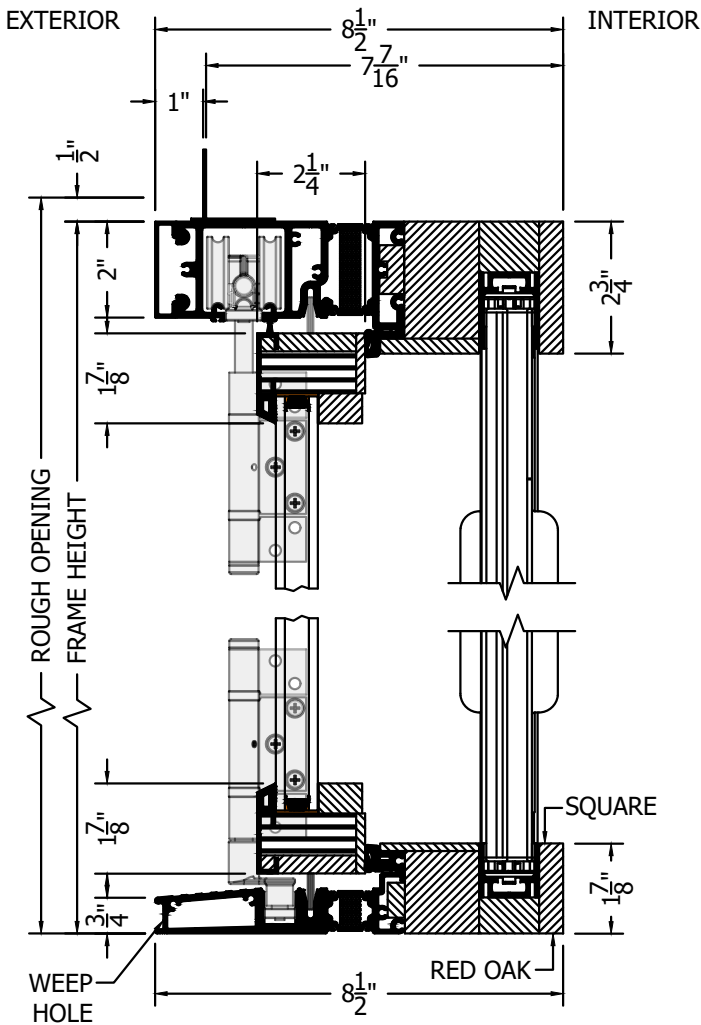

(SPECIFICATIONS MAY CHANGE WITHOUT NOTICE TO IMPROVE FUNCTION OR DESIGN)

ENERGY PERFORMANCE
PICO CLAD
OUT-SWING BI-FOLD
w/ALUMINUM SILL & BRIO SCREEN
(EVEN # DOORS)

SCALE: 3" = 1'-0"

SECTION VIEW

PLAN VIEW

A SILL PAN IS REQUIRED FOR EXTERIOR DOORS.

TO PRINT TO SCALE, SELECT "ACTUAL SIZE" OR DESELECT "FIT TO PAGE" IN PRINT DIALOGUE BOX

PROPRIETARY AND CONFIDENTIAL
 THIS DRAWING AND ITS CONTENTS ARE THE PROPERTY OF AG MILLWORKS. REPRODUCTION OF ANY PART OF THE DRAWING IN ANY FORM WHATSOEVER WITHOUT THE PRIOR WRITTEN PERMISSION OF AG MILLWORKS IS STRICTLY FORBIDDEN. © 2021 AG MILLWORKS