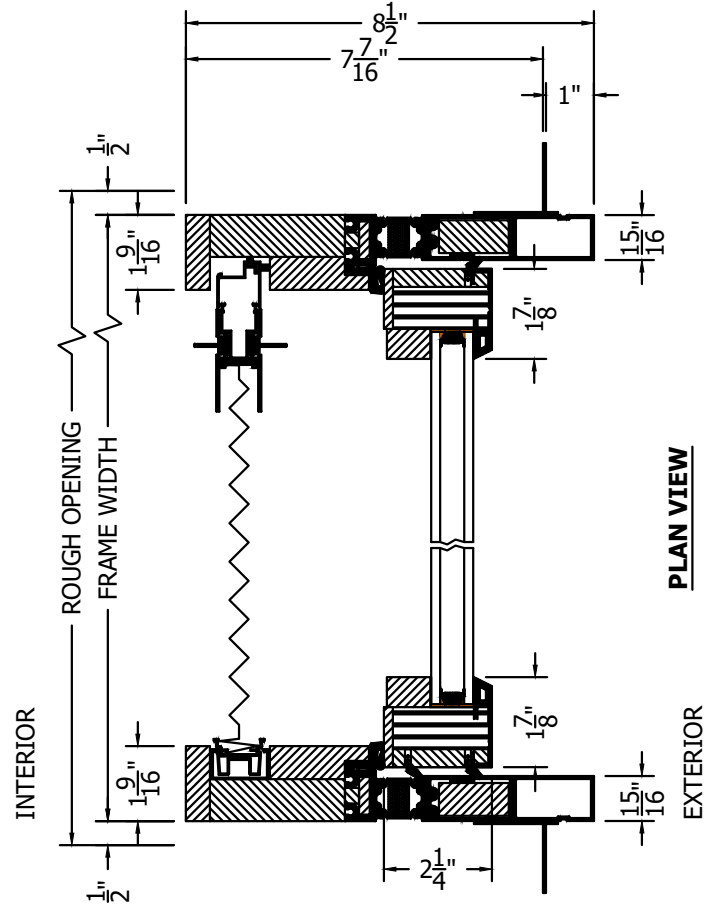

(SPECIFICATIONS MAY CHANGE WITHOUT NOTICE TO IMPROVE FUNCTION OR DESIGN)

ENERGY PERFORMANCE
PICO CLAD
OUT-SWING BI-FOLD
w/ALUMINUM SILL & BRIO SCREEN
(EVEN # DOORS)

SCALE: 3" = 1'-0"

SECTION VIEW

PLAN VIEW

A SILL PAN IS REQUIRED FOR EXTERIOR DOORS.

TO PRINT TO SCALE, SELECT "ACTUAL SIZE" OR DESELECT "FIT TO PAGE" IN PRINT DIALOGUE BOX

PROPRIETARY AND CONFIDENTIAL
 THIS DRAWING AND ITS CONTENTS ARE THE PROPERTY OF AG MILLWORKS. REPRODUCTION OF ANY PART OF THE DRAWING IN ANY FORM WHATSOEVER WITHOUT THE PRIOR WRITTEN PERMISSION OF AG MILLWORKS IS STRICTLY FORBIDDEN. © 2021 AG MILLWORKS