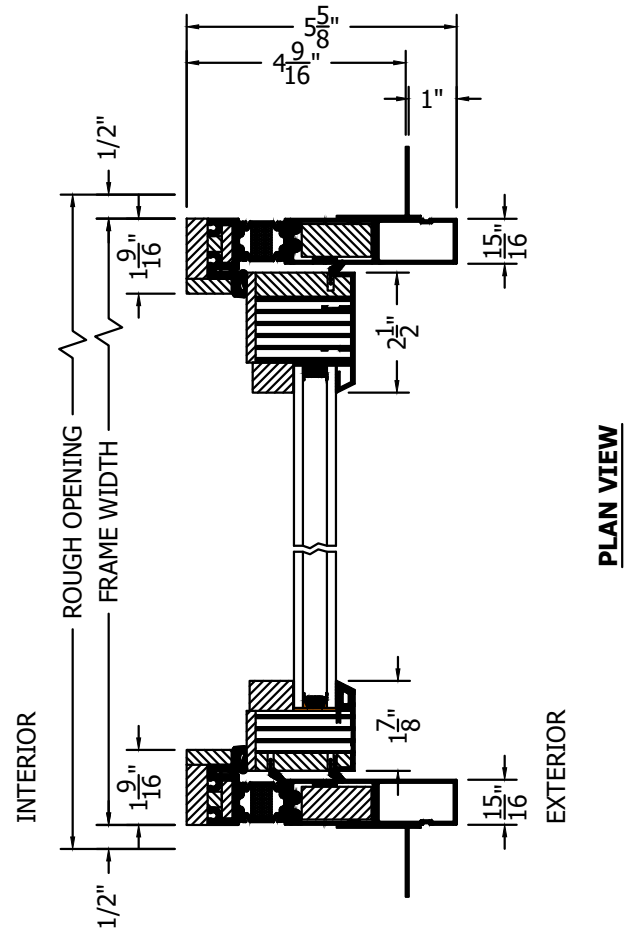

(SPECIFICATIONS MAY CHANGE WITHOUT NOTICE TO IMPROVE FUNCTION OR DESIGN)

ENERGY PERFORMANCE

PICO CLAD OUT-SWING BI-FOLD & ADA ULTRA GUIDE (ODD # DOORS)

SCALE: 3" - 1'-0"

INTERIOR WOOD STICKING OPTIONS

 SQUARE STICKING

 BEVEL STICKING

SECTION VIEW

NO WARRANTY FOR WATER, WIND OR DUST INFILTRATION ON BI-FOLDS WITH ADA ULTRA GUIDE CHANNELS.

TO PRINT TO SCALE, SELECT "ACTUAL SIZE" OR DESELECT "FIT TO PAGE" IN PRINT DIALOGUE BOX

PLAN VIEW

DETAIL "A"