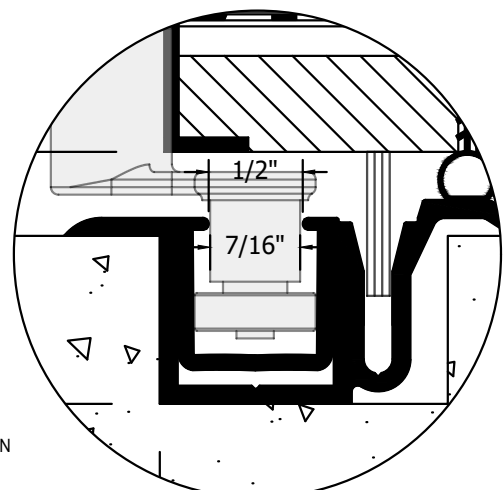

(SPECIFICATIONS MAY CHANGE WITHOUT NOTICE TO IMPROVE FUNCTION OR DESIGN)

ENERGY PERFORMANCE

PICO CLAD OUT-SWING BI-FOLD & ADA ULTRA GUIDE (ODD # DOORS)

SCALE: 3" - 1'-0"

INTERIOR WOOD STICKING OPTIONS

 SQUARE STICKING

 BEVEL STICKING

SECTION VIEW

NO WARRANTY FOR WATER, WIND OR DUST INFILTRATION ON BI-FOLDS WITH ADA ULTRA GUIDE CHANNELS.

TO PRINT TO SCALE, SELECT "ACTUAL SIZE" OR DESELECT "FIT TO PAGE" IN PRINT DIALOGUE BOX

PLAN VIEW

DETAIL "A"