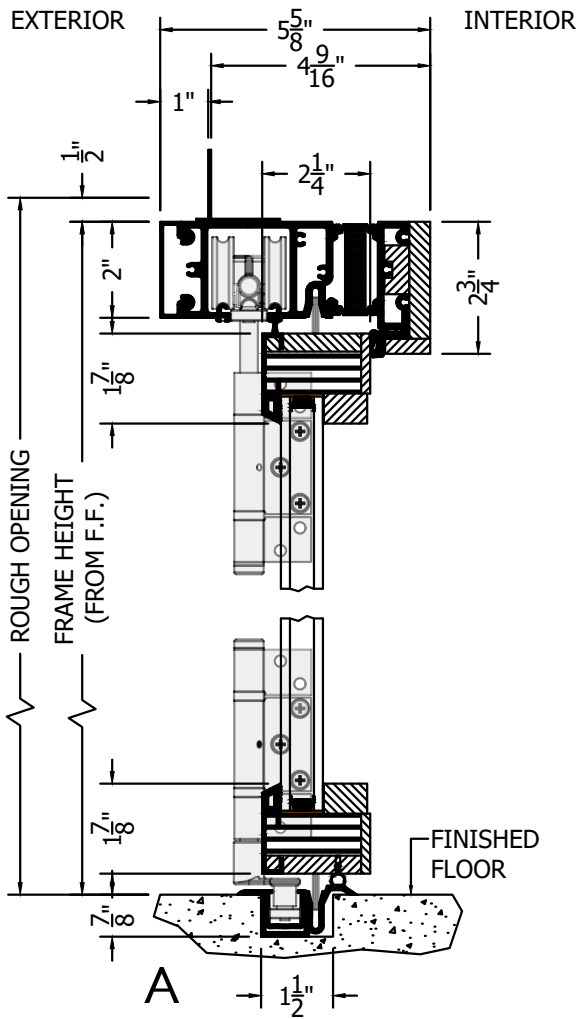

(SPECIFICATIONS MAY CHANGE WITHOUT NOTICE TO IMPROVE FUNCTION OR DESIGN)

ENERGY PERFORMANCE

PICO CLAD OUT-SWING BI-FOLD & ADA ULTRA GUIDE (ODD # DOORS)

SCALE: 3" - 1'-0"

INTERIOR WOOD STICKING OPTIONS

 SQUARE STICKING

 BEVEL STICKING

SECTION VIEW

NO WARRANTY FOR WATER, WIND OR DUST INFILTRATION ON BI-FOLDS WITH ADA ULTRA GUIDE CHANNELS.

TO PRINT TO SCALE, SELECT "ACTUAL SIZE" OR DESELECT "FIT TO PAGE" IN PRINT DIALOGUE BOX

PLAN VIEW

DETAIL "A"