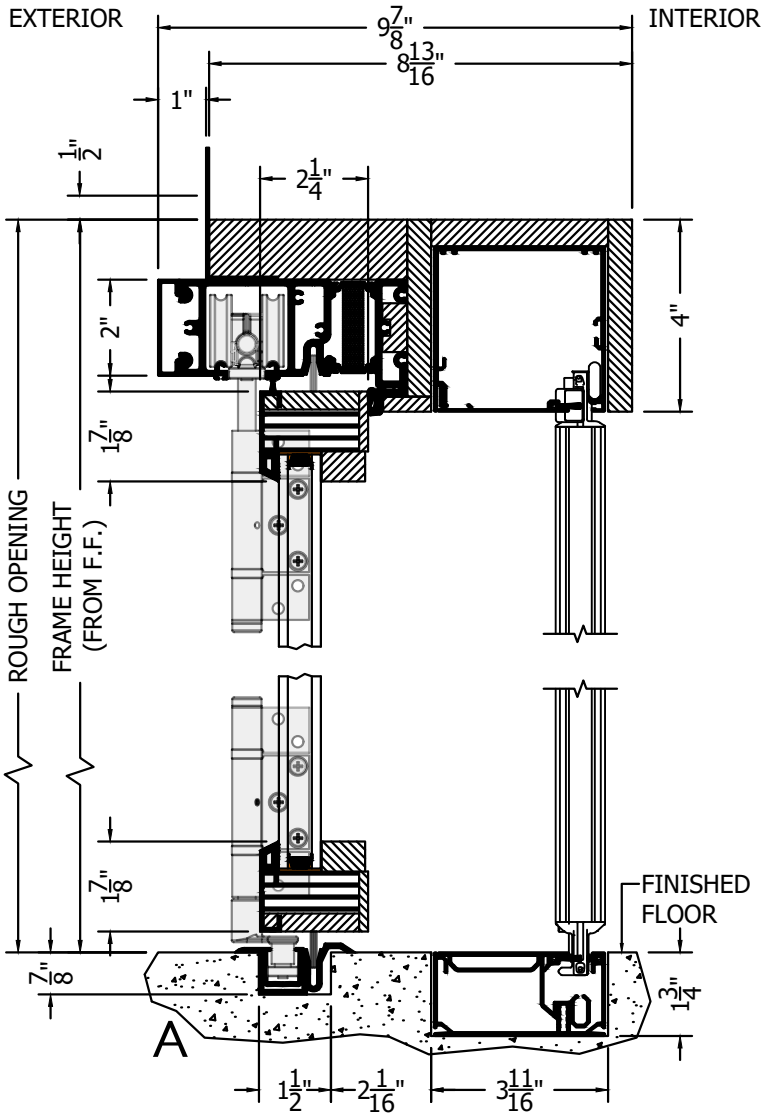

## PICO CLAD OUT-SWING BI-FOLD w/ADA ULTRA GUIDE & CENTOR SCREEN (ODD # DOORS)

NOT TO SCALE

**INTERIOR WOOD STICKING OPTIONS**

 SQUARE STICKING

 BEVEL STICKING

**SECTION VIEW**

**PLAN VIEW**

**DETAIL "A"**