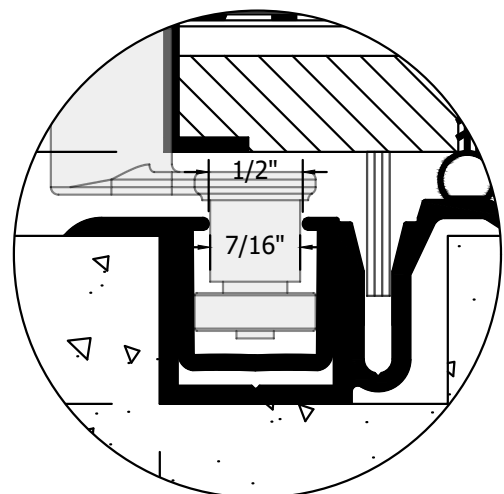

## PICO CLAD OUT-SWING BI-FOLD w/ADA ULTRA GUIDE & CENTOR SCREEN (ODD # DOORS)

NOT TO SCALE

**INTERIOR WOOD STICKING OPTIONS**

 SQUARE STICKING

 BEVEL STICKING

**SECTION VIEW**

**PLAN VIEW**

**DETAIL "A"**