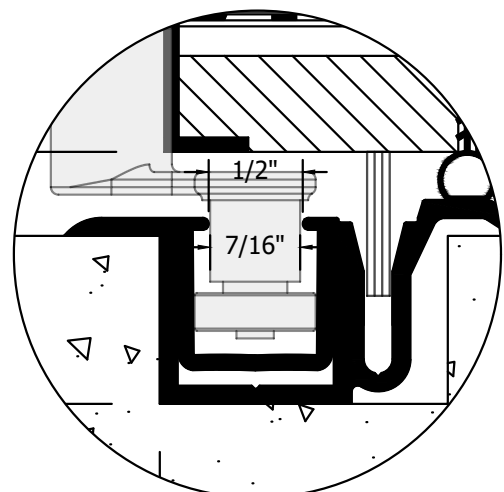

(SPECIFICATIONS MAY CHANGE WITHOUT NOTICE TO IMPROVE FUNCTION OR DESIGN)

ENERGY PERFORMANCE

PICO CLAD OUT-SWING BI-FOLD w/ADA ULTRA GUIDE & CENTOR SCREEN (EVEN # DOORS)

NOT TO SCALE

INTERIOR WOOD STICKING OPTIONS

 SQUARE STICKING

 BEVEL STICKING

NO WARRANTY FOR WATER, WIND OR DUST INFILTRATION ON BI-FOLDS WITH ADA ULTRA GUIDE CHANNELS.

PROPRIETARY AND CONFIDENTIAL
THIS DRAWING AND ITS CONTENTS ARE THE PROPERTY OF AG MILLWORKS. REPRODUCTION OF ANY PART OF THE DRAWING IN ANY FORM WHATSOEVER WITHOUT THE PRIOR WRITTEN PERMISSION OF AG MILLWORKS IS STRICTLY FORBIDDEN. © 2021 AG MILLWORKS