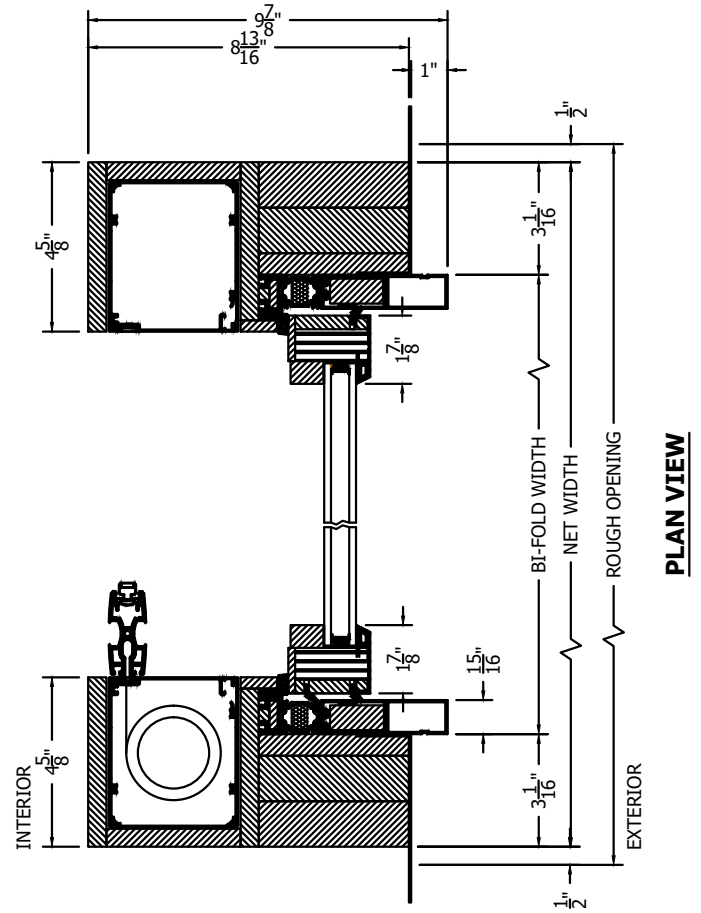

(SPECIFICATIONS MAY CHANGE WITHOUT NOTICE TO IMPROVE FUNCTION OR DESIGN)

ENERGY PERFORMANCE

PICO CLAD OUT-SWING BI-FOLD w/ADA ULTRA GUIDE & CENTOR SCREEN (EVEN # DOORS)

NOT TO SCALE

INTERIOR WOOD STICKING OPTIONS

 SQUARE STICKING

 BEVEL STICKING

NO WARRANTY FOR WATER, WIND OR DUST INFILTRATION ON BI-FOLDS WITH ADA ULTRA GUIDE CHANNELS.

PROPRIETARY AND CONFIDENTIAL
THIS DRAWING AND ITS CONTENTS ARE THE PROPERTY OF AG MILLWORKS. REPRODUCTION OF ANY PART OF THE DRAWING IN ANY FORM WHATSOEVER WITHOUT THE PRIOR WRITTEN PERMISSION OF AG MILLWORKS IS STRICTLY FORBIDDEN. © 2021 AG MILLWORKS