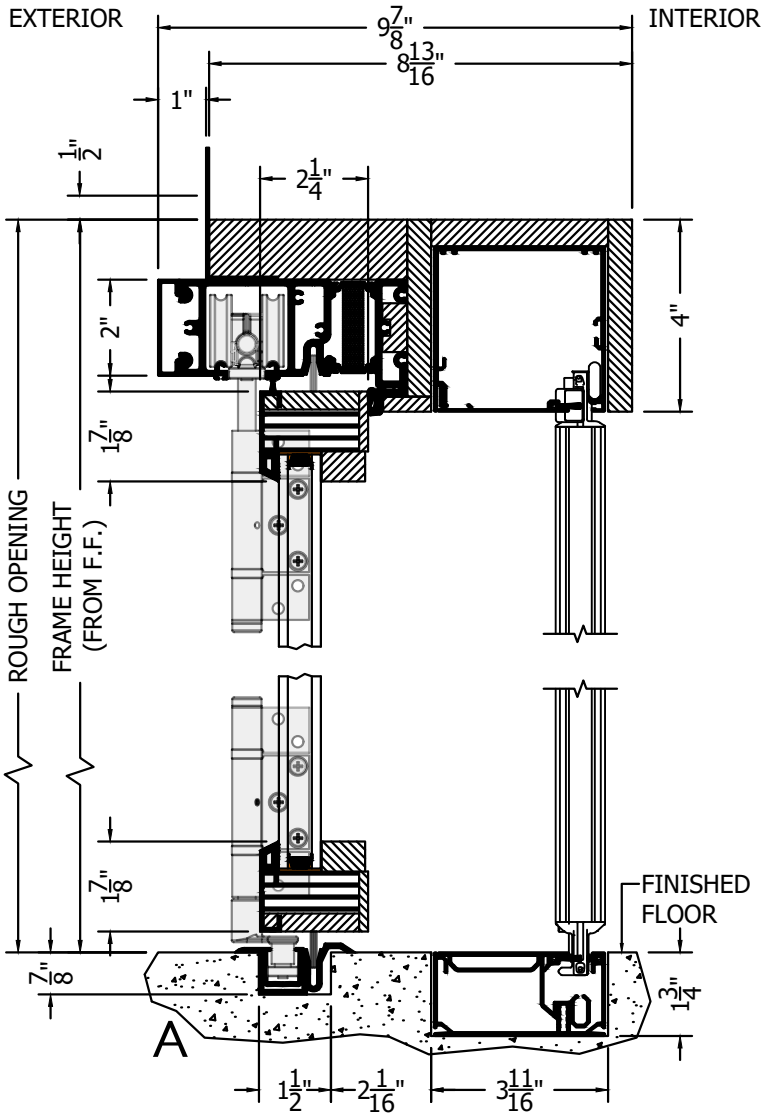

(SPECIFICATIONS MAY CHANGE WITHOUT NOTICE TO IMPROVE FUNCTION OR DESIGN)

ENERGY PERFORMANCE

PICO CLAD OUT-SWING BI-FOLD w/ADA ULTRA GUIDE & CENTOR SCREEN (EVEN # DOORS)

NOT TO SCALE

INTERIOR WOOD STICKING OPTIONS

 SQUARE STICKING

 BEVEL STICKING

NO WARRANTY FOR WATER, WIND OR DUST INFILTRATION ON BI-FOLDS WITH ADA ULTRA GUIDE CHANNELS.

PROPRIETARY AND CONFIDENTIAL
THIS DRAWING AND ITS CONTENTS ARE THE PROPERTY OF AG MILLWORKS. REPRODUCTION OF ANY PART OF THE DRAWING IN ANY FORM WHATSOEVER WITHOUT THE PRIOR WRITTEN PERMISSION OF AG MILLWORKS IS STRICTLY FORBIDDEN. © 2021 AG MILLWORKS