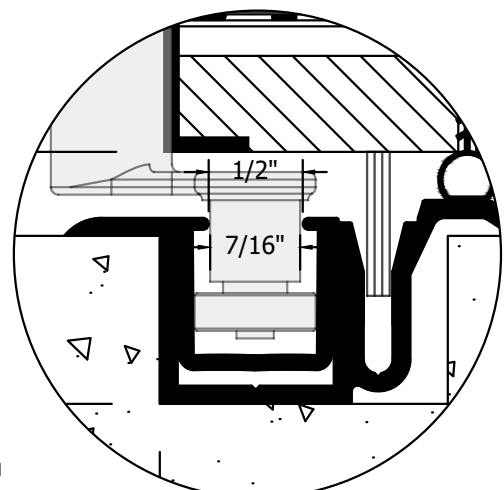

(SPECIFICATIONS MAY CHANGE WITHOUT NOTICE TO IMPROVE FUNCTION OR DESIGN)

ENERGY PERFORMANCE

PICO CLAD OUT-SWING BI-FOLD w/ADA ULTRA GUIDE & BRIO SCREEN (ODD # DOORS)

SCALE: 3" - 1'-0"

INTERIOR WOOD STICKING OPTIONS

 SQUARE STICKING

 BEVEL STICKING

NO WARRANTY FOR WATER, WIND OR DUST INFILTRATION ON BI-FOLDS WITH ADA ULTRA GUIDE CHANNELS.

PROPRIETARY AND CONFIDENTIAL
THIS DRAWING AND ITS CONTENTS ARE THE PROPERTY OF AG MILLWORKS. REPRODUCTION OF ANY PART OF THE DRAWING IN ANY FORM WHATSOEVER WITHOUT THE PRIOR WRITTEN PERMISSION OF AG MILLWORKS IS STRICTLY FORBIDDEN. © 2021 AG MILLWORKS