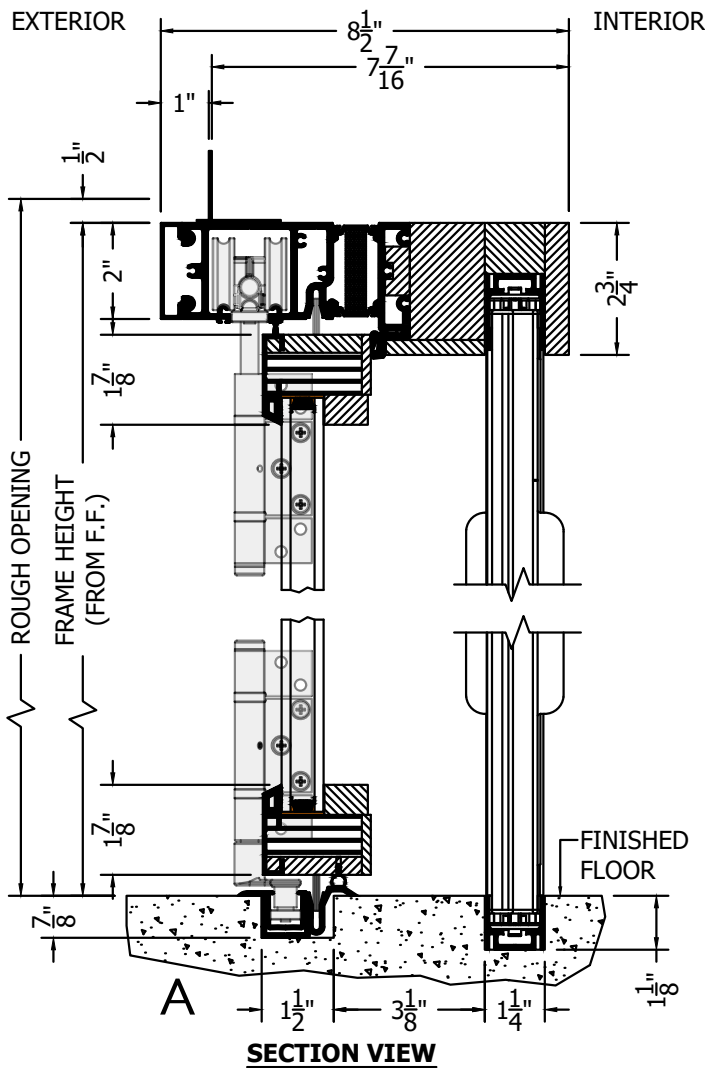

(SPECIFICATIONS MAY CHANGE WITHOUT NOTICE TO IMPROVE FUNCTION OR DESIGN)

ENERGY PERFORMANCE

PICO CLAD OUT-SWING BI-FOLD w/ADA ULTRA GUIDE & BRIO SCREEN (ODD # DOORS)

SCALE: 3" - 1'-0"

INTERIOR WOOD STICKING OPTIONS

 SQUARE STICKING

 BEVEL STICKING

NO WARRANTY FOR WATER, WIND OR DUST INFILTRATION ON BI-FOLDS WITH ADA ULTRA GUIDE CHANNELS.

PROPRIETARY AND CONFIDENTIAL
THIS DRAWING AND ITS CONTENTS ARE THE PROPERTY OF AG MILLWORKS. REPRODUCTION OF ANY PART OF THE DRAWING IN ANY FORM WHATSOEVER WITHOUT THE PRIOR WRITTEN PERMISSION OF AG MILLWORKS IS STRICTLY FORBIDDEN. © 2021 AG MILLWORKS

TO PRINT TO SCALE, SELECT "ACTUAL SIZE" OR DESELECT "FIT TO PAGE" IN PRINT DIALOGUE BOX