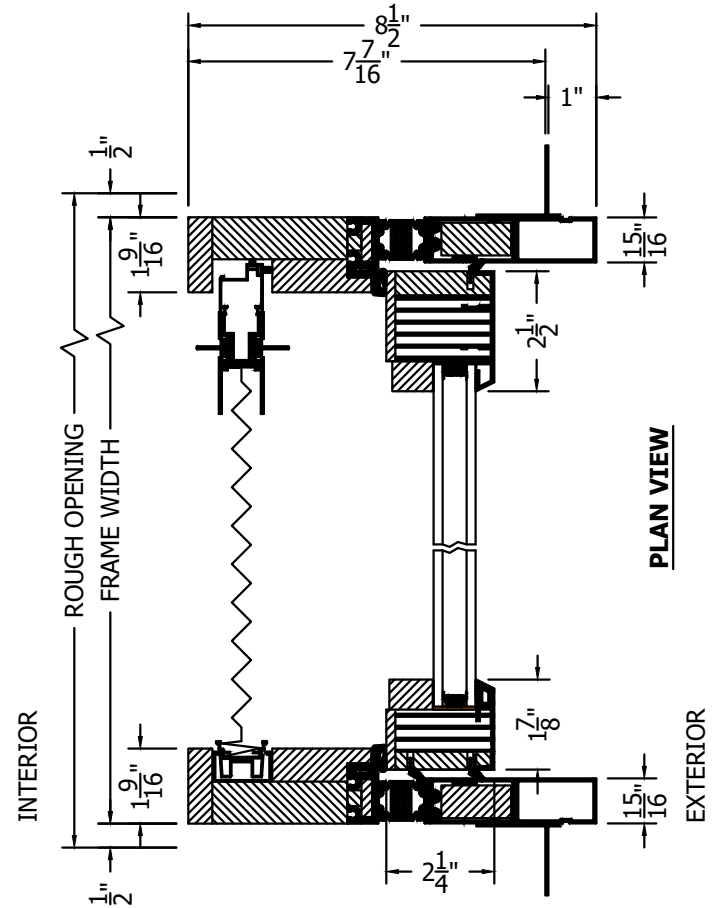

(SPECIFICATIONS MAY CHANGE WITHOUT NOTICE TO IMPROVE FUNCTION OR DESIGN)

ENERGY PERFORMANCE

PICO CLAD OUT-SWING BI-FOLD w/ADA ULTRA GUIDE & BRIO SCREEN (ODD # DOORS)

SCALE: 3" - 1'-0"

INTERIOR WOOD STICKING OPTIONS

 SQUARE STICKING

 BEVEL STICKING

NO WARRANTY FOR WATER, WIND OR DUST INFILTRATION ON BI-FOLDS WITH ADA ULTRA GUIDE CHANNELS.

PROPRIETARY AND CONFIDENTIAL
THIS DRAWING AND ITS CONTENTS ARE THE PROPERTY OF AG MILLWORKS. REPRODUCTION OF ANY PART OF THE DRAWING IN ANY FORM WHATSOEVER WITHOUT THE PRIOR WRITTEN PERMISSION OF AG MILLWORKS IS STRICTLY FORBIDDEN. © 2021 AG MILLWORKS

TO PRINT TO SCALE, SELECT "ACTUAL SIZE" OR DESELECT "FIT TO PAGE" IN PRINT DIALOGUE BOX