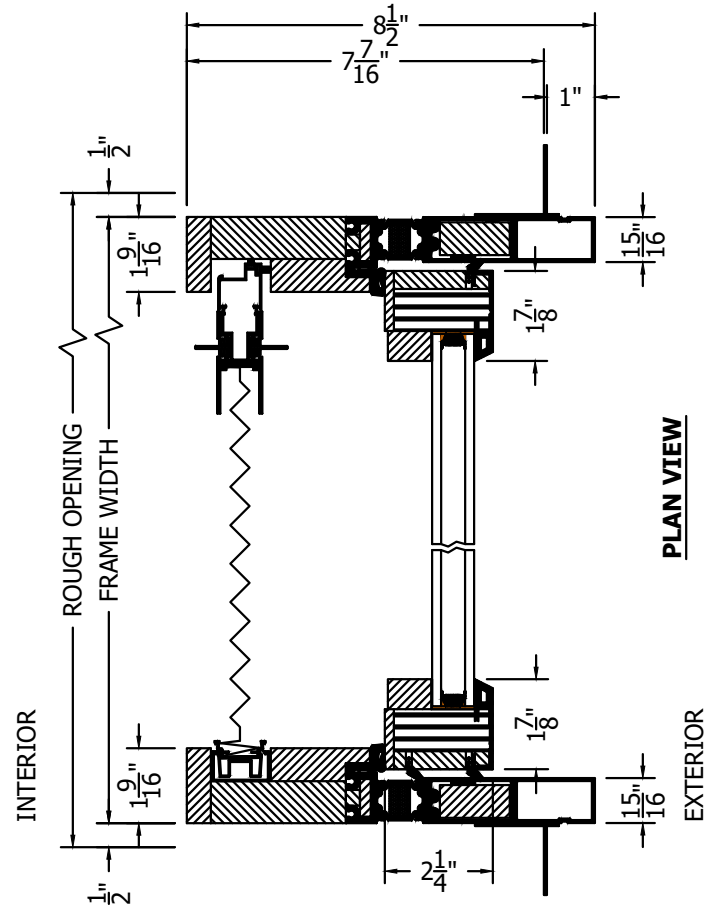

## PICO CLAD OUT-SWING BI-FOLD w/ADA ULTRA GUIDE & BRIO SCREEN (EVEN # DOORS)

SCALE: 3" - 1'-0"

**INTERIOR WOOD STICKING OPTIONS**

 SQUARE STICKING

 BEVEL STICKING

NO WARRANTY FOR WATER, WIND OR DUST INFILTRATION ON BI-FOLDS WITH ADA ULTRA GUIDE CHANNELS.