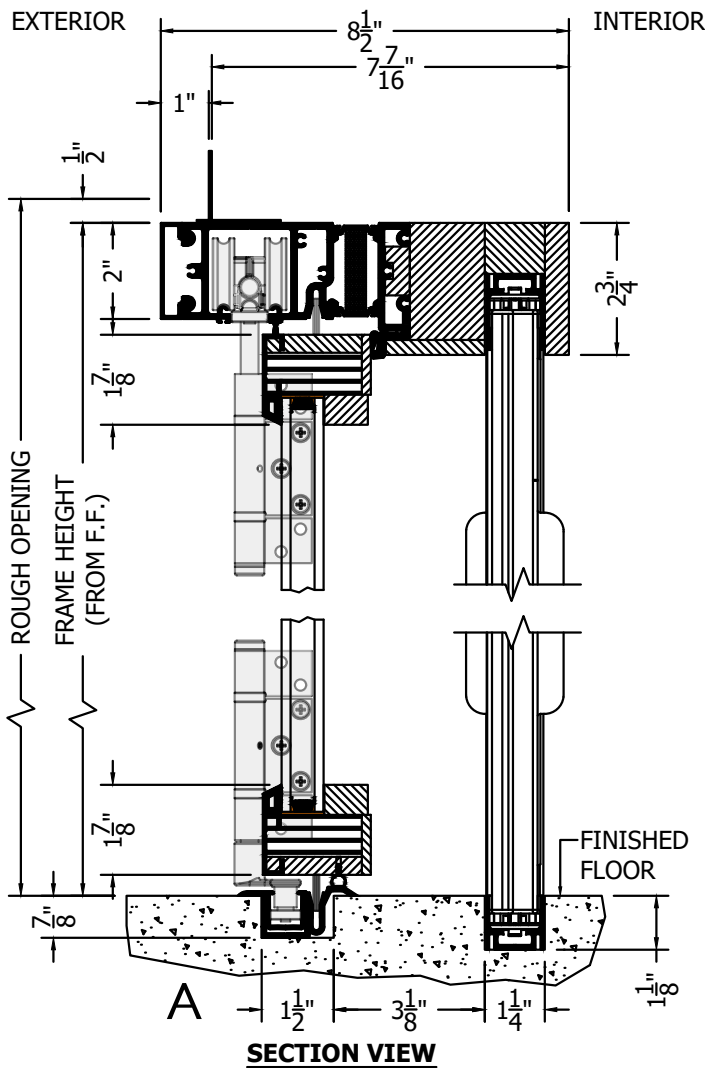

## PICO CLAD OUT-SWING BI-FOLD w/ADA ULTRA GUIDE & BRIO SCREEN (EVEN # DOORS)

SCALE: 3" - 1'-0"

**INTERIOR WOOD STICKING OPTIONS**

 SQUARE STICKING

 BEVEL STICKING

NO WARRANTY FOR WATER, WIND OR DUST INFILTRATION ON BI-FOLDS WITH ADA ULTRA GUIDE CHANNELS.