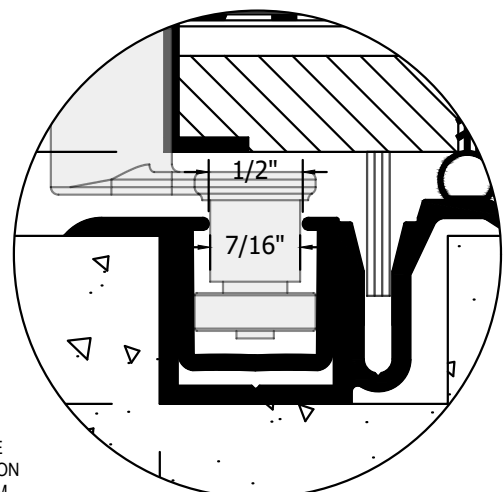

## PICO CLAD OUT-SWING BI-FOLD w/ADA ULTRA GUIDE & BRIO SCREEN (EVEN # DOORS)

SCALE: 3" - 1'-0"

**INTERIOR WOOD STICKING OPTIONS**

 SQUARE STICKING

 BEVEL STICKING

NO WARRANTY FOR WATER, WIND OR DUST INFILTRATION ON BI-FOLDS WITH ADA ULTRA GUIDE CHANNELS.