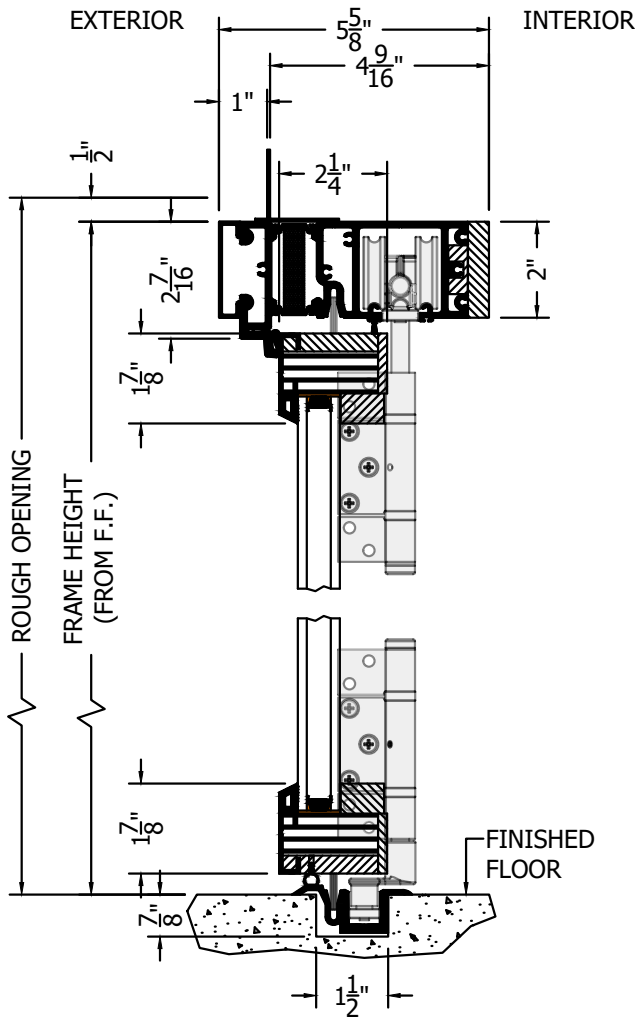

(SPECIFICATIONS MAY CHANGE WITHOUT NOTICE TO IMPROVE FUNCTION OR DESIGN)

ENERGY PERFORMANCE

**PICO CLAD
 IN-SWING BI-FOLD
 w/ULTRA GUIDE
 (ODD # DOORS)**

SCALE: 3" = 1'-0"

SECTION VIEW

NO WARRANTY FOR WATER, WIND OR DUST INFILTRATION ON BI-FOLDS WITH ULTRA GUIDE CHANNELS.

PLAN VIEW

A SILL PAN IS REQUIRED FOR EXTERIOR DOORS.

TO PRINT TO SCALE, SELECT "ACTUAL SIZE" OR DESELECT "FIT TO PAGE" IN PRINT DIALOGUE BOX

PROPRIETARY AND CONFIDENTIAL
 THIS DRAWING AND ITS CONTENTS ARE THE PROPERTY OF AG MILLWORKS. REPRODUCTION OF ANY PART OF THE DRAWING IN ANY FORM WHATSOEVER WITHOUT THE PRIOR WRITTEN PERMISSION OF AG MILLWORKS IS STRICTLY FORBIDDEN. © 2021 AG MILLWORKS