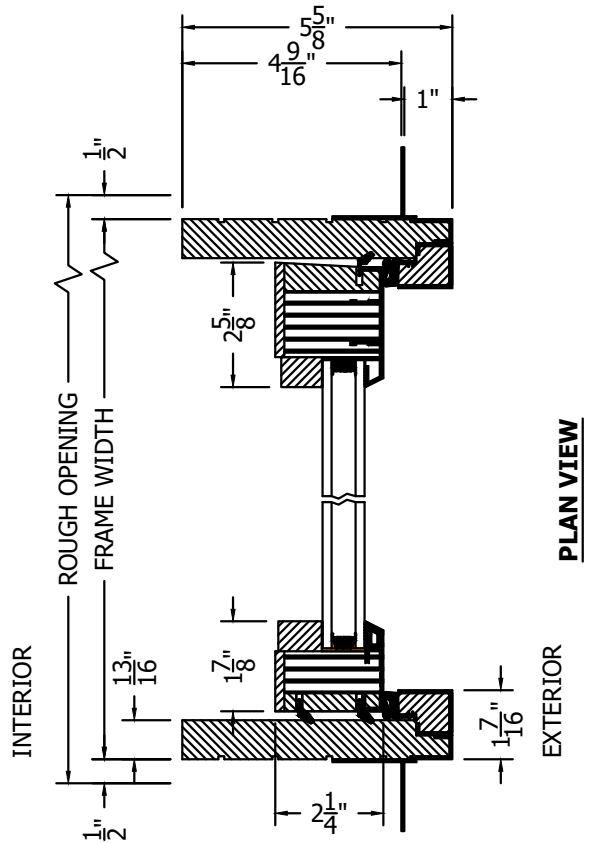

(SPECIFICATIONS MAY CHANGE WITHOUT NOTICE TO IMPROVE FUNCTION OR DESIGN)

ENERGY PERFORMANCE

**PICO CLAD
 IN-SWING BI-FOLD
 w/ULTRA GUIDE
 (ODD # DOORS)**

SCALE: 3" = 1'-0"

SECTION VIEW

NO WARRANTY FOR WATER, WIND OR DUST INFILTRATION ON BI-FOLDS WITH ULTRA GUIDE CHANNELS.

PLAN VIEW

A SILL PAN IS REQUIRED FOR EXTERIOR DOORS.

TO PRINT TO SCALE, SELECT "ACTUAL SIZE" OR DESELECT "FIT TO PAGE" IN PRINT DIALOGUE BOX

PROPRIETARY AND CONFIDENTIAL
 THIS DRAWING AND ITS CONTENTS ARE THE PROPERTY OF AG MILLWORKS. REPRODUCTION OF ANY PART OF THE DRAWING IN ANY FORM WHATSOEVER WITHOUT THE PRIOR WRITTEN PERMISSION OF AG MILLWORKS IS STRICTLY FORBIDDEN. © 2021 AG MILLWORKS