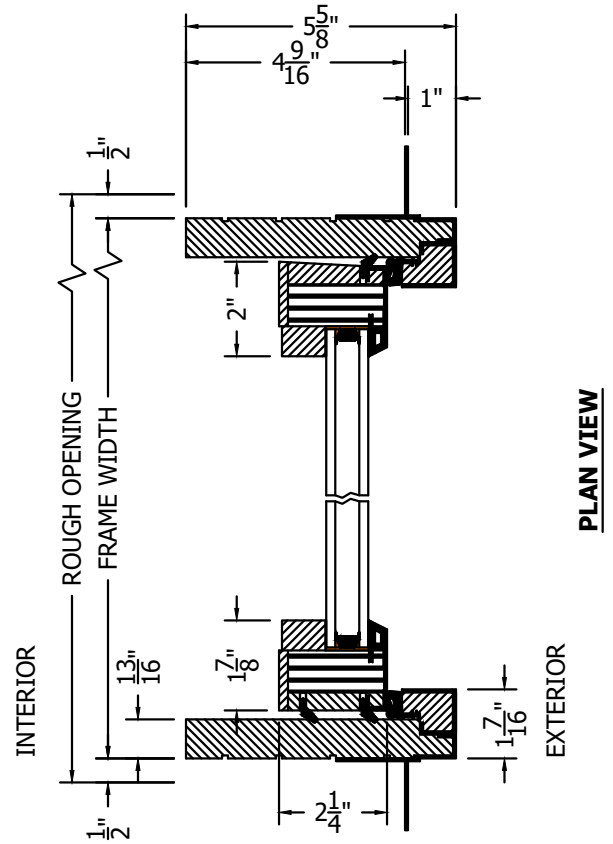

(SPECIFICATIONS MAY CHANGE WITHOUT NOTICE TO IMPROVE FUNCTION OR DESIGN)

**ENERGY PERFORMANCE**

**PICO CLAD  
 IN-SWING BI-FOLD  
 w/ULTRA GUIDE  
 (EVEN # DOORS)**

SCALE: 3" = 1'-0"

**SECTION VIEW**

NO WARRANTY FOR WATER, WIND OR DUST INFILTRATION ON BI-FOLDS WITH ULTRA GUIDE CHANNELS.

**PLAN VIEW**

A SILL PAN IS REQUIRED FOR EXTERIOR DOORS.

PROPRIETARY AND CONFIDENTIAL  
 THIS DRAWING AND ITS CONTENTS ARE THE PROPERTY OF AG MILLWORKS. REPRODUCTION OF ANY PART OF THE DRAWING IN ANY FORM WHATSOEVER WITHOUT THE PRIOR WRITTEN PERMISSION OF AG MILLWORKS IS STRICTLY FORBIDDEN. © 2021 AG MILLWORKS

TO PRINT TO SCALE, SELECT "ACTUAL SIZE" OR DESELECT "FIT TO PAGE" IN PRINT DIALOGUE BOX