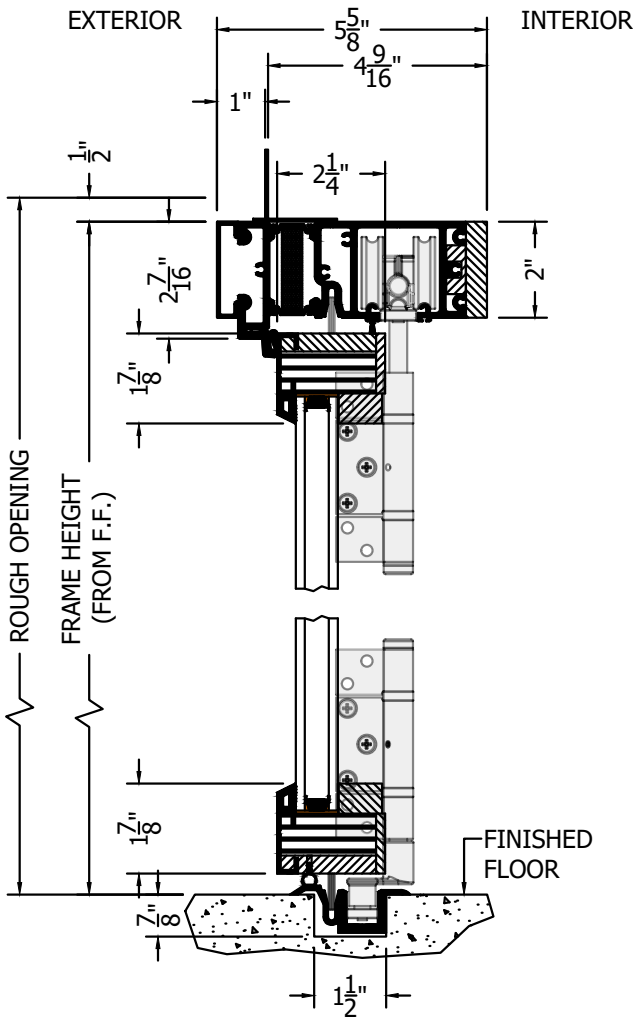

(SPECIFICATIONS MAY CHANGE WITHOUT NOTICE TO IMPROVE FUNCTION OR DESIGN)

**ENERGY PERFORMANCE**

**PICO CLAD  
 IN-SWING BI-FOLD  
 w/ULTRA GUIDE  
 (EVEN # DOORS)**

SCALE: 3" = 1'-0"

**SECTION VIEW**

NO WARRANTY FOR WATER, WIND OR DUST INFILTRATION ON BI-FOLDS WITH ULTRA GUIDE CHANNELS.

**PLAN VIEW**

A SILL PAN IS REQUIRED FOR EXTERIOR DOORS.

PROPRIETARY AND CONFIDENTIAL  
 THIS DRAWING AND ITS CONTENTS ARE THE PROPERTY OF AG MILLWORKS. REPRODUCTION OF ANY PART OF THE DRAWING IN ANY FORM WHATSOEVER WITHOUT THE PRIOR WRITTEN PERMISSION OF AG MILLWORKS IS STRICTLY FORBIDDEN. © 2021 AG MILLWORKS

TO PRINT TO SCALE, SELECT "ACTUAL SIZE" OR DESELECT "FIT TO PAGE" IN PRINT DIALOGUE BOX