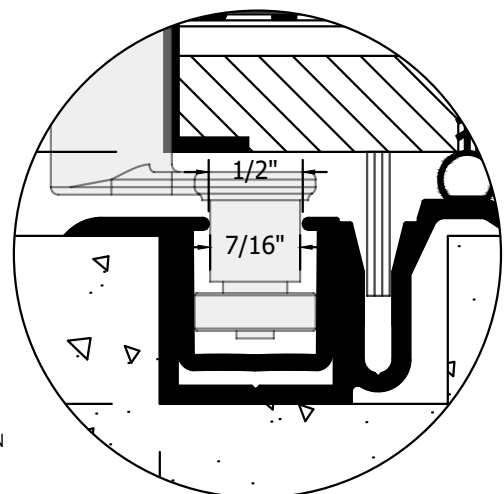

## PICO CLAD IN-SWING BI-FOLD w/ADA ULTRA GUIDE (ODD # DOORS)

SCALE: 3" = 1'-0"

**INTERIOR WOOD STICKING OPTIONS**

 SQUARE STICKING

 BEVEL STICKING

**AG MILLWORKS**  
HANDCRAFTED DOORS FOR LUXURY OUTDOOR LIVING  
SINCE 1986

**SECTION VIEW**

NO WARRANTY FOR WATER, WIND OR DUST INFILTRATION ON BI-FOLDS WITH ADA ULTRA GUIDE CHANNELS.

**PLAN VIEW**

**DETAIL "A"**

TO PRINT TO SCALE, SELECT "ACTUAL SIZE" OR DESELECT "FIT TO PAGE" IN PRINT DIALOGUE BOX