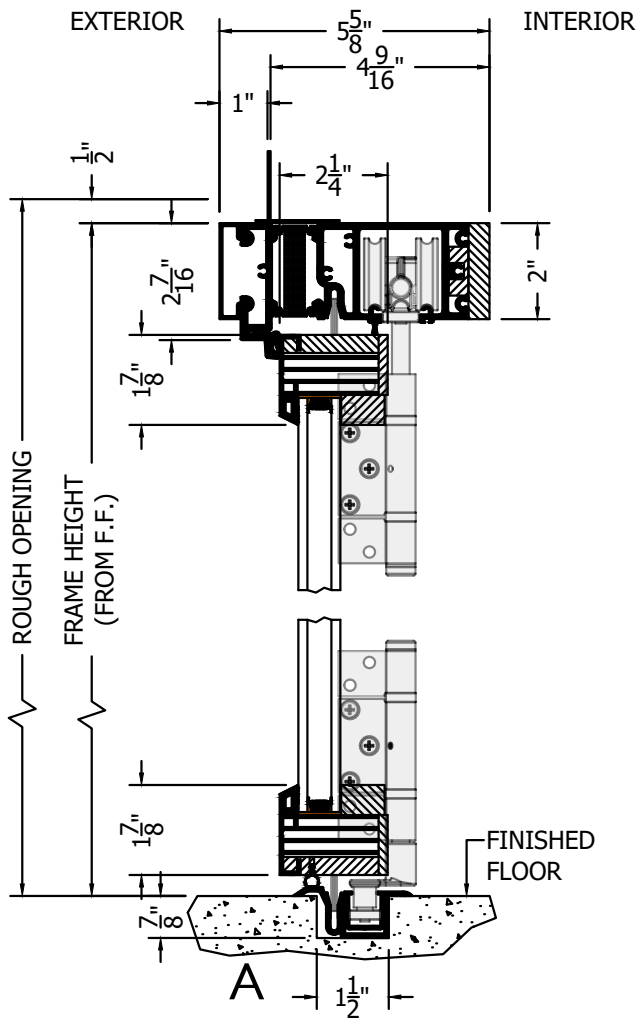

## PICO CLAD IN-SWING BI-FOLD w/ADA ULTRA GUIDE (ODD # DOORS)

SCALE: 3" = 1'-0"

**INTERIOR WOOD STICKING OPTIONS**

 SQUARE STICKING

 BEVEL STICKING

**AG MILLWORKS**  
HANDCRAFTED DOORS FOR LUXURY OUTDOOR LIVING  
SINCE 1986

**SECTION VIEW**

NO WARRANTY FOR WATER, WIND OR DUST INFILTRATION ON BI-FOLDS WITH ADA ULTRA GUIDE CHANNELS.

**PLAN VIEW**

**DETAIL "A"**

TO PRINT TO SCALE, SELECT "ACTUAL SIZE" OR DESELECT "FIT TO PAGE" IN PRINT DIALOGUE BOX