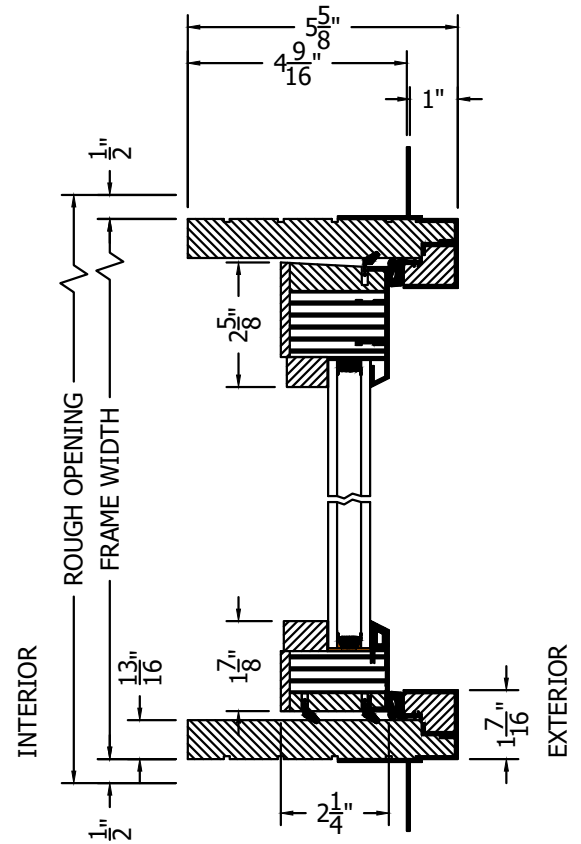

## PICO CLAD IN-SWING BI-FOLD w/ADA ULTRA GUIDE (ODD # DOORS)

SCALE: 3" = 1'-0"

**INTERIOR WOOD STICKING OPTIONS**

 SQUARE STICKING

 BEVEL STICKING

**AG MILLWORKS**  
HANDCRAFTED DOORS FOR LUXURY OUTDOOR LIVING  
SINCE 1986

**SECTION VIEW**

NO WARRANTY FOR WATER, WIND OR DUST INFILTRATION ON BI-FOLDS WITH ADA ULTRA GUIDE CHANNELS.

**PLAN VIEW**

**DETAIL "A"**

TO PRINT TO SCALE, SELECT "ACTUAL SIZE" OR DESELECT "FIT TO PAGE" IN PRINT DIALOGUE BOX