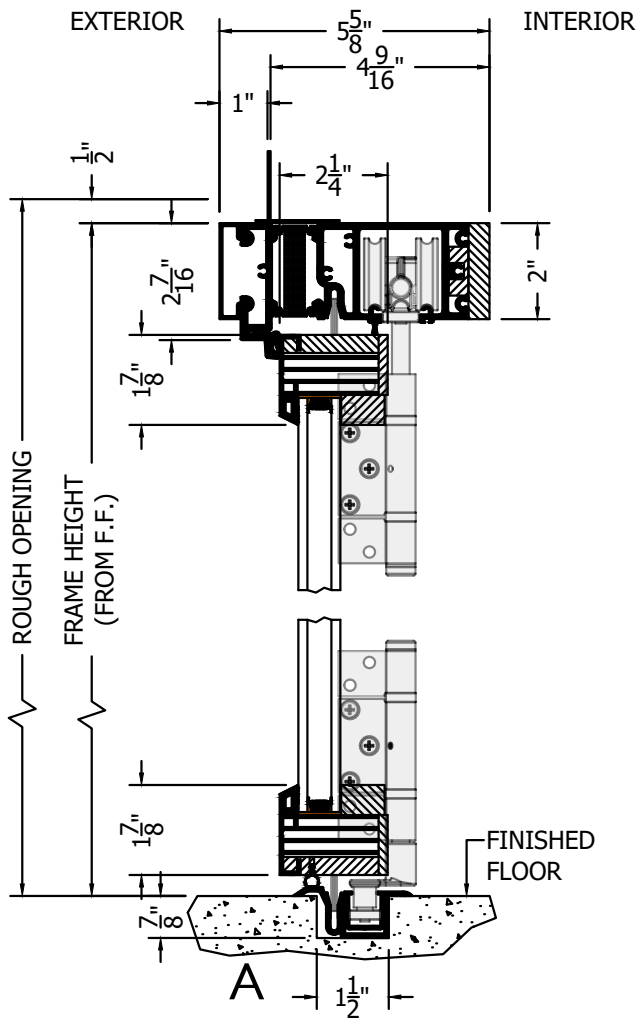

## PICO CLAD IN-SWING BI-FOLD w/ADA ULTRA GUIDE (EVEN # DOORS)

SCALE: 3" = 1'-0"

**INTERIOR WOOD STICKING OPTIONS**

 SQUARE STICKING

 BEVEL STICKING

**AG MILLWORKS**  
HANDCRAFTED DOORS FOR LUXURY OUTDOOR LIVING  
SINCE 1986

**SECTION VIEW**

NO WARRANTY FOR WATER, WIND OR DUST INFILTRATION ON BI-FOLDS WITH ADA ULTRA GUIDE CHANNELS.

TO PRINT TO SCALE, SELECT "ACTUAL SIZE" OR DESELECT "FIT TO PAGE" IN PRINT DIALOGUE BOX

**PLAN VIEW**