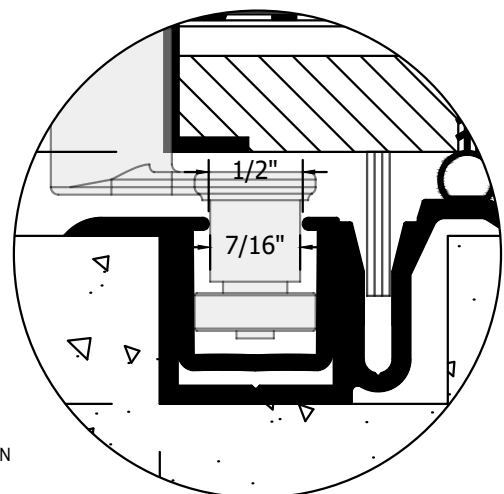

## PICO CLAD IN-SWING BI-FOLD w/ADA ULTRA GUIDE (EVEN # DOORS)

SCALE: 3" = 1'-0"

**INTERIOR WOOD STICKING OPTIONS**

 SQUARE STICKING

 BEVEL STICKING

**AG MILLWORKS**  
HANDCRAFTED DOORS FOR LUXURY OUTDOOR LIVING  
SINCE 1986

**SECTION VIEW**

NO WARRANTY FOR WATER, WIND OR DUST INFILTRATION ON BI-FOLDS WITH ADA ULTRA GUIDE CHANNELS.

TO PRINT TO SCALE, SELECT "ACTUAL SIZE" OR DESELECT "FIT TO PAGE" IN PRINT DIALOGUE BOX

**PLAN VIEW**