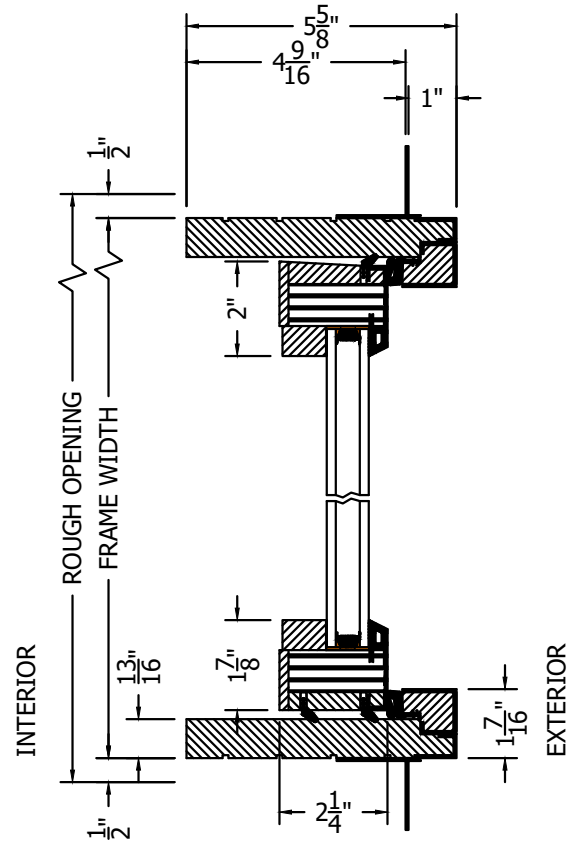

## PICO CLAD IN-SWING BI-FOLD w/ADA ULTRA GUIDE (EVEN # DOORS)

SCALE: 3" = 1'-0"

**INTERIOR WOOD STICKING OPTIONS**

 SQUARE STICKING

 BEVEL STICKING

**AG MILLWORKS**  
HANDCRAFTED DOORS FOR LUXURY OUTDOOR LIVING  
SINCE 1986

**SECTION VIEW**

NO WARRANTY FOR WATER, WIND OR DUST INFILTRATION ON BI-FOLDS WITH ADA ULTRA GUIDE CHANNELS.

TO PRINT TO SCALE, SELECT "ACTUAL SIZE" OR DESELECT "FIT TO PAGE" IN PRINT DIALOGUE BOX

**PLAN VIEW**