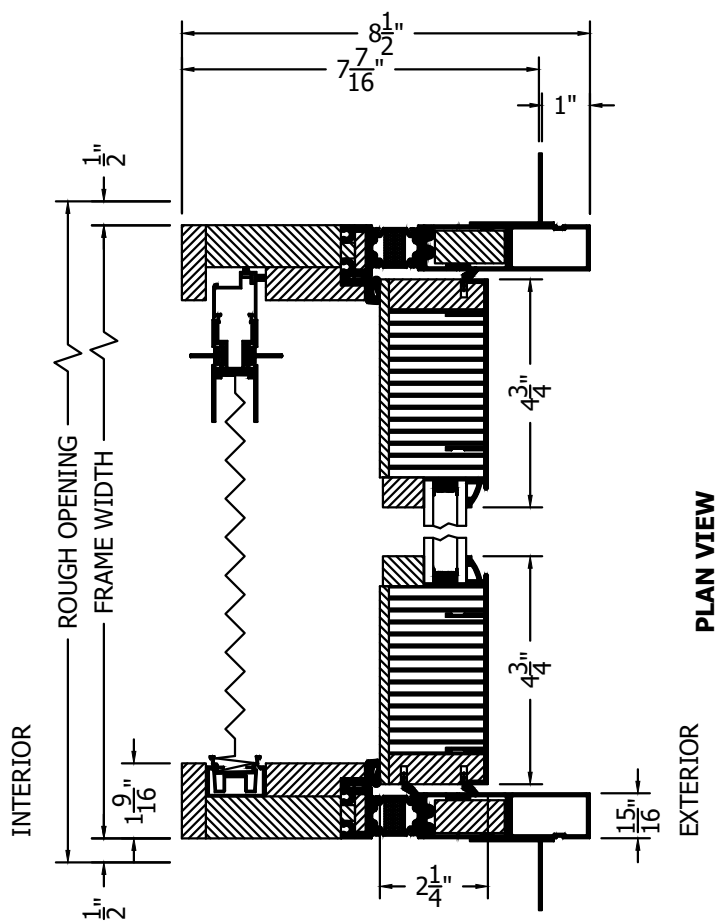

(SPECIFICATIONS MAY CHANGE WITHOUT NOTICE TO IMPROVE FUNCTION OR DESIGN)

ENERGY PERFORMANCE
TRADITIONAL EQUAL CLAD
OUT-SWING BI-FOLD
w/ULTRA GUIDE & BRIO SCREEN

SCALE: 3" = 1'-0"

NO WARRANTY FOR WATER, WIND OR DUST INFILTRATION ON BIFOLDS WITH ULTRA GUIDE CHANNELS.

IT IS THE SOLE RESPONSIBILITY OF THE CUSTOMER TO PROVIDE AN ADEQUATE WEEP SYSTEM FOR THE ULTRA GUIDE CHANNEL.

TO PRINT TO SCALE, SELECT "ACTUAL SIZE" OR DESELECT "FIT TO PAGE" IN PRINT DIALOGUE BOX

PROPRIETARY AND CONFIDENTIAL
 THIS DRAWING AND ITS CONTENTS ARE THE PROPERTY OF AG MILLWORKS. REPRODUCTION OF ANY PART OF THE DRAWING IN ANY FORM WHATSOEVER WITHOUT THE PRIOR WRITTEN PERMISSION OF AG MILLWORKS IS STRICTLY FORBIDDEN. © 2021 AG MILLWORKS