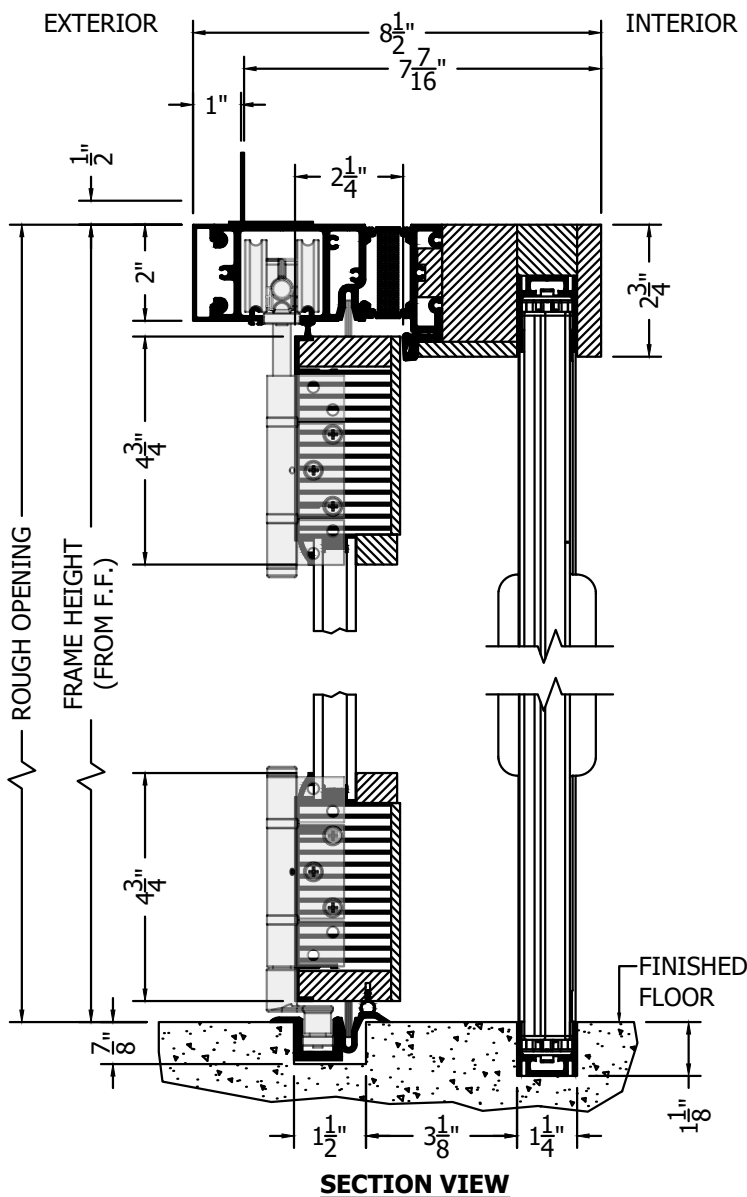

(SPECIFICATIONS MAY CHANGE WITHOUT NOTICE TO IMPROVE FUNCTION OR DESIGN)

ENERGY PERFORMANCE
TRADITIONAL EQUAL CLAD
OUT-SWING BI-FOLD
w/ULTRA GUIDE & BRIO SCREEN

SCALE: 3" = 1'-0"

NO WARRANTY FOR WATER, WIND OR DUST INFILTRATION ON BIFOLDS WITH ULTRA GUIDE CHANNELS.

IT IS THE SOLE RESPONSIBILITY OF THE CUSTOMER TO PROVIDE AN ADEQUATE WEEP SYSTEM FOR THE ULTRA GUIDE CHANNEL.

TO PRINT TO SCALE, SELECT "ACTUAL SIZE" OR DESELECT "FIT TO PAGE" IN PRINT DIALOGUE BOX

PROPRIETARY AND CONFIDENTIAL
 THIS DRAWING AND ITS CONTENTS ARE THE PROPERTY OF AG MILLWORKS. REPRODUCTION OF ANY PART OF THE DRAWING IN ANY FORM WHATSOEVER WITHOUT THE PRIOR WRITTEN PERMISSION OF AG MILLWORKS IS STRICTLY FORBIDDEN. © 2021 AG MILLWORKS