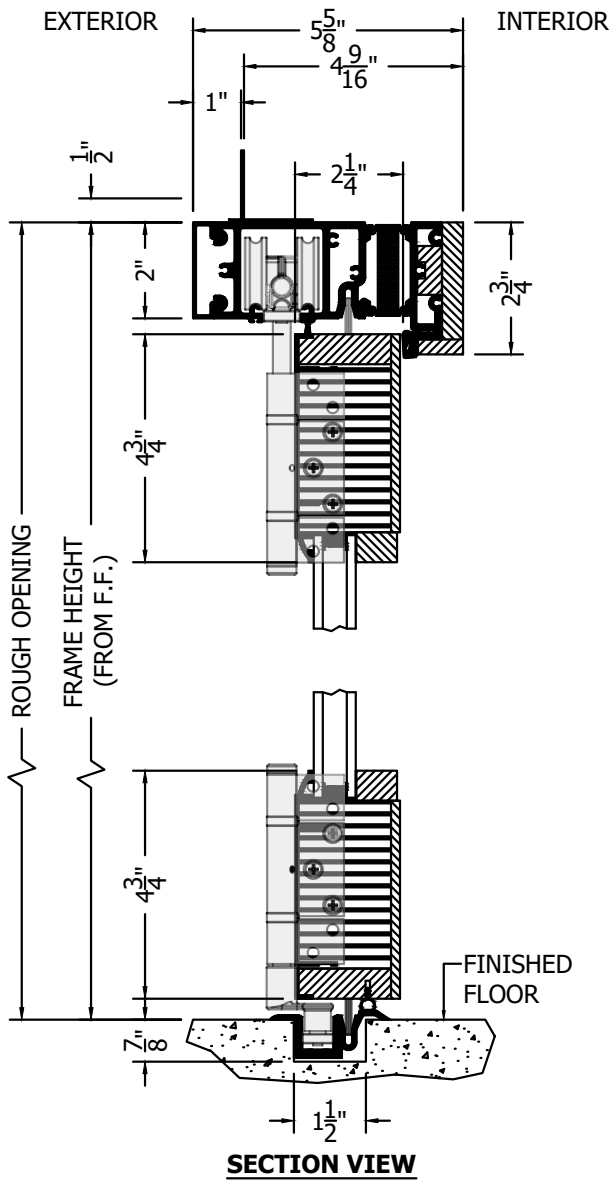

(SPECIFICATIONS MAY CHANGE WITHOUT NOTICE TO IMPROVE FUNCTION OR DESIGN)

ENERGY PERFORMANCE
TRADITIONAL EQUAL CLAD
OUT-SWING BI-FOLD
w/ULTRA GUIDE

SCALE: 3" = 1'-0"

INTERIOR WOOD STICKING OPTIONS

-  SQUARE STICKING
-  BEVEL STICKING
-  OVOLO STICKING

NO WARRANTY FOR WATER, WIND OR DUST INFILTRATION ON BIFOLDS WITH ULTRA GUIDE CHANNELS.

IT IS THE SOLE RESPONSIBILITY OF THE CUSTOMER TO PROVIDE AN ADEQUATE WEEP SYSTEM FOR THE ULTRA GUIDE CHANNEL.

TO PRINT TO SCALE, SELECT "ACTUAL SIZE" OR DESELECT "FIT TO PAGE" IN PRINT DIALOGUE BOX