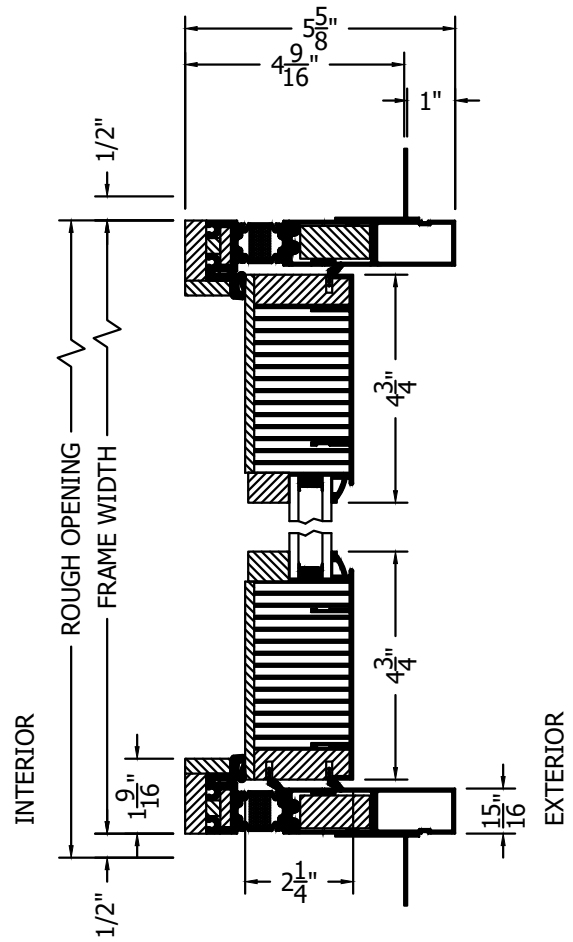

(SPECIFICATIONS MAY CHANGE WITHOUT NOTICE TO IMPROVE FUNCTION OR DESIGN)

ENERGY PERFORMANCE
TRADITIONAL EQUAL CLAD
OUT-SWING BI-FOLD
w/ULTRA GUIDE

SCALE: 3" = 1'-0"

INTERIOR WOOD STICKING OPTIONS

-  SQUARE STICKING
-  BEVEL STICKING
-  OVOLO STICKING