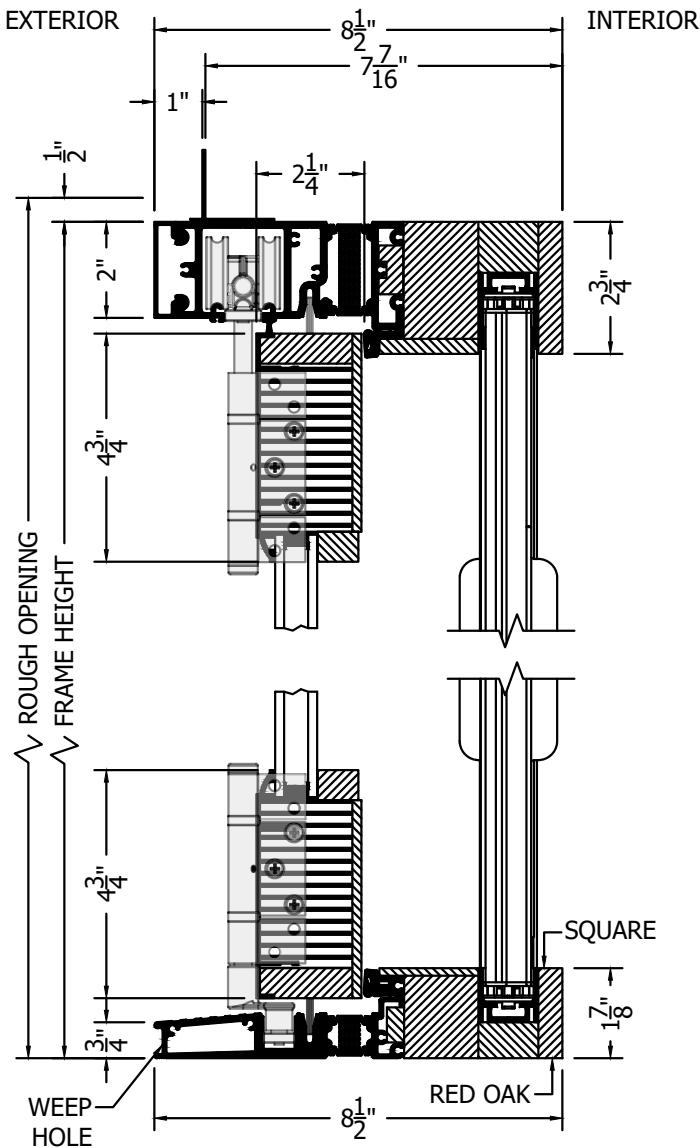

(SPECIFICATIONS MAY CHANGE WITHOUT NOTICE TO IMPROVE FUNCTION OR DESIGN)

**ENERGY PERFORMANCE**  
**TRADITIONAL EQUAL CLAD**  
**OUT-SWING BI-FOLD**  
**w/ALUMINIUM SILL**  
**& BRIO SCREEN**

SCALE: 3" = 1'-0"

**INTERIOR WOOD STICKING OPTIONS**

-  SQUARE STICKING
-  BEVEL STICKING
-  OVOLO STICKING

**SECTION VIEW**

A SILL PAN IS REQUIRED FOR EXTERIOR DOORS.

TO PRINT TO SCALE, SELECT "ACTUAL SIZE" OR DESELECT "FIT TO PAGE" IN PRINT DIALOGUE BOX