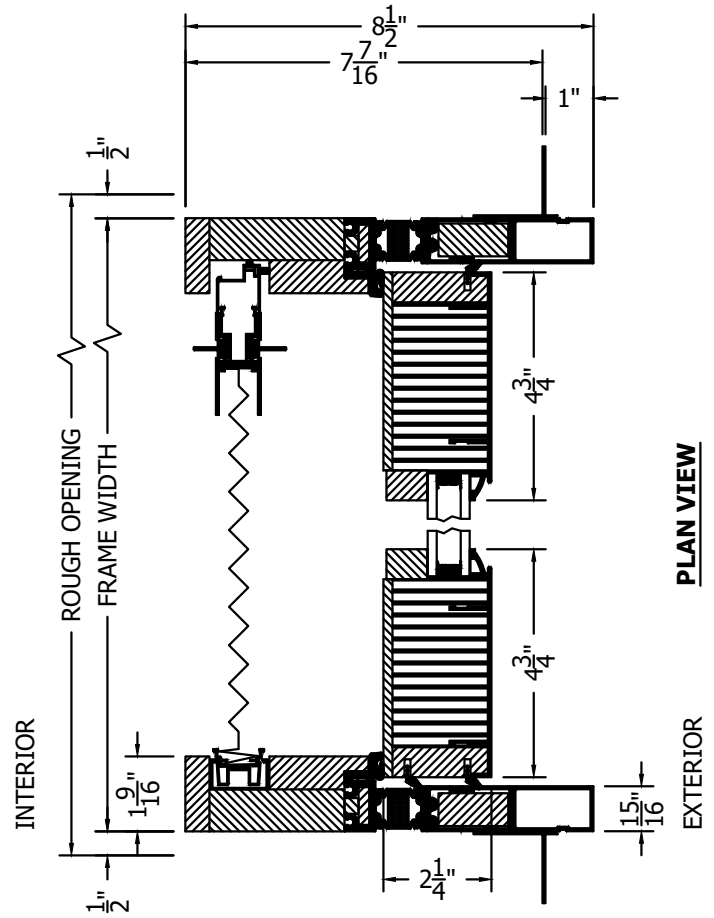

(SPECIFICATIONS MAY CHANGE WITHOUT NOTICE TO IMPROVE FUNCTION OR DESIGN)

**ENERGY PERFORMANCE**  
**TRADITIONAL EQUAL CLAD**  
**OUT-SWING BI-FOLD**  
**w/ALUMINIUM SILL**  
**& BRIO SCREEN**

SCALE: 3" = 1'-0"

**INTERIOR WOOD STICKING OPTIONS**

-  SQUARE STICKING
-  BEVEL STICKING
-  OVOLO STICKING

**SECTION VIEW**

A SILL PAN IS REQUIRED FOR EXTERIOR DOORS.

TO PRINT TO SCALE, SELECT "ACTUAL SIZE" OR DESELECT "FIT TO PAGE" IN PRINT DIALOGUE BOX