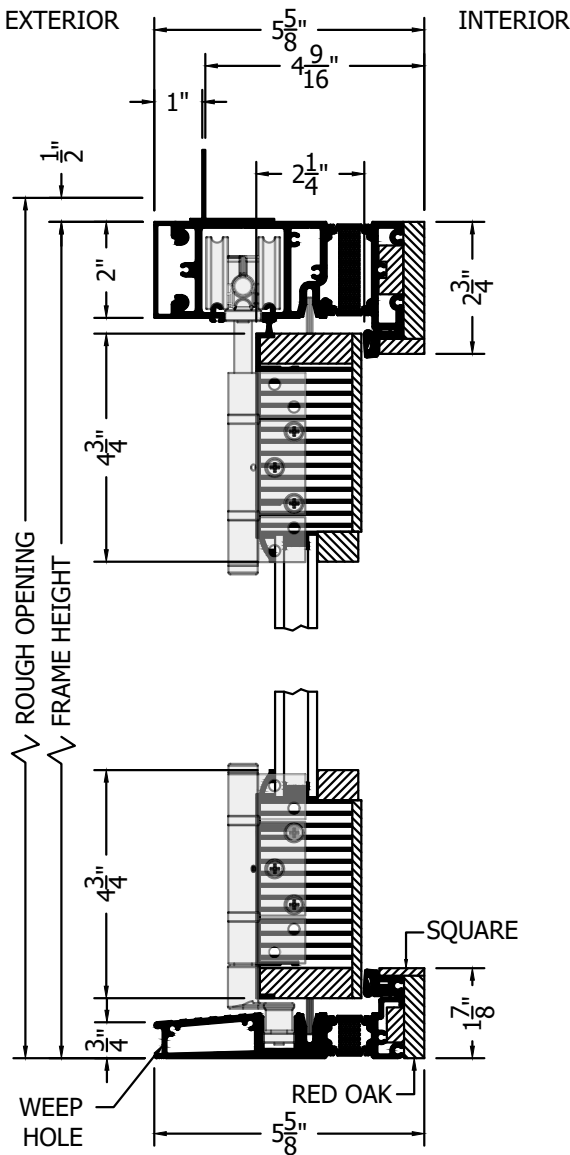

(SPECIFICATIONS MAY CHANGE WITHOUT NOTICE TO IMPROVE FUNCTION OR DESIGN)

ENERGY PERFORMANCE TRADITIONAL EQUAL CLAD OUT-SWING BI-FOLD w/ALUMINIUM SILL

SCALE: 3" = 1'-0"

INTERIOR WOOD STICKING OPTIONS

-  SQUARE STICKING
-  BEVEL STICKING
-  OVOLO STICKING

SECTION VIEW

PLAN VIEW

A SILL PAN IS REQUIRED FOR EXTERIOR DOORS.

TO PRINT TO SCALE, SELECT "ACTUAL SIZE" OR DESELECT "FIT TO PAGE" IN PRINT DIALOGUE BOX

PROPRIETARY AND CONFIDENTIAL
THIS DRAWING AND ITS CONTENTS ARE THE PROPERTY OF AG MILLWORKS. REPRODUCTION OF ANY PART OF THE DRAWING IN ANY FORM WHATSOEVER WITHOUT THE PRIOR WRITTEN PERMISSION OF AG MILLWORKS IS STRICTLY FORBIDDEN. © 2021 AG MILLWORKS