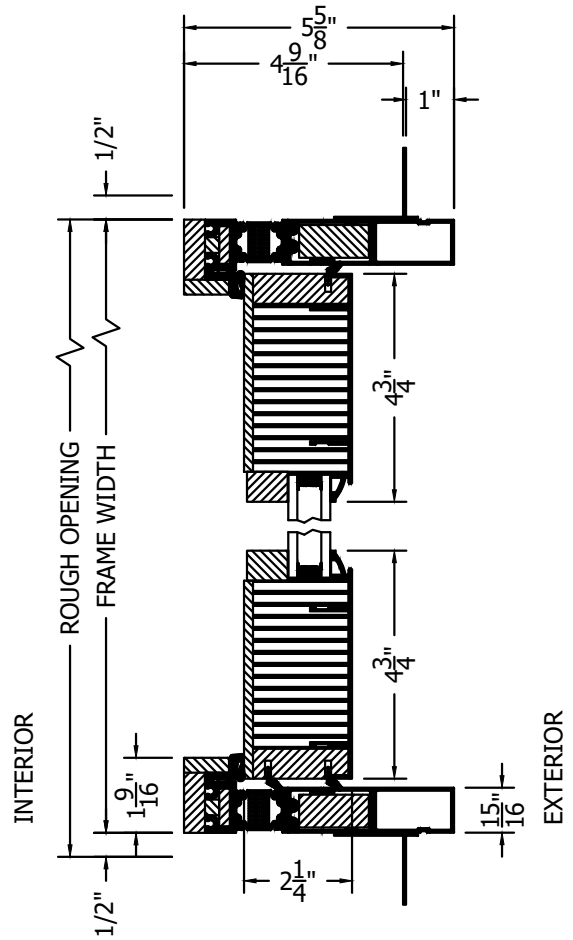

(SPECIFICATIONS MAY CHANGE WITHOUT NOTICE TO IMPROVE FUNCTION OR DESIGN)

ENERGY PERFORMANCE TRADITIONAL EQUAL CLAD OUT-SWING BI-FOLD w/ALUMINIUM SILL

SCALE: 3" = 1'-0"

INTERIOR WOOD STICKING OPTIONS

-  SQUARE STICKING
-  BEVEL STICKING
-  OVOLO STICKING

SECTION VIEW

PLAN VIEW

A SILL PAN IS REQUIRED FOR EXTERIOR DOORS.

TO PRINT TO SCALE, SELECT "ACTUAL SIZE" OR DESELECT "FIT TO PAGE" IN PRINT DIALOGUE BOX

PROPRIETARY AND CONFIDENTIAL
THIS DRAWING AND ITS CONTENTS ARE THE PROPERTY OF AG MILLWORKS. REPRODUCTION OF ANY PART OF THE DRAWING IN ANY FORM WHATSOEVER WITHOUT THE PRIOR WRITTEN PERMISSION OF AG MILLWORKS IS STRICTLY FORBIDDEN. © 2021 AG MILLWORKS