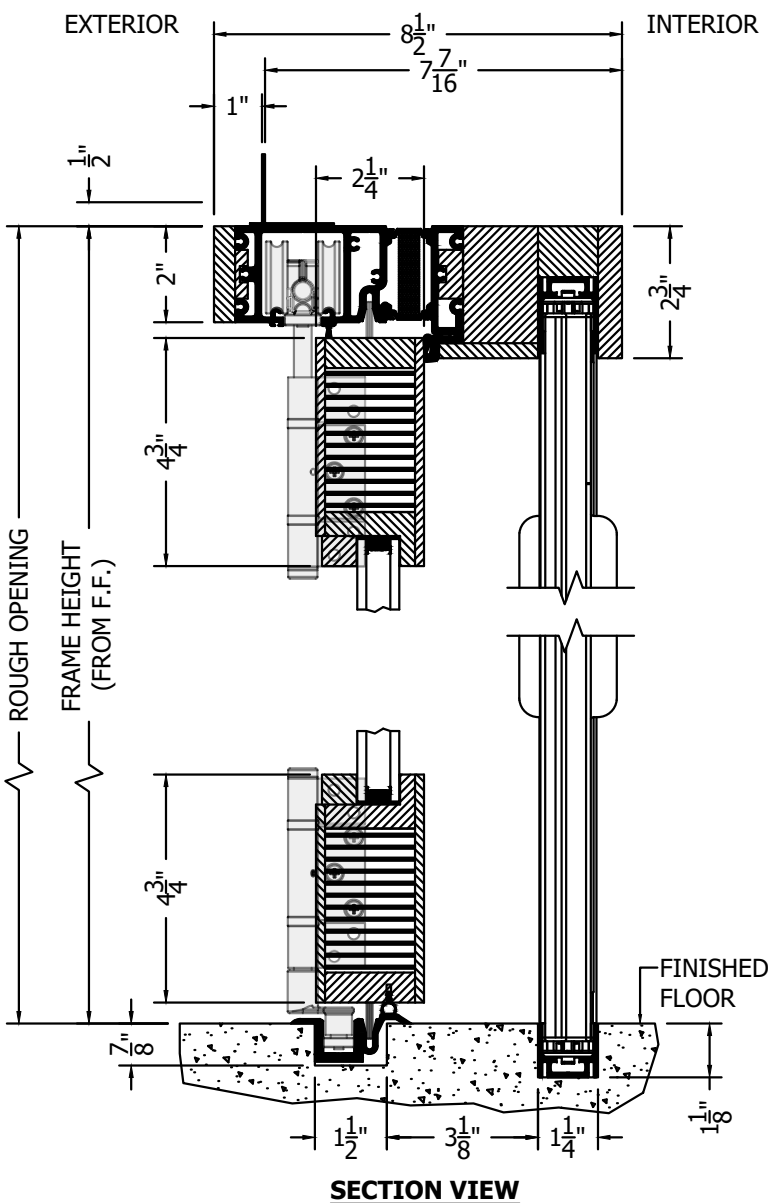

(SPECIFICATIONS MAY CHANGE WITHOUT NOTICE TO IMPROVE FUNCTION OR DESIGN)

ENERGY PERFORMANCE

TRADITIONAL EQUAL ALL WOOD OUT-SWING BI-FOLD w/ULTRA GUIDE & BRIO SCREEN

SCALE: 3" = 1'-0"

SECTION VIEW

PLAN VIEW

NO WARRANTY FOR WATER, WIND OR DUST INFILTRATION ON BIFOLDS WITH ULTRA GUIDE CHANNELS.

IT IS THE SOLE RESPONSIBILITY OF THE CUSTOMER TO PROVIDE AN ADEQUATE WEEP SYSTEM FOR THE ULTRA GUIDE CHANNEL.

TO PRINT TO SCALE, SELECT "ACTUAL SIZE" OR DESELECT "FIT TO PAGE" IN PRINT DIALOGUE BOX