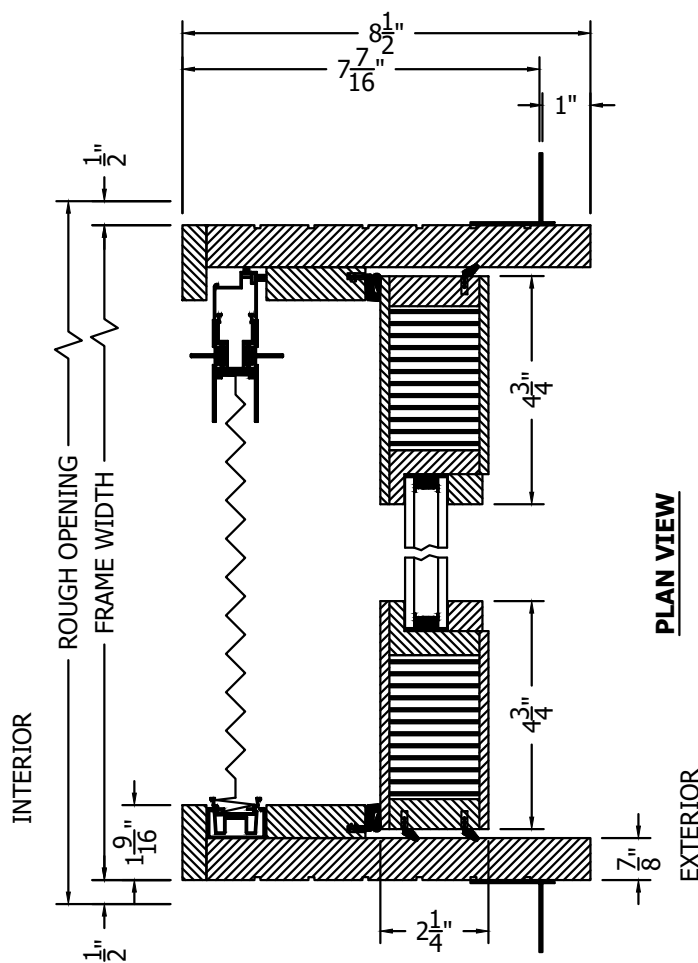

(SPECIFICATIONS MAY CHANGE WITHOUT NOTICE TO IMPROVE FUNCTION OR DESIGN)

ENERGY PERFORMANCE

TRADITIONAL EQUAL ALL WOOD OUT-SWING BI-FOLD w/ULTRA GUIDE & BRIO SCREEN

SCALE: 3" = 1'-0"

SECTION VIEW

PLAN VIEW

NO WARRANTY FOR WATER, WIND OR DUST INFILTRATION ON BIFOLDS WITH ULTRA GUIDE CHANNELS.

IT IS THE SOLE RESPONSIBILITY OF THE CUSTOMER TO PROVIDE AN ADEQUATE WEEP SYSTEM FOR THE ULTRA GUIDE CHANNEL.

TO PRINT TO SCALE, SELECT "ACTUAL SIZE" OR DESELECT "FIT TO PAGE" IN PRINT DIALOGUE BOX