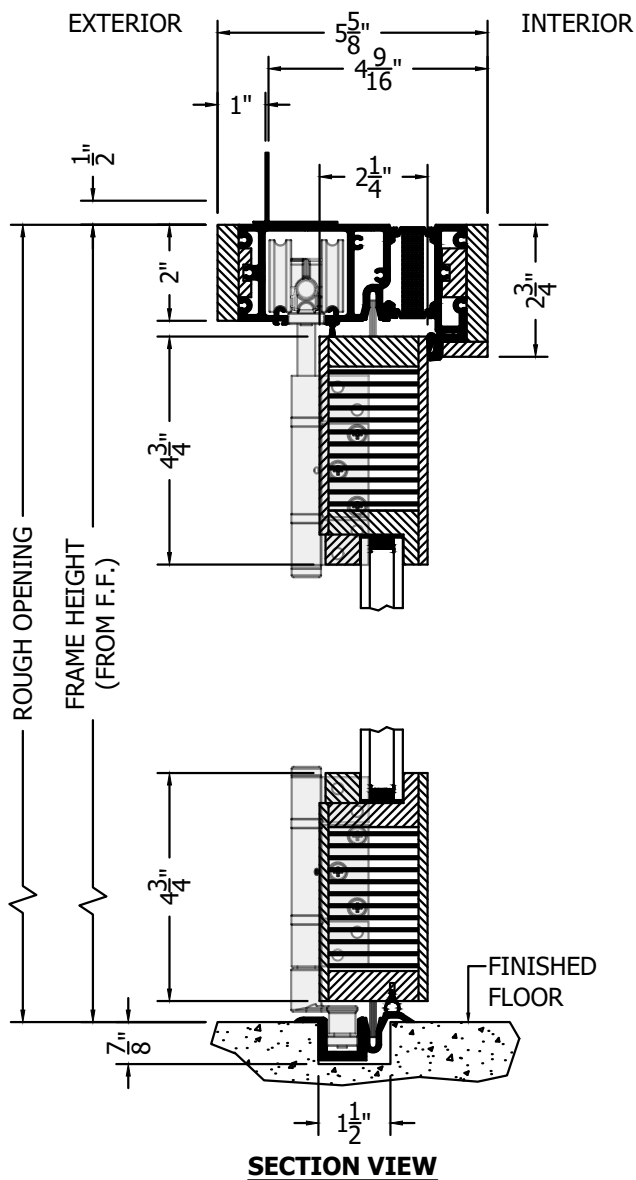

(SPECIFICATIONS MAY CHANGE WITHOUT NOTICE TO IMPROVE FUNCTION OR DESIGN)

ENERGY PERFORMANCE

TRADITIONAL EQUAL ALL WOOD

OUT-SWING BI-FOLD

w/ULTRA GUIDE

SCALE: 3" = 1'-0"

PLAN VIEW

NO WARRANTY FOR WATER, WIND OR DUST INFILTRATION ON BIFOLDS WITH ULTRA GUIDE CHANNELS.

IT IS THE SOLE RESPONSIBILITY OF THE CUSTOMER TO PROVIDE AN ADEQUATE WEEP SYSTEM FOR THE ULTRA GUIDE CHANNEL.

TO PRINT TO SCALE, SELECT "ACTUAL SIZE" OR DESELECT "FIT TO PAGE" IN PRINT DIALOGUE BOX

PROPRIETARY AND CONFIDENTIAL
THIS DRAWING AND ITS CONTENTS ARE THE PROPERTY OF AG MILLWORKS. REPRODUCTION OF ANY PART OF THE DRAWING IN ANY FORM WHATSOEVER WITHOUT THE PRIOR WRITTEN PERMISSION OF AG MILLWORKS IS STRICTLY FORBIDDEN. © 2021 AG MILLWORKS