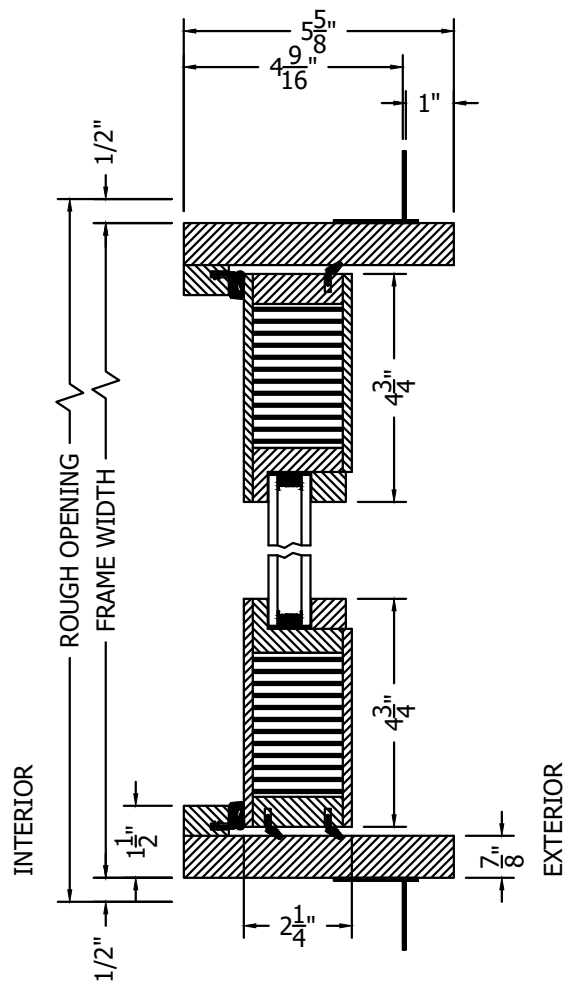

(SPECIFICATIONS MAY CHANGE WITHOUT NOTICE TO IMPROVE FUNCTION OR DESIGN)

ENERGY PERFORMANCE

TRADITIONAL EQUAL ALL WOOD

OUT-SWING BI-FOLD

w/ULTRA GUIDE

SCALE: 3" = 1'-0"

PLAN VIEW

NO WARRANTY FOR WATER, WIND OR DUST INFILTRATION ON BIFOLDS WITH ULTRA GUIDE CHANNELS.

IT IS THE SOLE RESPONSIBILITY OF THE CUSTOMER TO PROVIDE AN ADEQUATE WEEP SYSTEM FOR THE ULTRA GUIDE CHANNEL.

TO PRINT TO SCALE, SELECT "ACTUAL SIZE" OR DESELECT "FIT TO PAGE" IN PRINT DIALOGUE BOX

PROPRIETARY AND CONFIDENTIAL
THIS DRAWING AND ITS CONTENTS ARE THE PROPERTY OF AG MILLWORKS. REPRODUCTION OF ANY PART OF THE DRAWING IN ANY FORM WHATSOEVER WITHOUT THE PRIOR WRITTEN PERMISSION OF AG MILLWORKS IS STRICTLY FORBIDDEN. © 2021 AG MILLWORKS