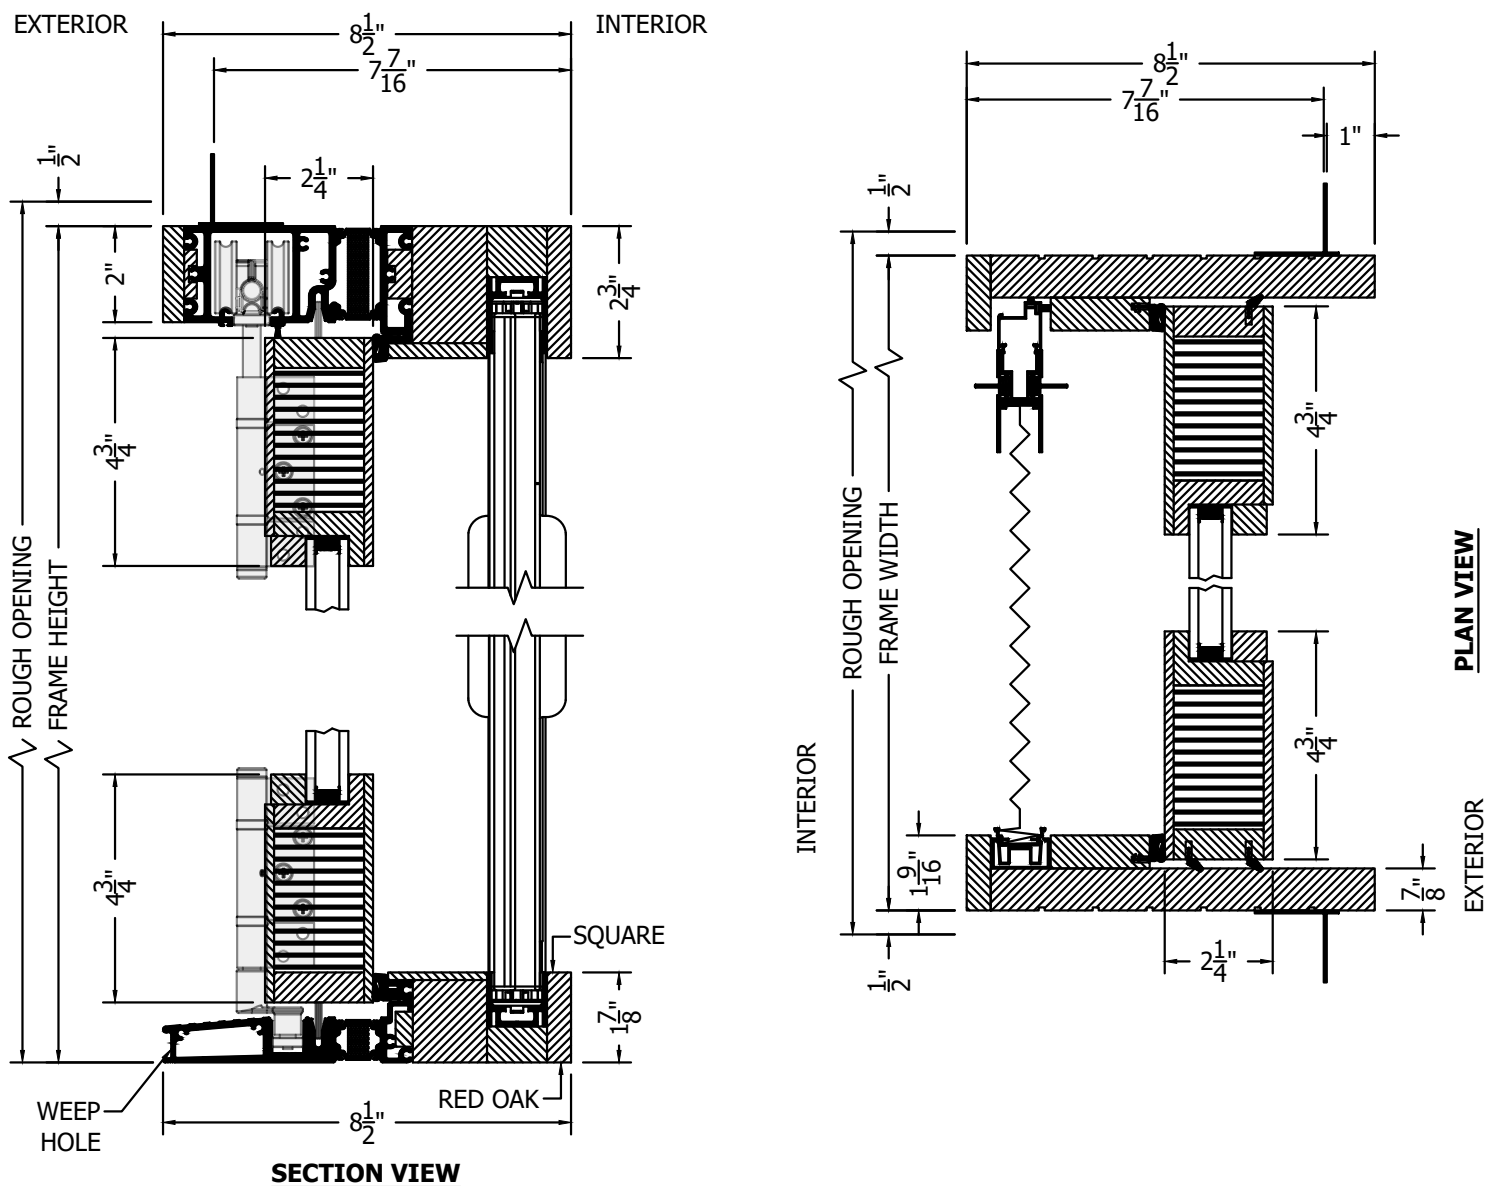

(SPECIFICATIONS MAY CHANGE WITHOUT NOTICE TO IMPROVE FUNCTION OR DESIGN)

ENERGY PERFORMANCE

TRADITIONAL EQUAL ALL WOOD

OUT-SWING BI-FOLD

w/ALUMINUM SILL & BRIO SCREEN

SCALE: 3" = 1'-0"

A SILL PAN IS REQUIRED FOR EXTERIOR DOORS.

TO PRINT TO SCALE, SELECT "ACTUAL SIZE" OR DESELECT "FIT TO PAGE" IN PRINT DIALOGUE BOX

PROPRIETARY AND CONFIDENTIAL
THIS DRAWING AND ITS CONTENTS ARE THE PROPERTY OF AG MILLWORKS. REPRODUCTION OF ANY PART OF THE DRAWING IN ANY FORM WHATSOEVER WITHOUT THE PRIOR WRITTEN PERMISSION OF AG MILLWORKS IS STRICTLY FORBIDDEN. © 2021 AG MILLWORKS