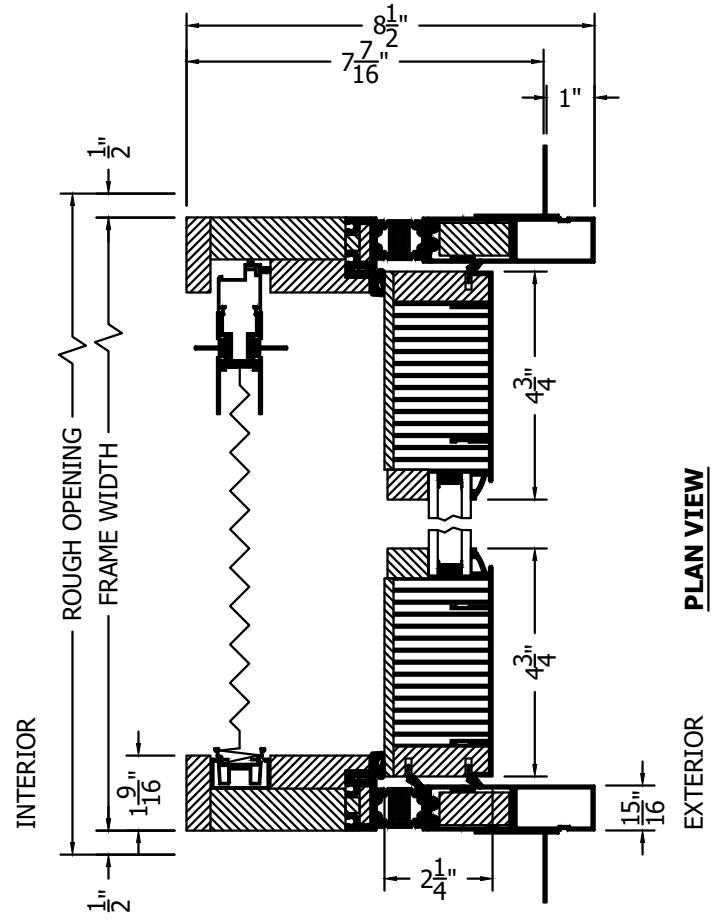

(SPECIFICATIONS MAY CHANGE WITHOUT NOTICE TO IMPROVE FUNCTION OR DESIGN)

ENERGY PERFORMANCE

**TRADITIONAL CLAD
OUT-SWING BI-FOLD
w/ULTRA GUIDE
& BRIO SCREEN**

SCALE: 3" = 1'-0"

INTERIOR WOOD STICKING OPTIONS

-  SQUARE STICKING
-  BEVEL STICKING
-  OVOLO STICKING

SECTION VIEW

IT IS THE SOLE RESPONSIBILITY OF THE CUSTOMER TO PROVIDE AN ADEQUATE WEEP SYSTEM FOR THE ULTRA GUIDE CHANNEL.

PLAN VIEW

NO WARRANTY FOR WATER, WIND OR DUST INFILTRATION ON BIFOLDS WITH ULTRA GUIDE CHANNELS.