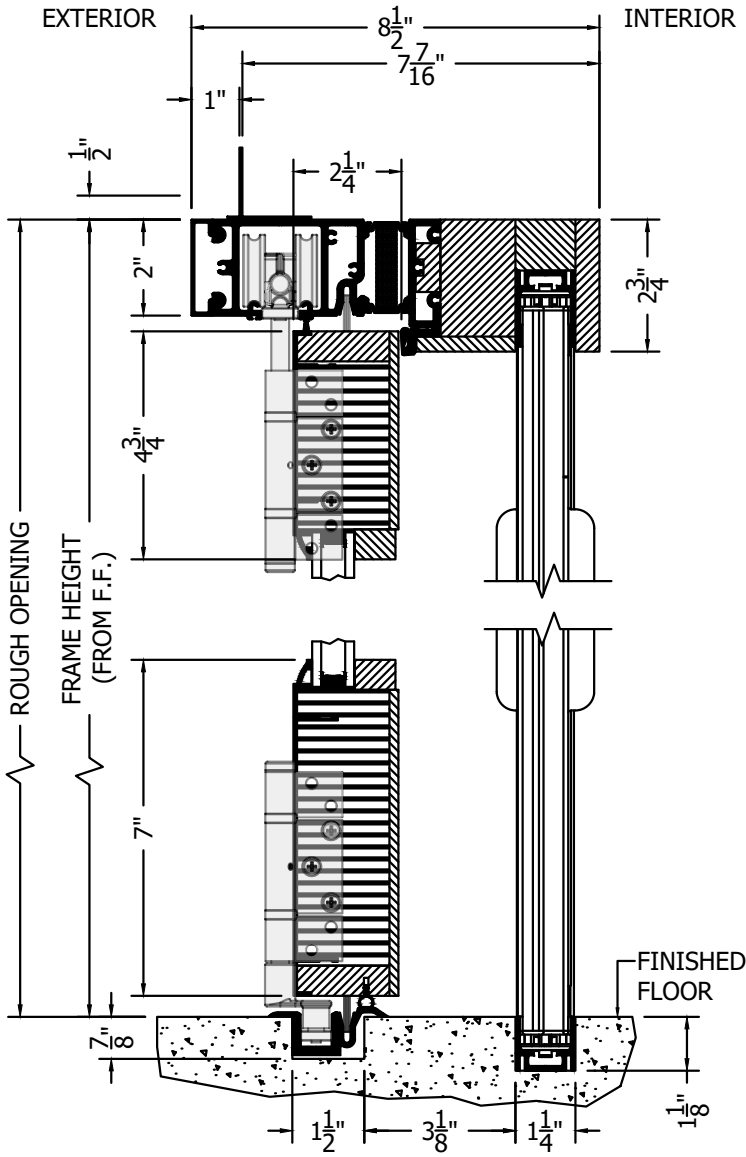

(SPECIFICATIONS MAY CHANGE WITHOUT NOTICE TO IMPROVE FUNCTION OR DESIGN)

ENERGY PERFORMANCE

**TRADITIONAL CLAD
OUT-SWING BI-FOLD
w/ULTRA GUIDE
& BRIO SCREEN**

SCALE: 3" = 1'-0"

INTERIOR WOOD STICKING OPTIONS

-  SQUARE STICKING
-  BEVEL STICKING
-  OVOLO STICKING

SECTION VIEW

IT IS THE SOLE RESPONSIBILITY OF THE CUSTOMER TO PROVIDE AN ADEQUATE WEEP SYSTEM FOR THE ULTRA GUIDE CHANNEL.

PLAN VIEW

NO WARRANTY FOR WATER, WIND OR DUST INFILTRATION ON BIFOLDS WITH ULTRA GUIDE CHANNELS.