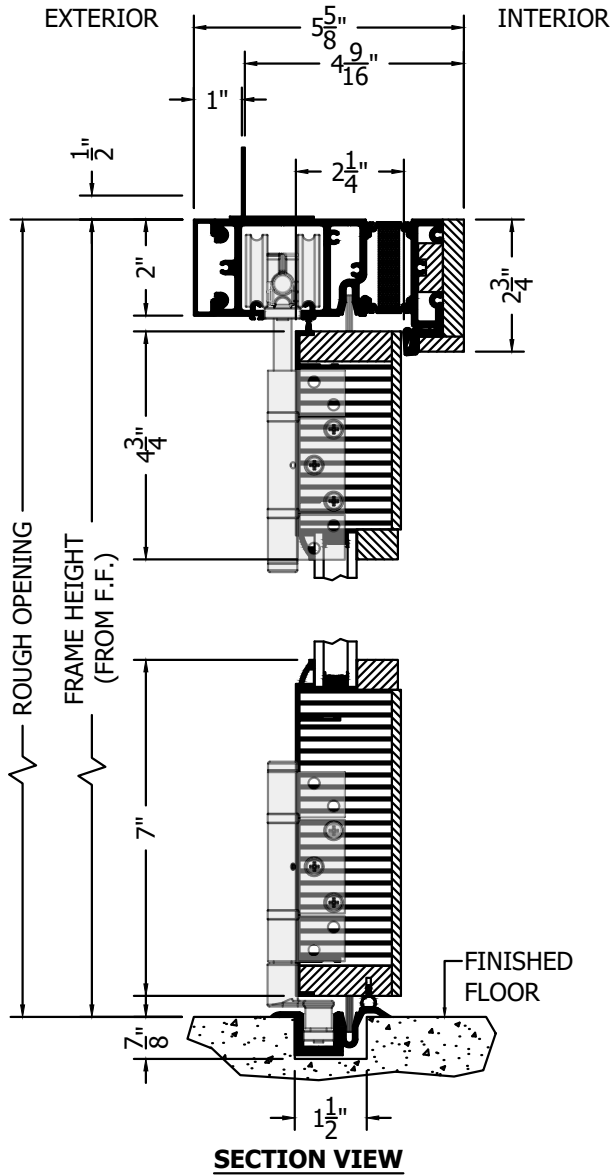

(SPECIFICATIONS MAY CHANGE WITHOUT NOTICE TO IMPROVE FUNCTION OR DESIGN)

**ENERGY PERFORMANCE**

**TRADITIONAL CLAD  
 OUT-SWING BI-FOLD  
 w/ULTRA GUIDE**

SCALE: 3" = 1'-0"

**INTERIOR WOOD STICKING OPTIONS**

-  SQUARE STICKING
-  BEVEL STICKING
-  OVOLO STICKING

NO WARRANTY FOR WATER, WIND OR DUST INFILTRATION ON BIFOLDS WITH ULTRA GUIDE CHANNELS.

IT IS THE SOLE RESPONSIBILITY OF THE CUSTOMER TO PROVIDE AN ADEQUATE WEEP SYSTEM FOR THE ULTRA GUIDE CHANNEL.