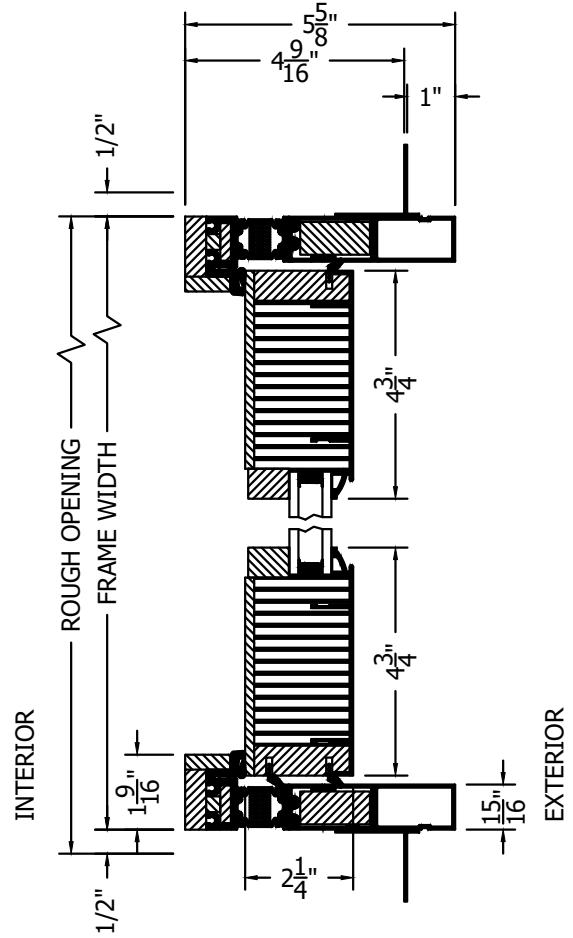

(SPECIFICATIONS MAY CHANGE WITHOUT NOTICE TO IMPROVE FUNCTION OR DESIGN)

**ENERGY PERFORMANCE**

**TRADITIONAL CLAD  
 OUT-SWING BI-FOLD  
 w/ULTRA GUIDE**

SCALE: 3" = 1'-0"

**INTERIOR WOOD STICKING OPTIONS**

-  SQUARE STICKING
-  BEVEL STICKING
-  OVOLO STICKING

NO WARRANTY FOR WATER, WIND OR DUST INFILTRATION ON BIFOLDS WITH ULTRA GUIDE CHANNELS.

IT IS THE SOLE RESPONSIBILITY OF THE CUSTOMER TO PROVIDE AN ADEQUATE WEEP SYSTEM FOR THE ULTRA GUIDE CHANNEL.