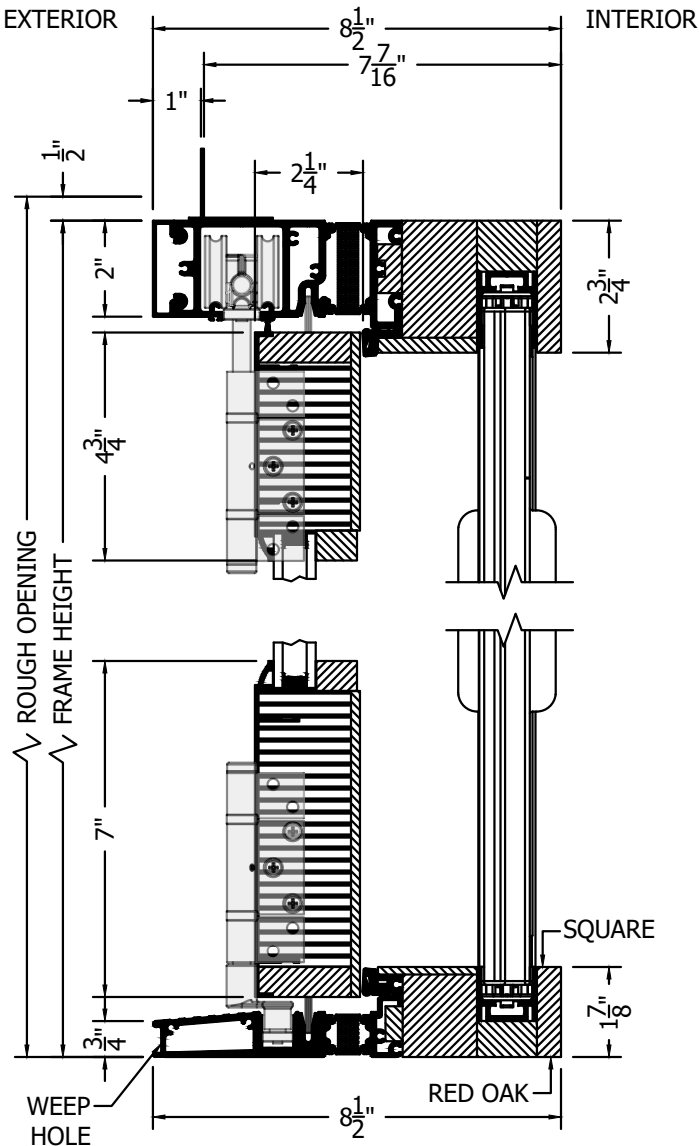

(SPECIFICATIONS MAY CHANGE WITHOUT NOTICE TO IMPROVE FUNCTION OR DESIGN)

ENERGY PERFORMANCE

**TRADITIONAL CLAD
 OUT-SWING BI-FOLD
 w/ALUMINIUM SILL
 & BRIO SCREEN**

SCALE: 3" = 1'-0"

INTERIOR WOOD STICKING OPTIONS

-  SQUARE STICKING
-  BEVEL STICKING
-  OVOLO STICKING

A SILL PAN IS REQUIRED FOR EXTERIOR DOORS.

TO PRINT TO SCALE, SELECT "ACTUAL SIZE" OR DESELECT "FIT TO PAGE" IN PRINT DIALOGUE BOX

PROPRIETARY AND CONFIDENTIAL
 THIS DRAWING AND ITS CONTENTS ARE THE PROPERTY OF AG MILLWORKS. REPRODUCTION OF ANY PART OF THE DRAWING IN ANY FORM WHATSOEVER WITHOUT THE PRIOR WRITTEN PERMISSION OF AG MILLWORKS IS STRICTLY FORBIDDEN. © 2021 AG MILLWORKS