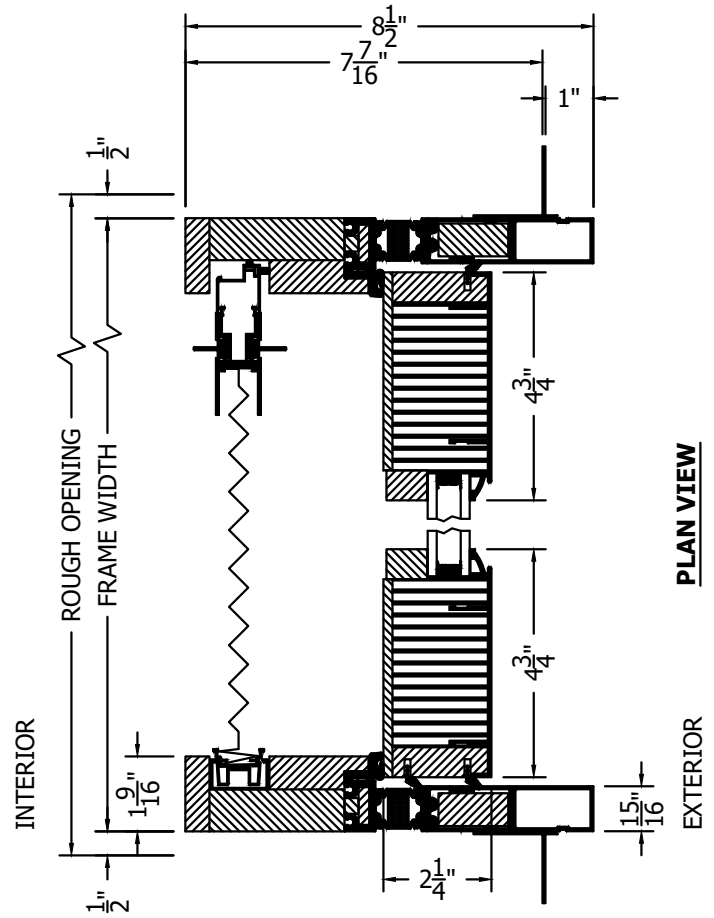

(SPECIFICATIONS MAY CHANGE WITHOUT NOTICE TO IMPROVE FUNCTION OR DESIGN)

ENERGY PERFORMANCE

**TRADITIONAL CLAD
 OUT-SWING BI-FOLD
 w/ALUMINIUM SILL
 & BRIO SCREEN**

SCALE: 3" = 1'-0"

INTERIOR WOOD STICKING OPTIONS

-  SQUARE STICKING
-  BEVEL STICKING
-  OVOLO STICKING

A SILL PAN IS REQUIRED FOR EXTERIOR DOORS.

TO PRINT TO SCALE, SELECT "ACTUAL SIZE" OR DESELECT "FIT TO PAGE" IN PRINT DIALOGUE BOX

PROPRIETARY AND CONFIDENTIAL
 THIS DRAWING AND ITS CONTENTS ARE THE PROPERTY OF AG MILLWORKS. REPRODUCTION OF ANY PART OF THE DRAWING IN ANY FORM WHATSOEVER WITHOUT THE PRIOR WRITTEN PERMISSION OF AG MILLWORKS IS STRICTLY FORBIDDEN. © 2021 AG MILLWORKS