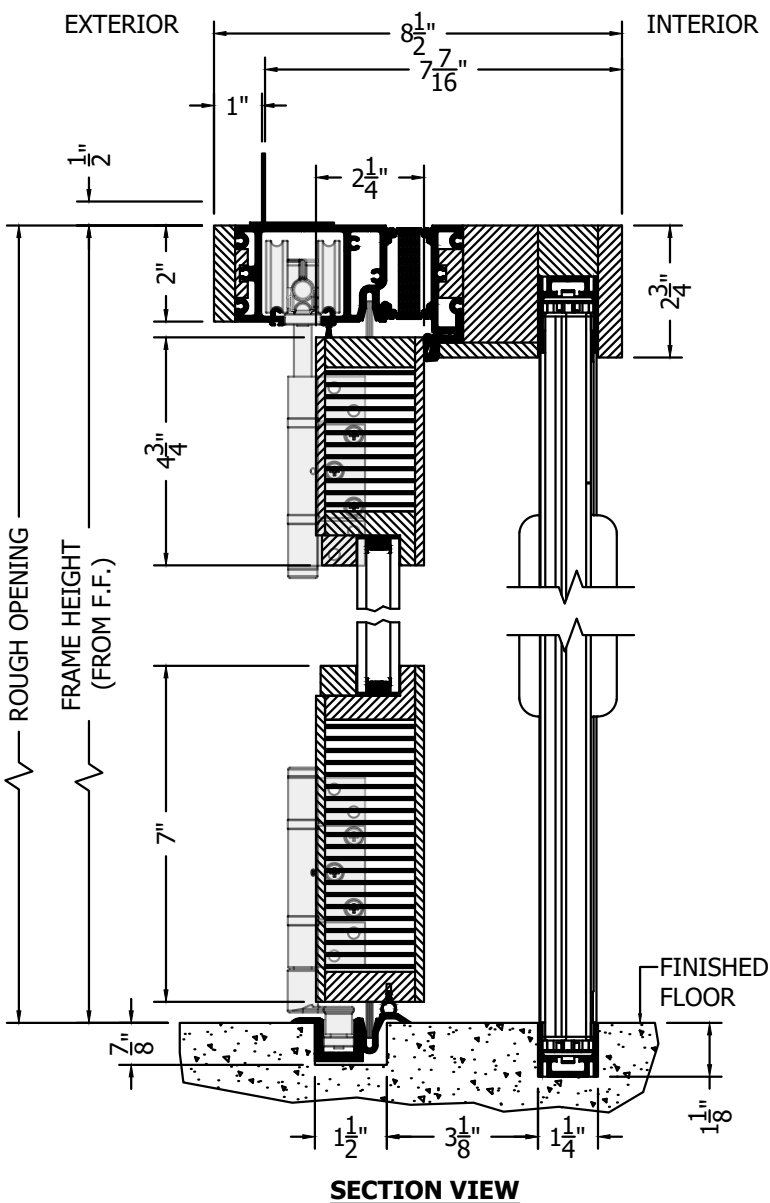

(SPECIFICATIONS MAY CHANGE WITHOUT NOTICE TO IMPROVE FUNCTION OR DESIGN)

ENERGY PERFORMANCE
TRADITIONAL ALL WOOD
OUT-SWING BI-FOLD
w/ULTRA GUIDE & BRIO SCREEN

SCALE: 3" = 1'-0"

NO WARRANTY FOR WATER, WIND OR DUST INFILTRATION ON BIFOLDS WITH ULTRA GUIDE CHANNELS.

IT IS THE SOLE RESPONSIBILITY OF THE CUSTOMER TO PROVIDE AN ADEQUATE WEEP SYSTEM FOR THE ULTRA GUIDE CHANNEL.

TO PRINT TO SCALE, SELECT "ACTUAL SIZE" OR DESELECT "FIT TO PAGE" IN PRINT DIALOGUE BOX

PROPRIETARY AND CONFIDENTIAL
 THIS DRAWING AND ITS CONTENTS ARE THE PROPERTY OF AG MILLWORKS. REPRODUCTION OF ANY PART OF THE DRAWING IN ANY FORM WHATSOEVER WITHOUT THE PRIOR WRITTEN PERMISSION OF AG MILLWORKS IS STRICTLY FORBIDDEN. © 2021 AG MILLWORKS