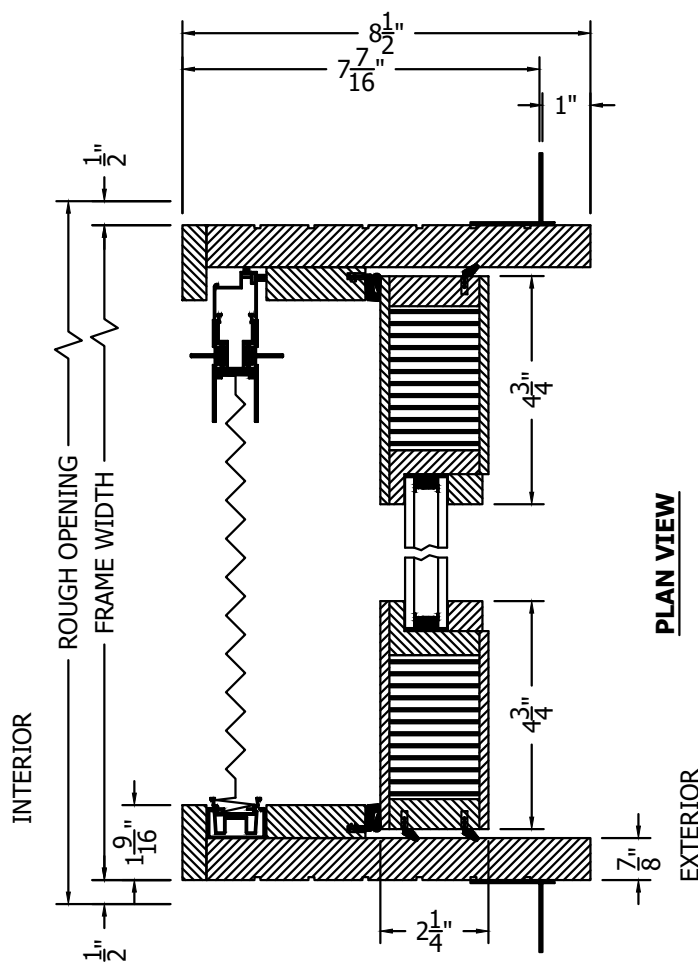

(SPECIFICATIONS MAY CHANGE WITHOUT NOTICE TO IMPROVE FUNCTION OR DESIGN)

ENERGY PERFORMANCE
TRADITIONAL ALL WOOD
OUT-SWING BI-FOLD
w/ULTRA GUIDE & BRIO SCREEN

SCALE: 3" = 1'-0"

NO WARRANTY FOR WATER, WIND OR DUST INFILTRATION ON BIFOLDS WITH ULTRA GUIDE CHANNELS.

IT IS THE SOLE RESPONSIBILITY OF THE CUSTOMER TO PROVIDE AN ADEQUATE WEEP SYSTEM FOR THE ULTRA GUIDE CHANNEL.

TO PRINT TO SCALE, SELECT "ACTUAL SIZE" OR DESELECT "FIT TO PAGE" IN PRINT DIALOGUE BOX

PROPRIETARY AND CONFIDENTIAL
 THIS DRAWING AND ITS CONTENTS ARE THE PROPERTY OF AG MILLWORKS. REPRODUCTION OF ANY PART OF THE DRAWING IN ANY FORM WHATSOEVER WITHOUT THE PRIOR WRITTEN PERMISSION OF AG MILLWORKS IS STRICTLY FORBIDDEN. © 2021 AG MILLWORKS