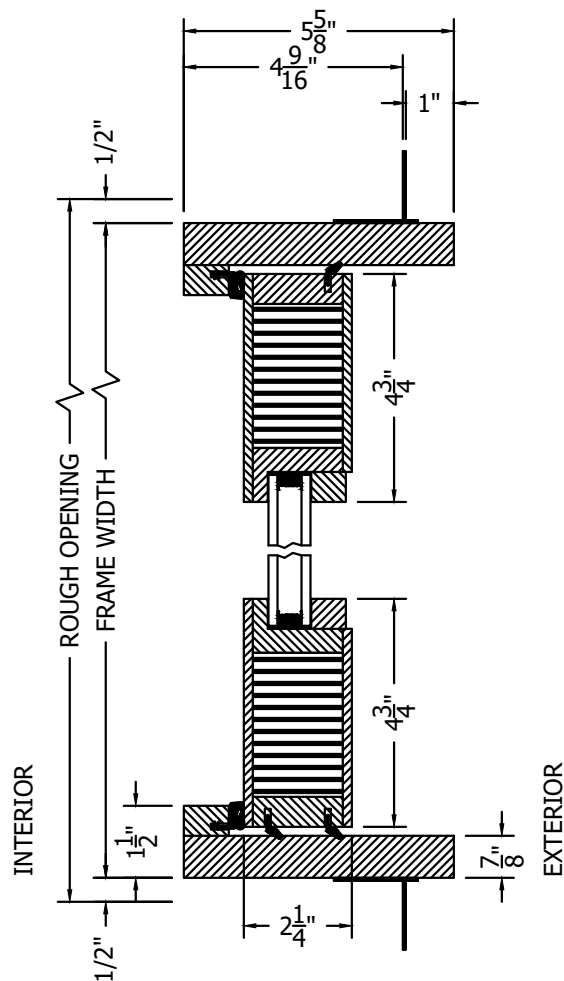

(SPECIFICATIONS MAY CHANGE WITHOUT NOTICE TO IMPROVE FUNCTION OR DESIGN)

ENERGY PERFORMANCE

TRADITIONAL ALL WOOD

OUT-SWING BI-FOLD

w/ULTRA GUIDE

SCALE: 3" = 1'-0"

PLAN VIEW

NO WARRANTY FOR WATER, WIND OR DUST INFILTRATION ON BIFOLDS WITH ULTRA GUIDE CHANNELS.

IT IS THE SOLE RESPONSIBILITY OF THE CUSTOMER TO PROVIDE AN ADEQUATE WEEP SYSTEM FOR THE ULTRA GUIDE CHANNEL.

TO PRINT TO SCALE, SELECT "ACTUAL SIZE" OR DESELECT "FIT TO PAGE" IN PRINT DIALOGUE BOX

PROPRIETARY AND CONFIDENTIAL
THIS DRAWING AND ITS CONTENTS ARE THE PROPERTY OF AG MILLWORKS. REPRODUCTION OF ANY PART OF THE DRAWING IN ANY FORM WHATSOEVER WITHOUT THE PRIOR WRITTEN PERMISSION OF AG MILLWORKS IS STRICTLY FORBIDDEN. © 2021 AG MILLWORKS