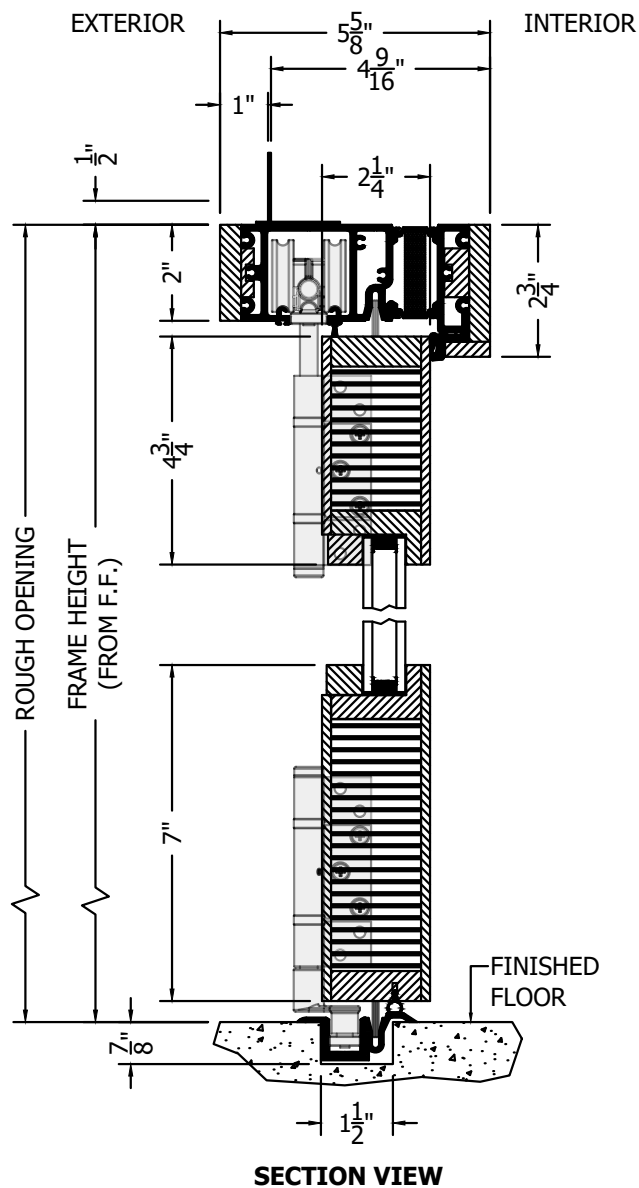

(SPECIFICATIONS MAY CHANGE WITHOUT NOTICE TO IMPROVE FUNCTION OR DESIGN)

ENERGY PERFORMANCE

TRADITIONAL ALL WOOD

OUT-SWING BI-FOLD

w/ULTRA GUIDE

SCALE: 3" = 1'-0"

PLAN VIEW

NO WARRANTY FOR WATER, WIND OR DUST INFILTRATION ON BIFOLDS WITH ULTRA GUIDE CHANNELS.

IT IS THE SOLE RESPONSIBILITY OF THE CUSTOMER TO PROVIDE AN ADEQUATE WEEP SYSTEM FOR THE ULTRA GUIDE CHANNEL.

TO PRINT TO SCALE, SELECT "ACTUAL SIZE" OR DESELECT "FIT TO PAGE" IN PRINT DIALOGUE BOX

PROPRIETARY AND CONFIDENTIAL
THIS DRAWING AND ITS CONTENTS ARE THE PROPERTY OF AG MILLWORKS. REPRODUCTION OF ANY PART OF THE DRAWING IN ANY FORM WHATSOEVER WITHOUT THE PRIOR WRITTEN PERMISSION OF AG MILLWORKS IS STRICTLY FORBIDDEN. © 2021 AG MILLWORKS