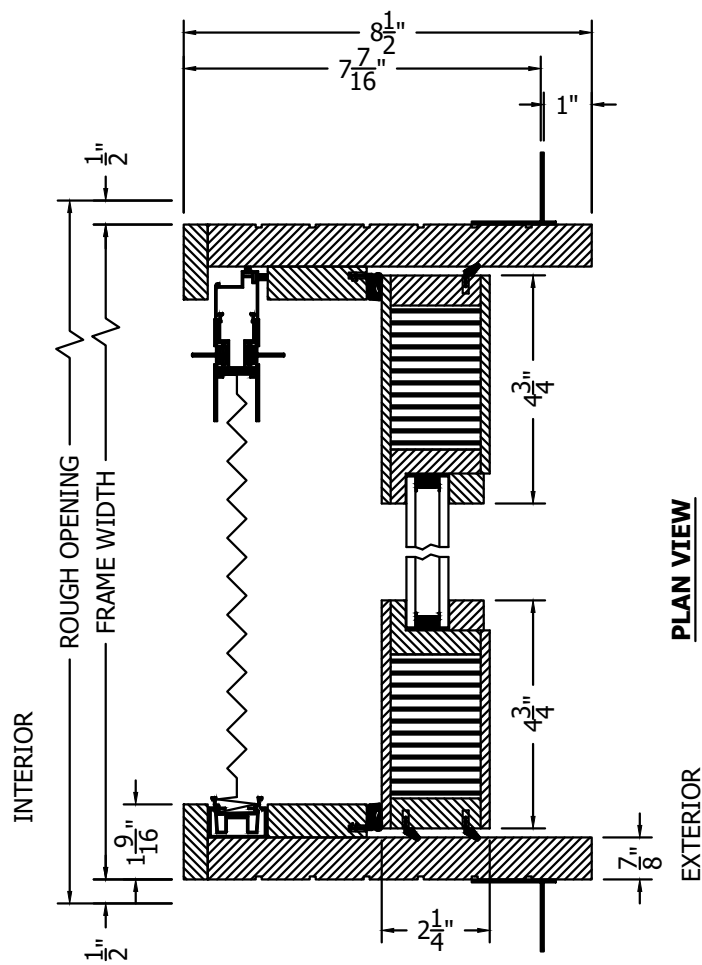

### OUT-SWING BI-FOLD

#### w/ALUMINUM SILL & BRIO SCREEN

SCALE: 3" = 1'-0"

**SECTION VIEW**

**PLAN VIEW**

A SILL PAN IS REQUIRED FOR EXTERIOR DOORS.

TO PRINT TO SCALE, SELECT "ACTUAL SIZE" OR DESELECT "FIT TO PAGE" IN PRINT DIALOGUE BOX