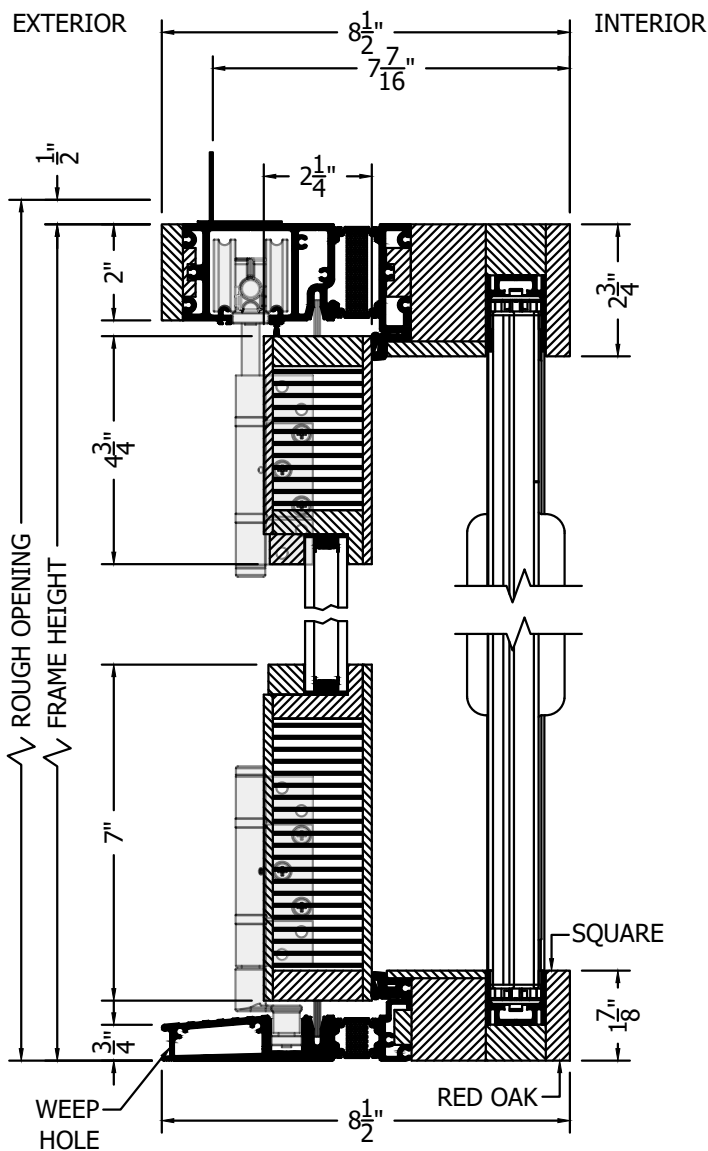

#### w/ALUMINUM SILL & BRIO SCREEN

SCALE: 3" = 1'-0"

**SECTION VIEW**

**PLAN VIEW**

A SILL PAN IS REQUIRED FOR EXTERIOR DOORS.

TO PRINT TO SCALE, SELECT "ACTUAL SIZE" OR DESELECT "FIT TO PAGE" IN PRINT DIALOGUE BOX