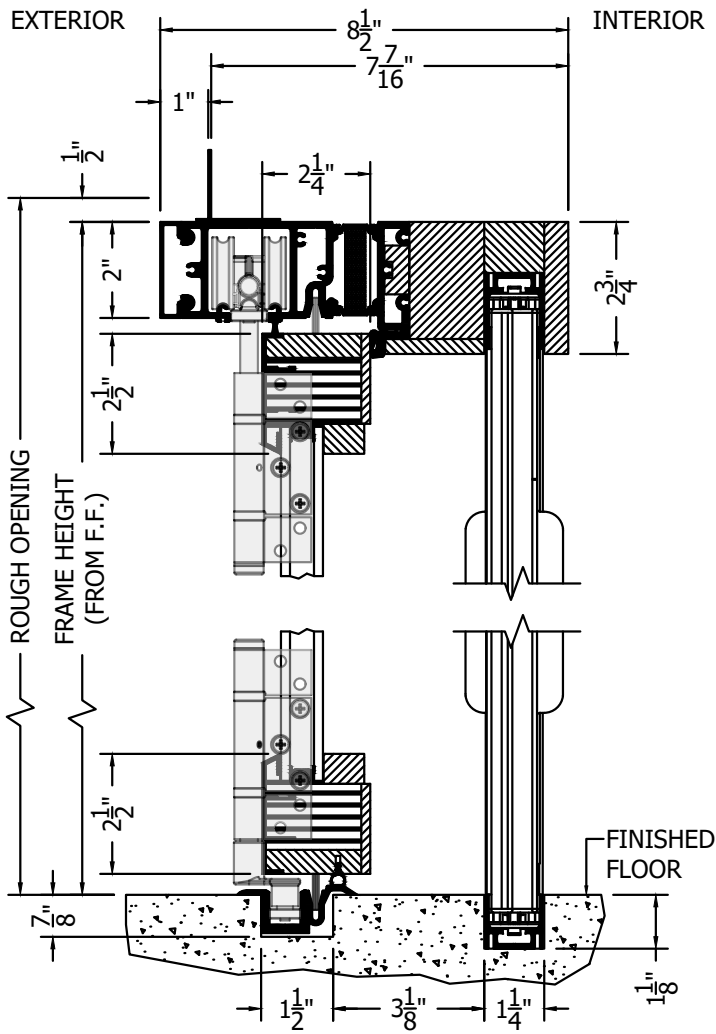

(SPECIFICATIONS MAY CHANGE WITHOUT NOTICE TO IMPROVE FUNCTION OR DESIGN)

ENERGY PERFORMANCE

**SLIMLINE CLAD
OUT-SWING BI-FOLD
w/ULTRA GUIDE
& BRIO SCREEN**

SCALE: 3" = 1'-0"

INTERIOR WOOD STICKING OPTIONS

-  SQUARE STICKING
-  BEVEL STICKING
-  OVOLO STICKING

SECTION VIEW

IT IS THE SOLE RESPONSIBILITY OF THE CUSTOMER TO PROVIDE AN ADEQUATE WEEP SYSTEM FOR THE ULTRA GUIDE CHANNEL.

TO PRINT TO SCALE, SELECT "ACTUAL SIZE" OR DESELECT "FIT TO PAGE" IN PRINT DIALOGUE BOX