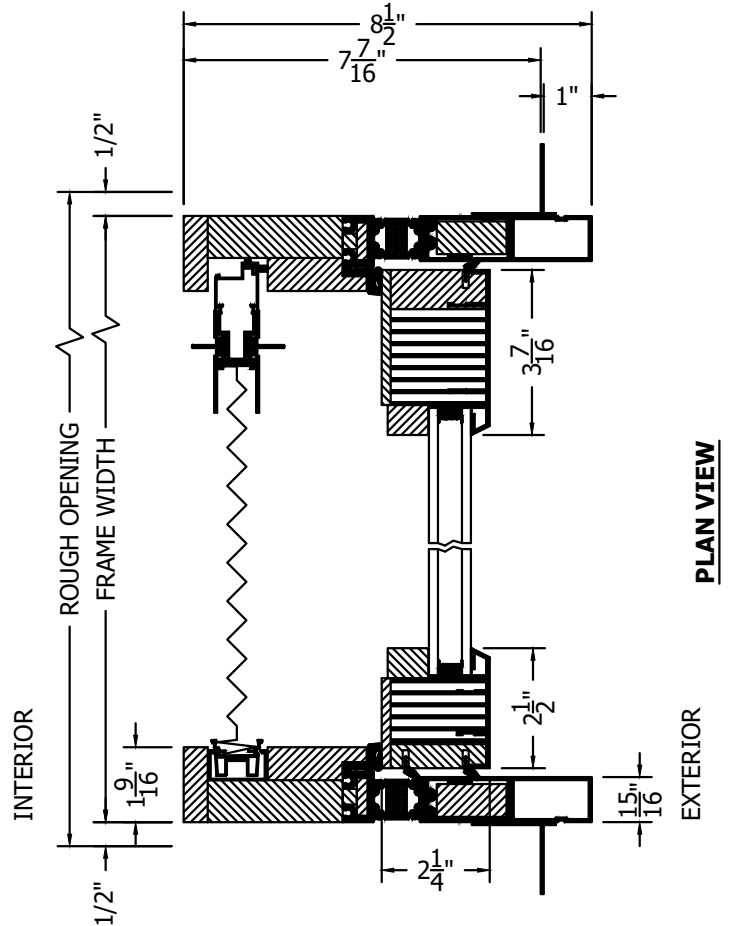

(SPECIFICATIONS MAY CHANGE WITHOUT NOTICE TO IMPROVE FUNCTION OR DESIGN)

ENERGY PERFORMANCE

**SLIMLINE CLAD
OUT-SWING BI-FOLD
w/ULTRA GUIDE
& BRIO SCREEN**

SCALE: 3" = 1'-0"

INTERIOR WOOD STICKING OPTIONS

-  SQUARE STICKING
-  BEVEL STICKING
-  OVOLO STICKING

SECTION VIEW

IT IS THE SOLE RESPONSIBILITY OF THE CUSTOMER TO PROVIDE AN ADEQUATE WEEP SYSTEM FOR THE ULTRA GUIDE CHANNEL.

TO PRINT TO SCALE, SELECT "ACTUAL SIZE" OR DESELECT "FIT TO PAGE" IN PRINT DIALOGUE BOX