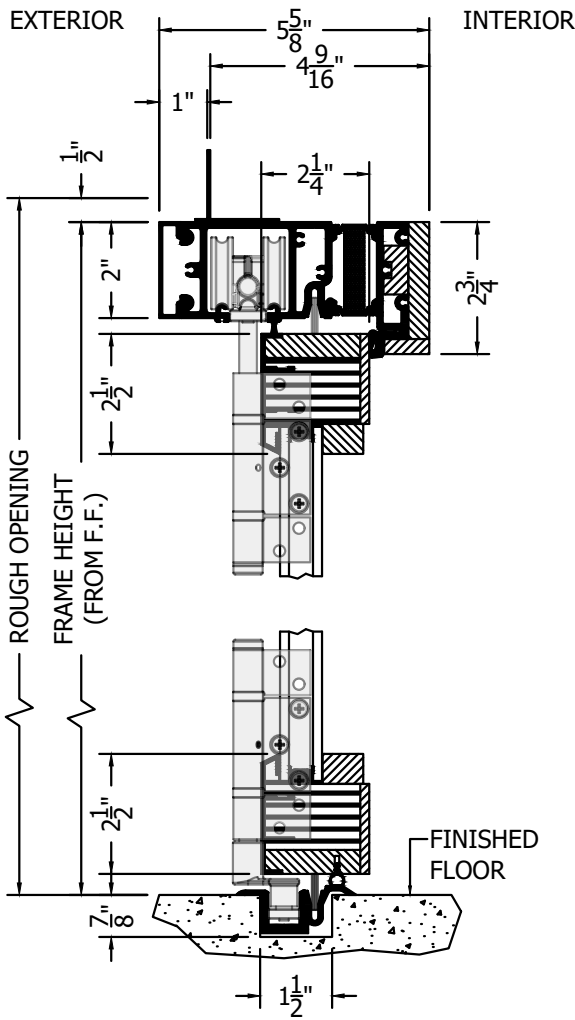

(SPECIFICATIONS MAY CHANGE WITHOUT NOTICE TO IMPROVE FUNCTION OR DESIGN)

ENERGY PERFORMANCE

**SLIMLINE CLAD
 OUT-SWING BI-FOLD
 w/ULTRA GUIDE**

SCALE: 3" = 1'-0"

INTERIOR WOOD STICKING OPTIONS

-  SQUARE STICKING
-  BEVEL STICKING
-  OVOLO STICKING