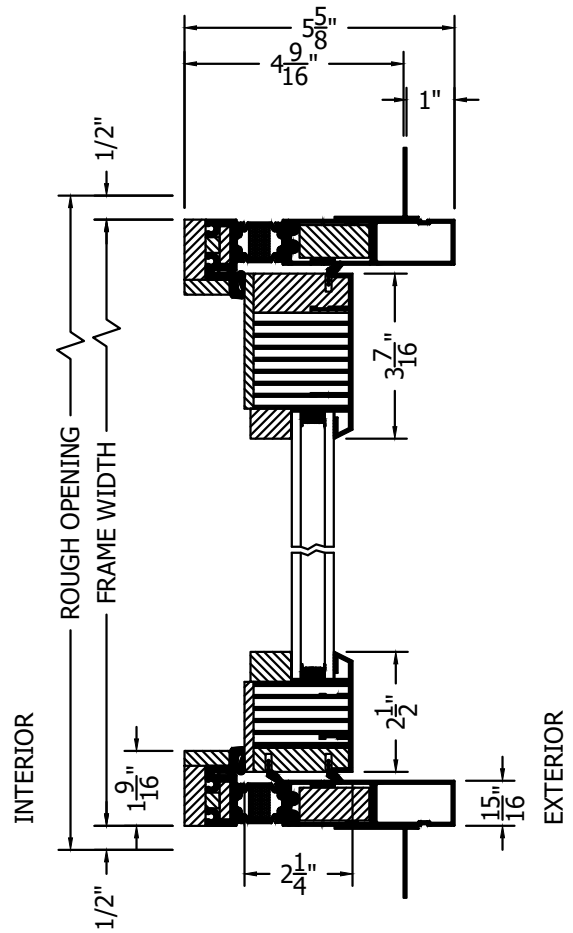

PLAN VIEW

NO WARRANTY FOR WATER, WIND OR DUST INFILTRATION ON BIFOLDS WITH ULTRA GUIDE CHANNELS.

IT IS THE SOLE RESPONSIBILITY OF THE CUSTOMER TO PROVIDE AN ADEQUATE WEEP SYSTEM FOR THE ULTRA GUIDE CHANNEL.

TO PRINT TO SCALE, SELECT "ACTUAL SIZE" OR DESELECT "FIT TO PAGE" IN PRINT DIALOGUE BOX

PROPRIETARY AND CONFIDENTIAL
THIS DRAWING AND ITS CONTENTS ARE THE PROPERTY OF AG MILLWORKS. REPRODUCTION OF ANY PART OF THE DRAWING IN ANY FORM WHATSOEVER WITHOUT THE PRIOR WRITTEN PERMISSION OF AG MILLWORKS IS STRICTLY FORBIDDEN. © 2021 AG MILLWORKS