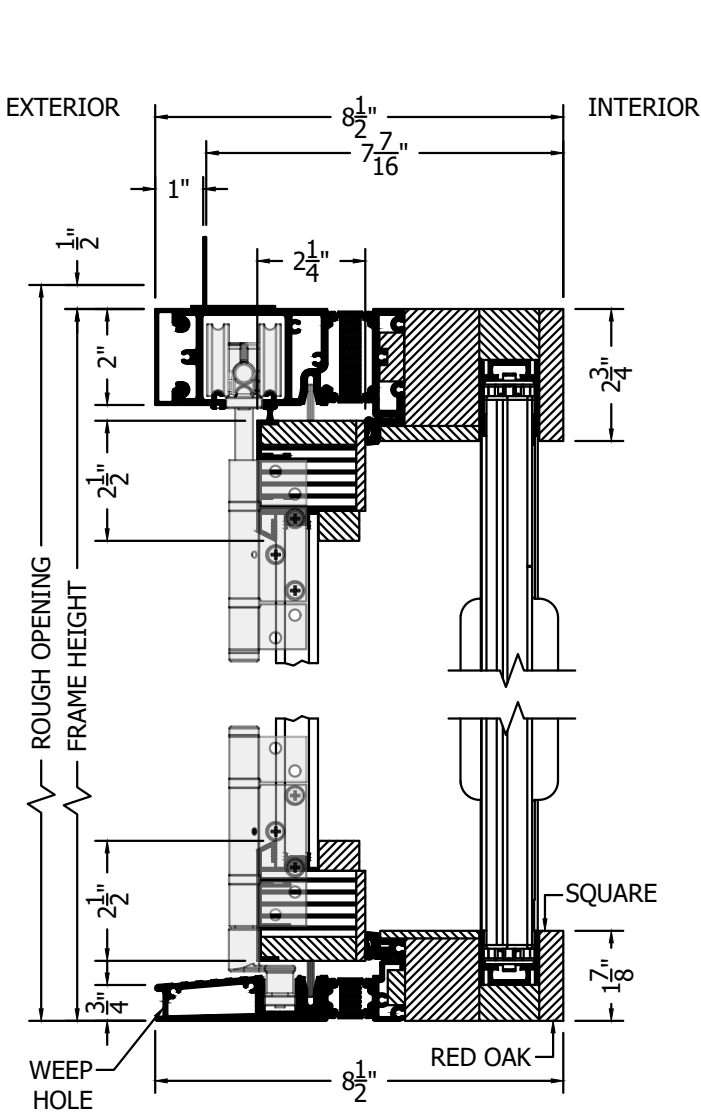

(SPECIFICATIONS MAY CHANGE WITHOUT NOTICE TO IMPROVE FUNCTION OR DESIGN)

ENERGY PERFORMANCE
SLIMLINE CLAD
OUT-SWING BI-FOLD
w/ALUMINIUM SILL
& POCKET BRIO SCREEN

SCALE: 3" = 1'-0"

INTERIOR WOOD STICKING OPTIONS

-  SQUARE STICKING
-  BEVEL STICKING
-  OVOLO STICKING

SECTION VIEW

PLAN VIEW

A SILL PAN IS REQUIRED FOR EXTERIOR DOORS.

TO PRINT TO SCALE, SELECT "ACTUAL SIZE" OR DESELECT "FIT TO PAGE" IN PRINT DIALOGUE BOX