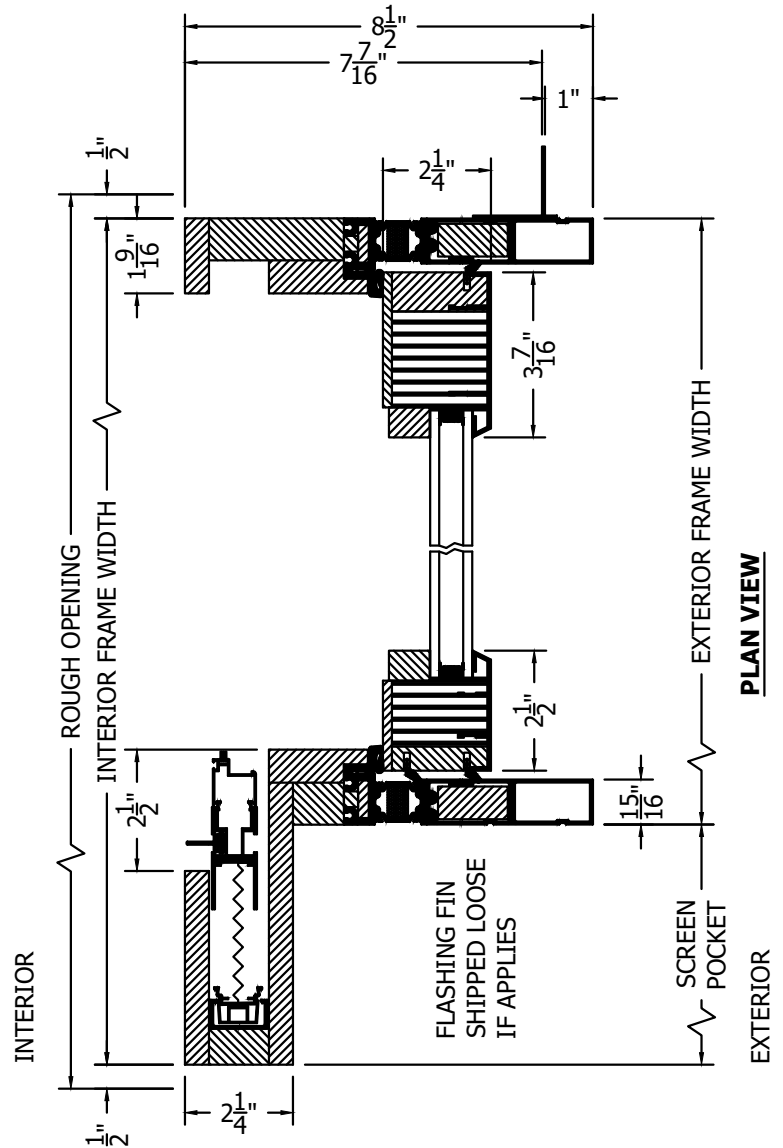

(SPECIFICATIONS MAY CHANGE WITHOUT NOTICE TO IMPROVE FUNCTION OR DESIGN)

ENERGY PERFORMANCE
SLIMLINE CLAD
OUT-SWING BI-FOLD
w/ALUMINIUM SILL
& POCKET BRIO SCREEN

SCALE: 3" = 1'-0"

INTERIOR WOOD STICKING OPTIONS

-  SQUARE STICKING
-  BEVEL STICKING
-  OVOLO STICKING

SECTION VIEW

PLAN VIEW

A SILL PAN IS REQUIRED FOR EXTERIOR DOORS.

TO PRINT TO SCALE, SELECT "ACTUAL SIZE" OR DESELECT "FIT TO PAGE" IN PRINT DIALOGUE BOX