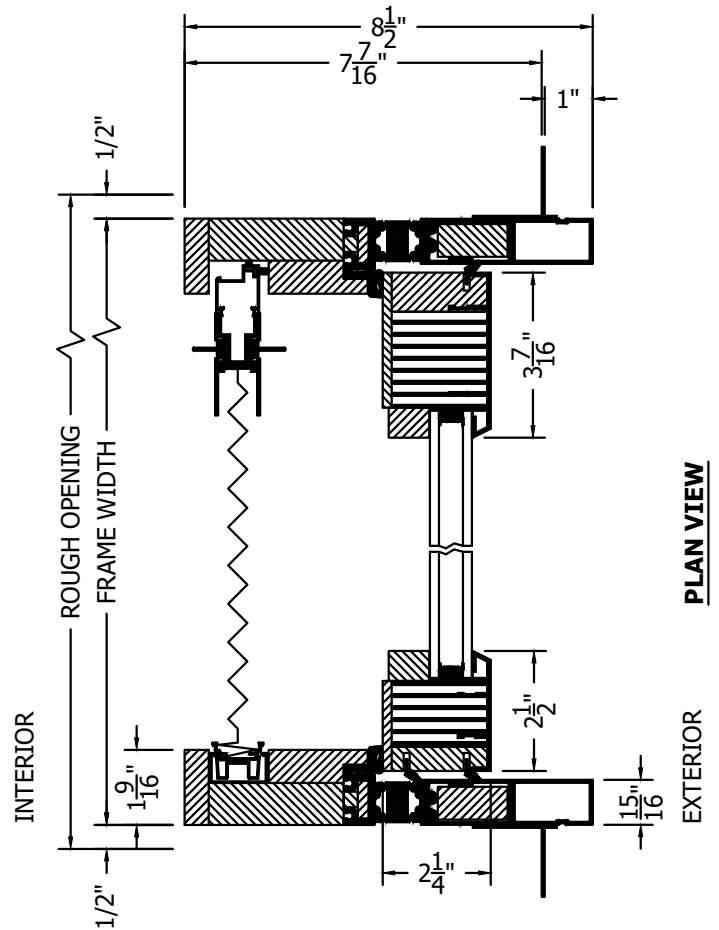

(SPECIFICATIONS MAY CHANGE WITHOUT NOTICE TO IMPROVE FUNCTION OR DESIGN)

ENERGY PERFORMANCE

SLIMLINE CLAD OUT-SWING BI-FOLD w/ALUMINIUM SILL & BRIO SCREEN

SCALE: 3" = 1'-0"

INTERIOR WOOD STICKING OPTIONS

- SQUARE STICKING
- BEVEL STICKING
- OVOLO STICKING

SECTION VIEW

PLAN VIEW

A SILL PAN IS REQUIRED FOR EXTERIOR DOORS.

TO PRINT TO SCALE, SELECT "ACTUAL SIZE" OR DESELECT "FIT TO PAGE" IN PRINT DIALOGUE BOX

PROPRIETARY AND CONFIDENTIAL
THIS DRAWING AND ITS CONTENTS ARE THE PROPERTY OF AG MILLWORKS. REPRODUCTION OF ANY PART OF THE DRAWING IN ANY FORM WHATSOEVER WITHOUT THE PRIOR WRITTEN PERMISSION OF AG MILLWORKS IS STRICTLY FORBIDDEN. © 2021 AG MILLWORKS