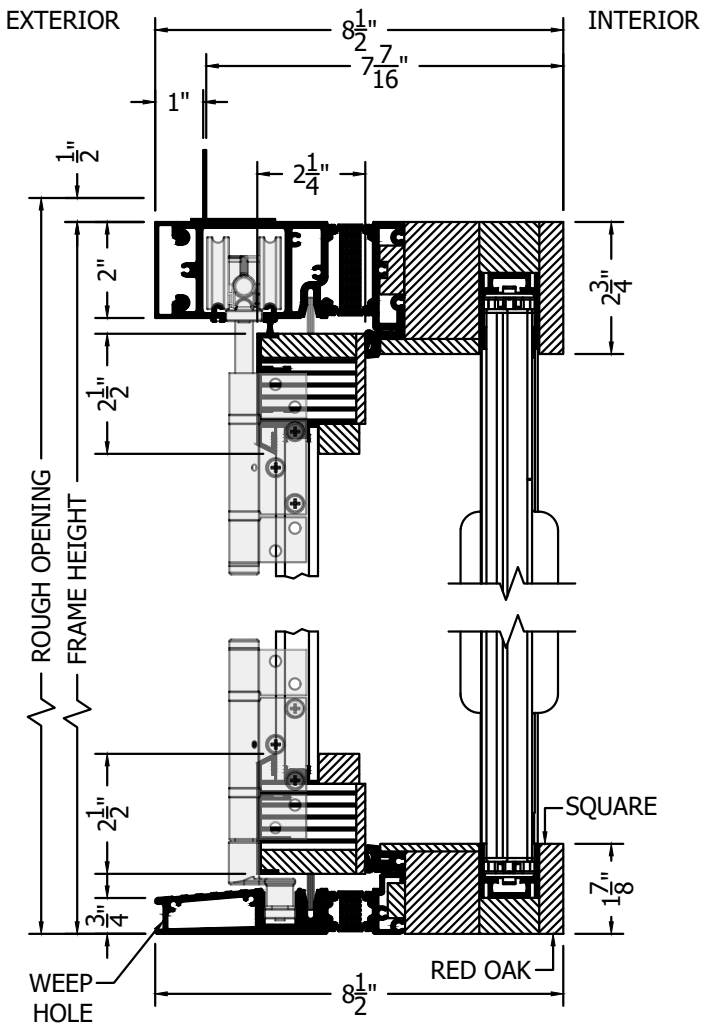

(SPECIFICATIONS MAY CHANGE WITHOUT NOTICE TO IMPROVE FUNCTION OR DESIGN)

ENERGY PERFORMANCE

SLIMLINE CLAD OUT-SWING BI-FOLD w/ALUMINIUM SILL & BRIO SCREEN

SCALE: 3" = 1'-0"

INTERIOR WOOD STICKING OPTIONS

- SQUARE STICKING
- BEVEL STICKING
- OVOLO STICKING

SECTION VIEW

PLAN VIEW

A SILL PAN IS REQUIRED FOR EXTERIOR DOORS.

TO PRINT TO SCALE, SELECT "ACTUAL SIZE" OR DESELECT "FIT TO PAGE" IN PRINT DIALOGUE BOX

PROPRIETARY AND CONFIDENTIAL
THIS DRAWING AND ITS CONTENTS ARE THE PROPERTY OF AG MILLWORKS. REPRODUCTION OF ANY PART OF THE DRAWING IN ANY FORM WHATSOEVER WITHOUT THE PRIOR WRITTEN PERMISSION OF AG MILLWORKS IS STRICTLY FORBIDDEN. © 2021 AG MILLWORKS