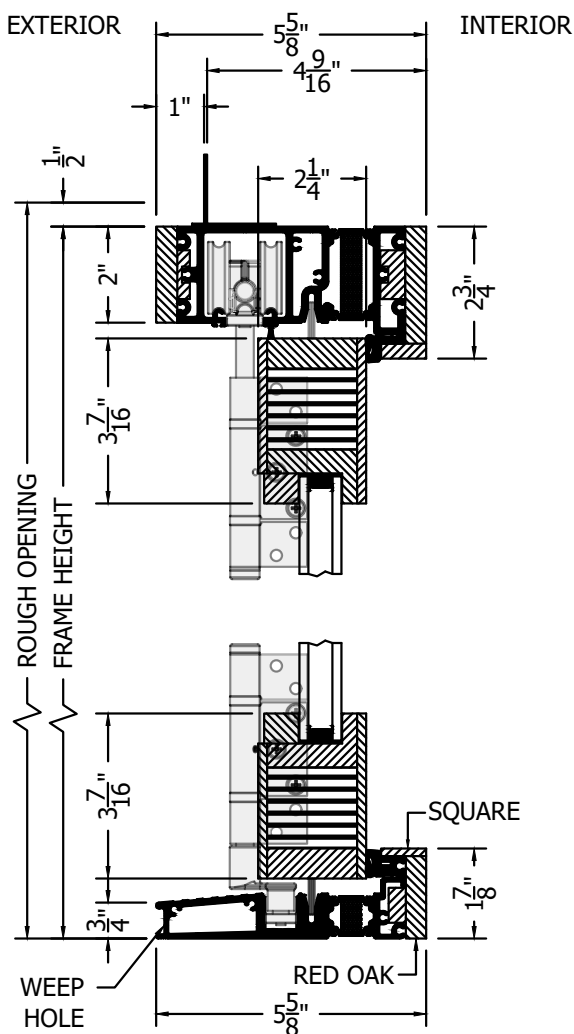

(SPECIFICATIONS MAY CHANGE WITHOUT NOTICE TO IMPROVE FUNCTION OR DESIGN)

ENERGY PERFORMANCE
EUROPEAN ALL WOOD
OUT-SWING BI-FOLD
w/ALUMINUM SILL

SCALE: 3" = 1'-0"

SECTION VIEW

PLAN VIEW

A SILL PAN IS REQUIRED FOR EXTERIOR DOORS.

TO PRINT TO SCALE, SELECT "ACTUAL SIZE" OR DESELECT "FIT TO PAGE" IN PRINT DIALOGUE BOX

PROPRIETARY AND CONFIDENTIAL
 THIS DRAWING AND ITS CONTENTS ARE THE PROPERTY OF AG MILLWORKS. REPRODUCTION OF ANY PART OF THE DRAWING IN ANY FORM WHATSOEVER WITHOUT THE PRIOR WRITTEN PERMISSION OF AG MILLWORKS IS STRICTLY FORBIDDEN. © 2021 AG MILLWORKS