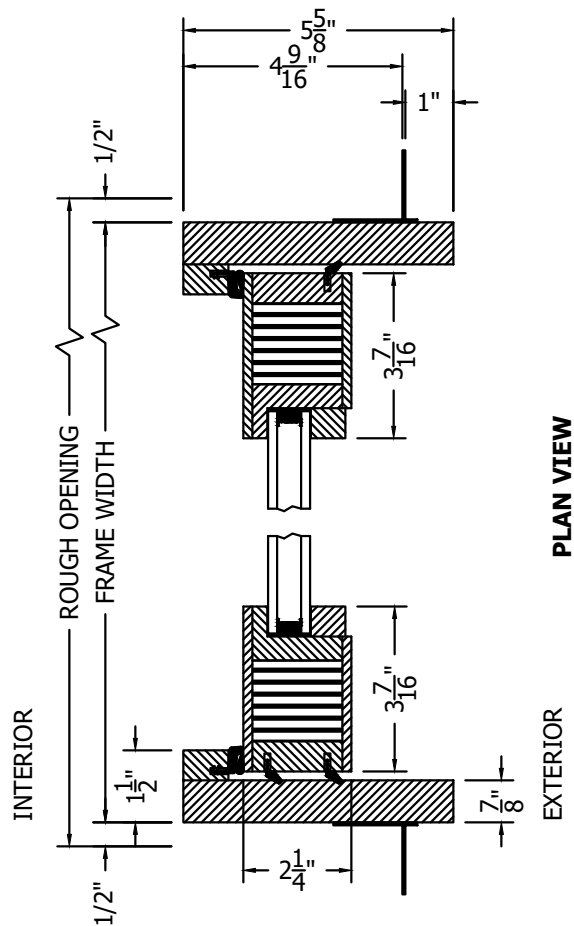

(SPECIFICATIONS MAY CHANGE WITHOUT NOTICE TO IMPROVE FUNCTION OR DESIGN)

ENERGY PERFORMANCE
EUROPEAN ALL WOOD
OUT-SWING BI-FOLD
w/ALUMINUM SILL

SCALE: 3" = 1'-0"

SECTION VIEW

PLAN VIEW

A SILL PAN IS REQUIRED FOR EXTERIOR DOORS.

TO PRINT TO SCALE, SELECT "ACTUAL SIZE" OR DESELECT "FIT TO PAGE" IN PRINT DIALOGUE BOX

PROPRIETARY AND CONFIDENTIAL
 THIS DRAWING AND ITS CONTENTS ARE THE PROPERTY OF AG MILLWORKS. REPRODUCTION OF ANY PART OF THE DRAWING IN ANY FORM WHATSOEVER WITHOUT THE PRIOR WRITTEN PERMISSION OF AG MILLWORKS IS STRICTLY FORBIDDEN. © 2021 AG MILLWORKS