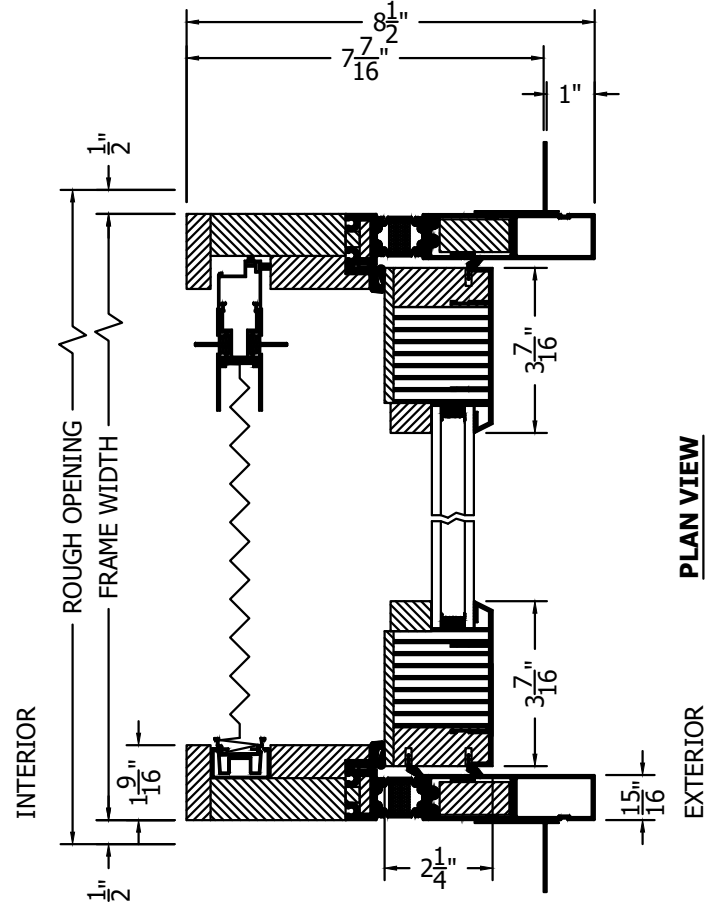

(SPECIFICATIONS MAY CHANGE WITHOUT NOTICE TO IMPROVE FUNCTION OR DESIGN)

ENERGY PERFORMANCE

**EUROPEAN CLAD
OUT-SWING BI-FOLD
w/ULTRA GUIDE
& BRIO SCREEN**

SCALE: 3" = 1'-0"

INTERIOR WOOD STICKING OPTIONS

-  SQUARE STICKING
-  BEVEL STICKING
-  OVOLO STICKING

SECTION VIEW

IT IS THE SOLE RESPONSIBILITY OF THE CUSTOMER TO PROVIDE AN ADEQUATE WEEP SYSTEM FOR THE ULTRA GUIDE CHANNEL.

TO PRINT TO SCALE, SELECT "ACTUAL SIZE" OR DESELECT "FIT TO PAGE" IN PRINT DIALOGUE BOX