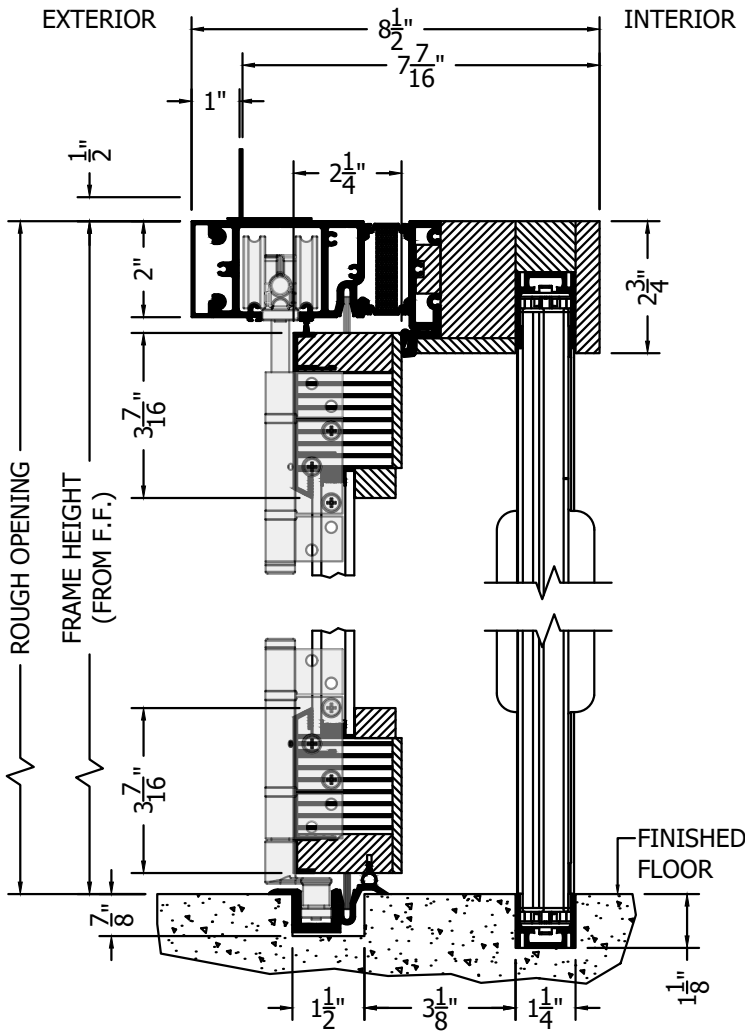

(SPECIFICATIONS MAY CHANGE WITHOUT NOTICE TO IMPROVE FUNCTION OR DESIGN)

ENERGY PERFORMANCE

**EUROPEAN CLAD
OUT-SWING BI-FOLD
w/ULTRA GUIDE
& BRIO SCREEN**

SCALE: 3" = 1'-0"

INTERIOR WOOD STICKING OPTIONS

-  SQUARE STICKING
-  BEVEL STICKING
-  OVOLO STICKING

SECTION VIEW

IT IS THE SOLE RESPONSIBILITY OF THE CUSTOMER TO PROVIDE AN ADEQUATE WEEP SYSTEM FOR THE ULTRA GUIDE CHANNEL.

TO PRINT TO SCALE, SELECT "ACTUAL SIZE" OR DESELECT "FIT TO PAGE" IN PRINT DIALOGUE BOX