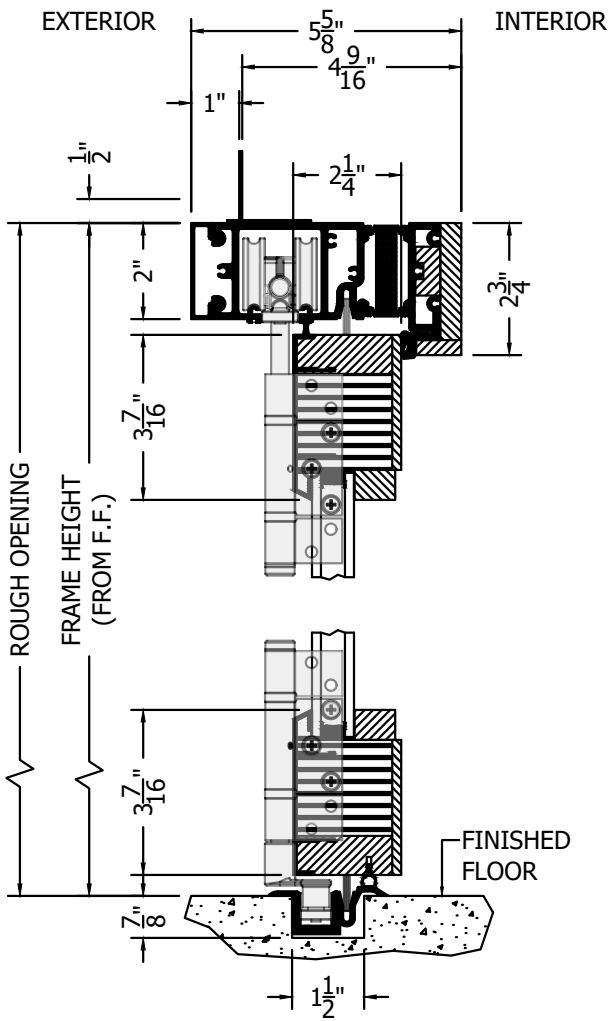

(SPECIFICATIONS MAY CHANGE WITHOUT NOTICE TO IMPROVE FUNCTION OR DESIGN)

ENERGY PERFORMANCE

**EUROPEAN CLAD
 OUT-SWING BI-FOLD
 w/ULTRA GUIDE**

SCALE: 3" = 1'-0"

INTERIOR WOOD STICKING OPTIONS

-  SQUARE STICKING
-  BEVEL STICKING
-  OVOLO STICKING