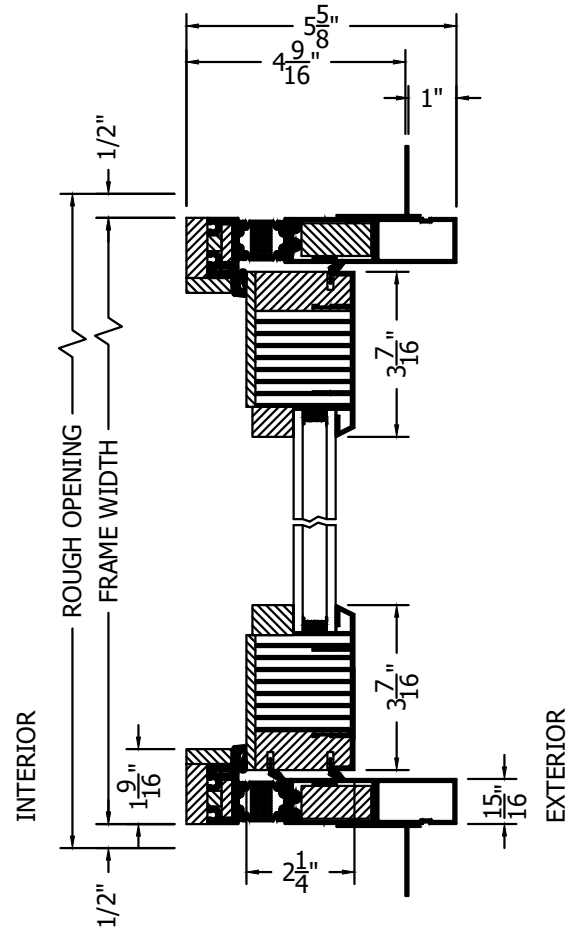

PLAN VIEW

NO WARRANTY FOR WATER, WIND OR DUST INFILTRATION ON BIFOLDS WITH ULTRA GUIDE CHANNELS.

IT IS THE SOLE RESPONSIBILITY OF THE CUSTOMER TO PROVIDE AN ADEQUATE WEEP SYSTEM FOR THE ULTRA GUIDE CHANNEL.

TO PRINT TO SCALE, SELECT "ACTUAL SIZE" OR DESELECT "FIT TO PAGE" IN PRINT DIALOGUE BOX

PROPRIETARY AND CONFIDENTIAL
THIS DRAWING AND ITS CONTENTS ARE THE PROPERTY OF AG MILLWORKS. REPRODUCTION OF ANY PART OF THE DRAWING IN ANY FORM WHATSOEVER WITHOUT THE PRIOR WRITTEN PERMISSION OF AG MILLWORKS IS STRICTLY FORBIDDEN. © 2021 AG MILLWORKS