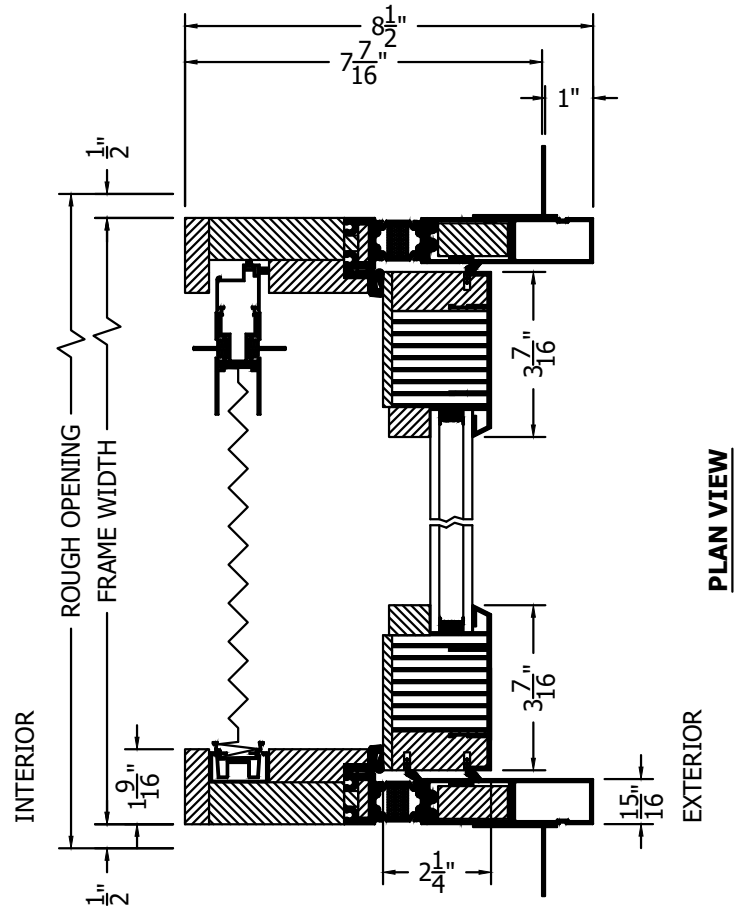

(SPECIFICATIONS MAY CHANGE WITHOUT NOTICE TO IMPROVE FUNCTION OR DESIGN)

**ENERGY PERFORMANCE**

**EUROPEAN CLAD  
OUT-SWING BI-FOLD  
w/ALUMINIUM SILL  
& BRIO SCREEN**

SCALE: 3" = 1'-0"

**INTERIOR WOOD STICKING OPTIONS**

-  SQUARE STICKING
-  BEVEL STICKING
-  OVOLO STICKING

**SECTION VIEW**

**PLAN VIEW**

A SILL PAN IS REQUIRED FOR EXTERIOR DOORS.

TO PRINT TO SCALE, SELECT "ACTUAL SIZE" OR DESELECT "FIT TO PAGE" IN PRINT DIALOGUE BOX