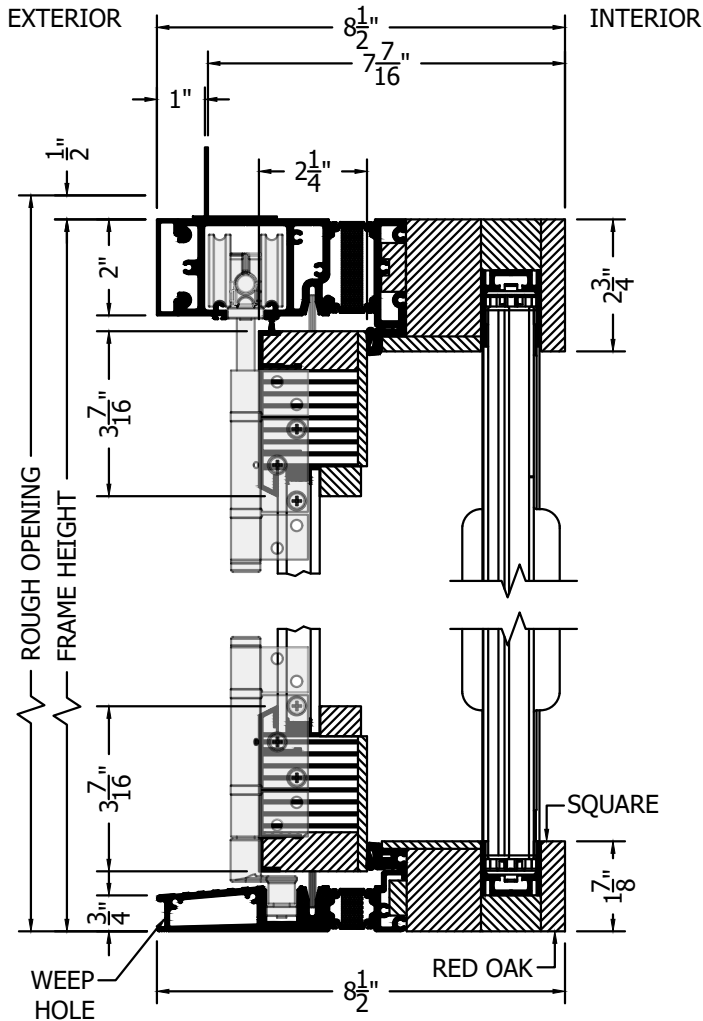

(SPECIFICATIONS MAY CHANGE WITHOUT NOTICE TO IMPROVE FUNCTION OR DESIGN)

**ENERGY PERFORMANCE**

**EUROPEAN CLAD  
OUT-SWING BI-FOLD  
w/ALUMINIUM SILL  
& BRIO SCREEN**

SCALE: 3" = 1'-0"

**INTERIOR WOOD STICKING OPTIONS**

-  SQUARE STICKING
-  BEVEL STICKING
-  OVOLO STICKING

**SECTION VIEW**

**PLAN VIEW**

A SILL PAN IS REQUIRED FOR EXTERIOR DOORS.

TO PRINT TO SCALE, SELECT "ACTUAL SIZE" OR DESELECT "FIT TO PAGE" IN PRINT DIALOGUE BOX