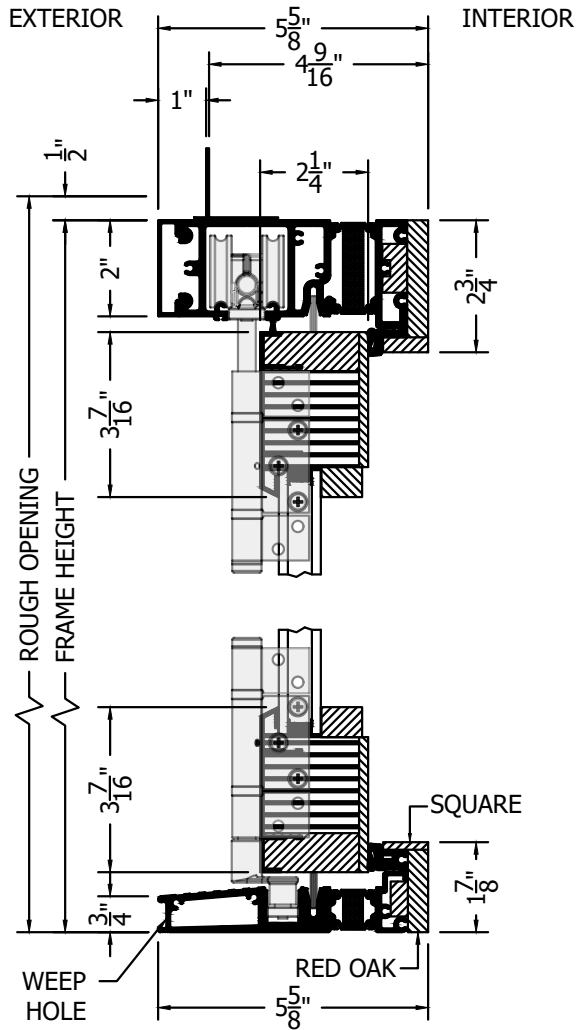

(SPECIFICATIONS MAY CHANGE WITHOUT NOTICE TO IMPROVE FUNCTION OR DESIGN)

ENERGY PERFORMANCE

EUROPEAN CLAD

OUT-SWING BI-FOLD

w/ALUMINIUM SILL

SCALE: 3" = 1'-0"

INTERIOR WOOD STICKING OPTIONS

-  SQUARE STICKING
-  BEVEL STICKING
-  OVOLO STICKING

SECTION VIEW

PLAN VIEW

A SILL PAN IS REQUIRED FOR EXTERIOR DOORS.

TO PRINT TO SCALE, SELECT "ACTUAL SIZE" OR DESELECT "FIT TO PAGE" IN PRINT DIALOGUE BOX

PROPRIETARY AND CONFIDENTIAL
 THIS DRAWING AND ITS CONTENTS ARE THE PROPERTY OF AG MILLWORKS. REPRODUCTION OF ANY PART OF THE DRAWING IN ANY FORM WHATSOEVER WITHOUT THE PRIOR WRITTEN PERMISSION OF AG MILLWORKS IS STRICTLY FORBIDDEN. © 2021 AG MILLWORKS