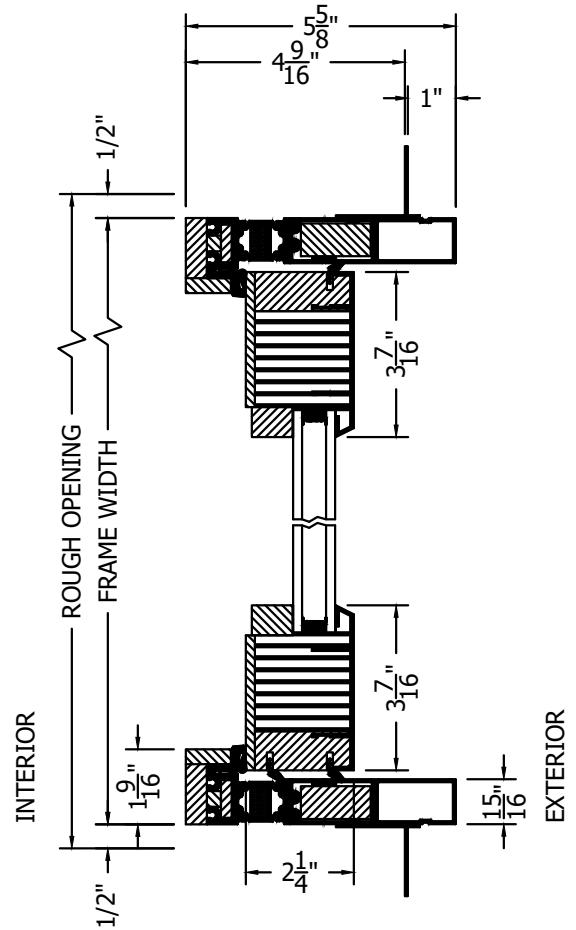

(SPECIFICATIONS MAY CHANGE WITHOUT NOTICE TO IMPROVE FUNCTION OR DESIGN)

ENERGY PERFORMANCE

EUROPEAN CLAD

OUT-SWING BI-FOLD

w/ALUMINIUM SILL

SCALE: 3" = 1'-0"

INTERIOR WOOD STICKING OPTIONS

-  SQUARE STICKING
-  BEVEL STICKING
-  OVOLO STICKING

SECTION VIEW

PLAN VIEW

A SILL PAN IS REQUIRED FOR EXTERIOR DOORS.

TO PRINT TO SCALE, SELECT "ACTUAL SIZE" OR DESELECT "FIT TO PAGE" IN PRINT DIALOGUE BOX

PROPRIETARY AND CONFIDENTIAL
 THIS DRAWING AND ITS CONTENTS ARE THE PROPERTY OF AG MILLWORKS. REPRODUCTION OF ANY PART OF THE DRAWING IN ANY FORM WHATSOEVER WITHOUT THE PRIOR WRITTEN PERMISSION OF AG MILLWORKS IS STRICTLY FORBIDDEN. © 2021 AG MILLWORKS