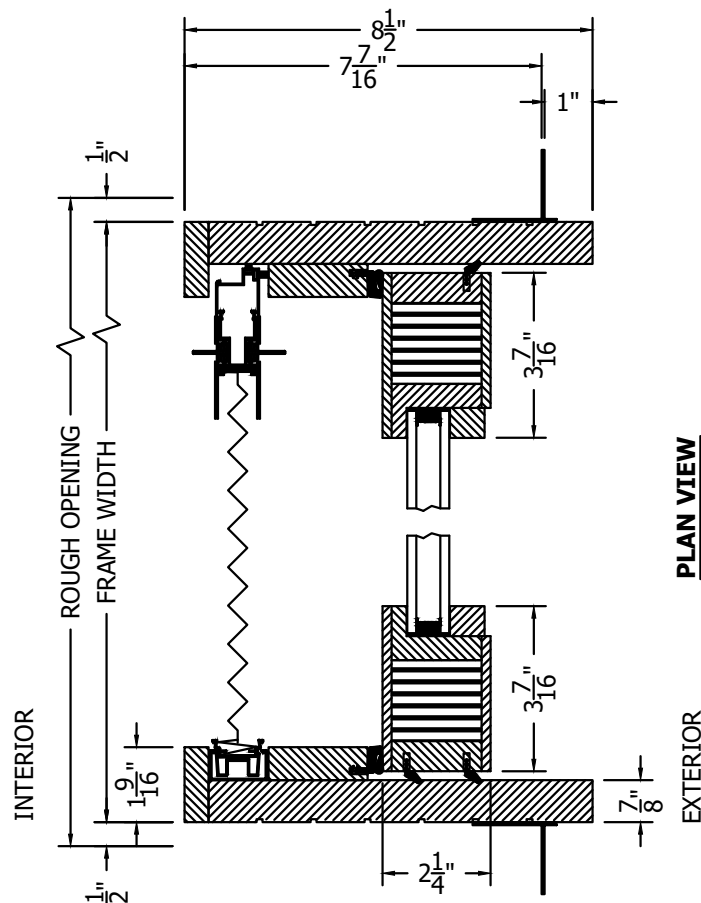

(SPECIFICATIONS MAY CHANGE WITHOUT NOTICE TO IMPROVE FUNCTION OR DESIGN)

ENERGY PERFORMANCE
EUROPEAN ALL WOOD
OUT-SWING BI-FOLD
w/ULTRA GUIDE & BRIO SCREEN

SCALE: 3" = 1'-0"

NO WARRANTY FOR WATER, WIND OR DUST INFILTRATION ON BIFOLDS WITH ULTRA GUIDE CHANNELS.

IT IS THE SOLE RESPONSIBILITY OF THE CUSTOMER TO PROVIDE AN ADEQUATE WEEP SYSTEM FOR THE ULTRA GUIDE CHANNEL.

TO PRINT TO SCALE, SELECT "ACTUAL SIZE" OR DESELECT "FIT TO PAGE" IN PRINT DIALOGUE BOX

PROPRIETARY AND CONFIDENTIAL
 THIS DRAWING AND ITS CONTENTS ARE THE PROPERTY OF AG MILLWORKS. REPRODUCTION OF ANY PART OF THE DRAWING IN ANY FORM WHATSOEVER WITHOUT THE PRIOR WRITTEN PERMISSION OF AG MILLWORKS IS STRICTLY FORBIDDEN. © 2021 AG MILLWORKS