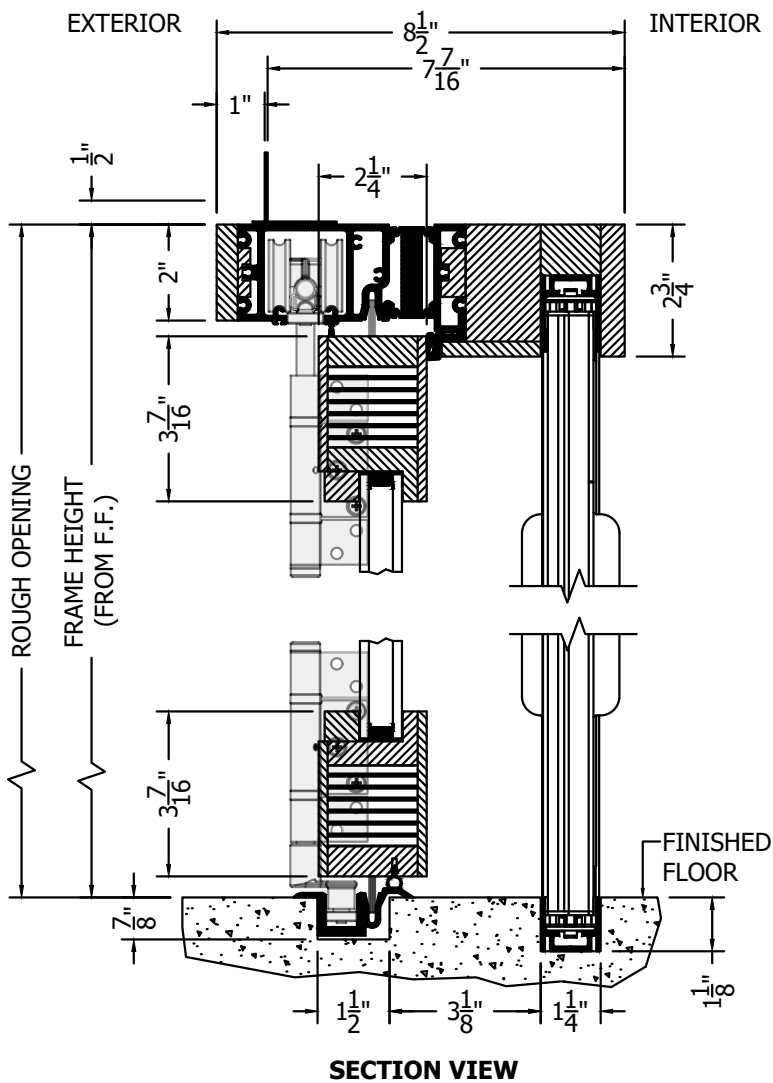

(SPECIFICATIONS MAY CHANGE WITHOUT NOTICE TO IMPROVE FUNCTION OR DESIGN)

ENERGY PERFORMANCE
EUROPEAN ALL WOOD
OUT-SWING BI-FOLD
w/ULTRA GUIDE & BRIO SCREEN

SCALE: 3" = 1'-0"

NO WARRANTY FOR WATER, WIND OR DUST INFILTRATION ON BIFOLDS WITH ULTRA GUIDE CHANNELS.

IT IS THE SOLE RESPONSIBILITY OF THE CUSTOMER TO PROVIDE AN ADEQUATE WEEP SYSTEM FOR THE ULTRA GUIDE CHANNEL.

TO PRINT TO SCALE, SELECT "ACTUAL SIZE" OR DESELECT "FIT TO PAGE" IN PRINT DIALOGUE BOX

PROPRIETARY AND CONFIDENTIAL
 THIS DRAWING AND ITS CONTENTS ARE THE PROPERTY OF AG MILLWORKS. REPRODUCTION OF ANY PART OF THE DRAWING IN ANY FORM WHATSOEVER WITHOUT THE PRIOR WRITTEN PERMISSION OF AG MILLWORKS IS STRICTLY FORBIDDEN. © 2021 AG MILLWORKS