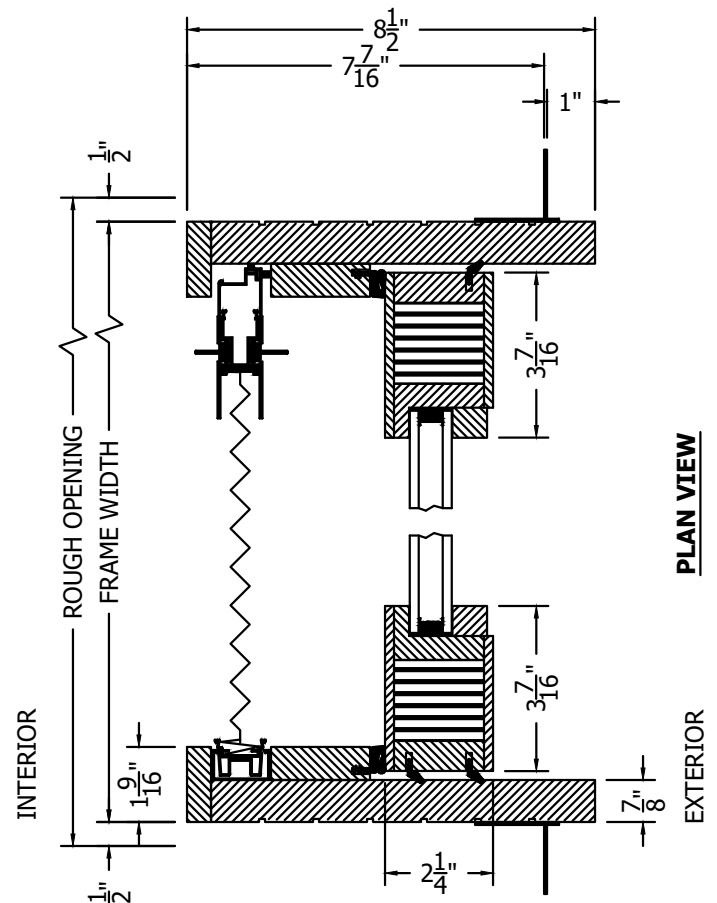

(SPECIFICATIONS MAY CHANGE WITHOUT NOTICE TO IMPROVE FUNCTION OR DESIGN)

ENERGY PERFORMANCE

EUROPEAN ALL WOOD

OUT-SWING BI-FOLD

w/ALUMINUM SILL & BRIO SCREEN

SCALE: 3" = 1'-0"

SECTION VIEW

PLAN VIEW

A SILL PAN IS REQUIRED FOR EXTERIOR DOORS.

TO PRINT TO SCALE, SELECT "ACTUAL SIZE" OR DESELECT "FIT TO PAGE" IN PRINT DIALOGUE BOX

PROPRIETARY AND CONFIDENTIAL
THIS DRAWING AND ITS CONTENTS ARE THE PROPERTY OF AG MILLWORKS. REPRODUCTION OF ANY PART OF THE DRAWING IN ANY FORM WHATSOEVER WITHOUT THE PRIOR WRITTEN PERMISSION OF AG MILLWORKS IS STRICTLY FORBIDDEN. © 2021 AG MILLWORKS