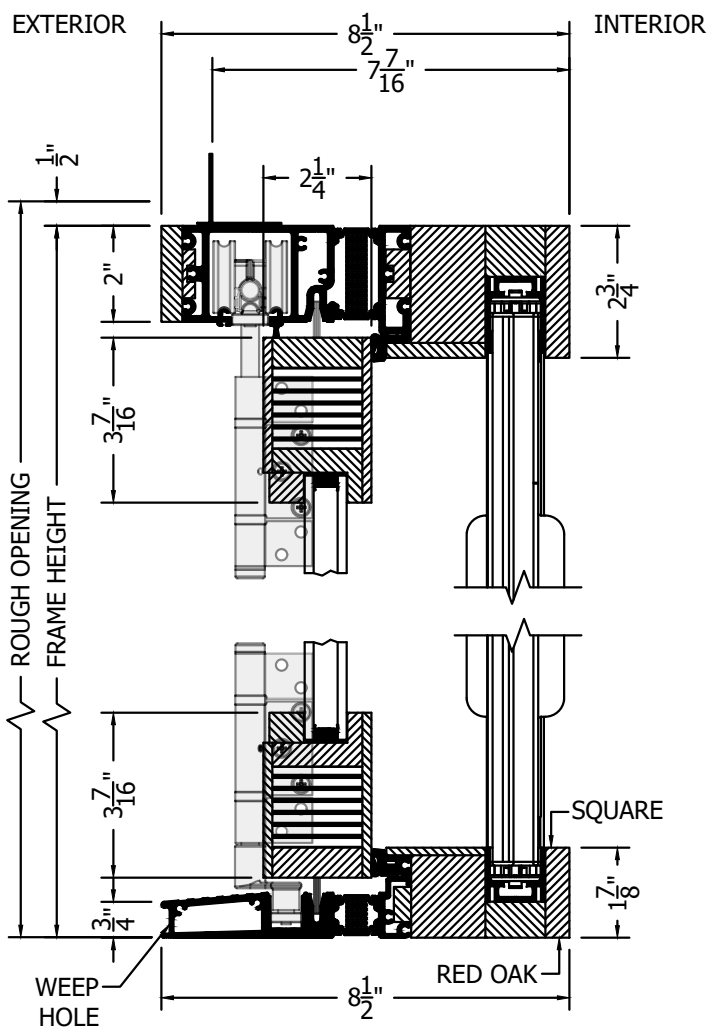

(SPECIFICATIONS MAY CHANGE WITHOUT NOTICE TO IMPROVE FUNCTION OR DESIGN)

ENERGY PERFORMANCE

EUROPEAN ALL WOOD

OUT-SWING BI-FOLD

w/ALUMINUM SILL & BRIO SCREEN

SCALE: 3" = 1'-0"

SECTION VIEW

PLAN VIEW

A SILL PAN IS REQUIRED FOR EXTERIOR DOORS.

TO PRINT TO SCALE, SELECT "ACTUAL SIZE" OR DESELECT "FIT TO PAGE" IN PRINT DIALOGUE BOX

PROPRIETARY AND CONFIDENTIAL
THIS DRAWING AND ITS CONTENTS ARE THE PROPERTY OF AG MILLWORKS. REPRODUCTION OF ANY PART OF THE DRAWING IN ANY FORM WHATSOEVER WITHOUT THE PRIOR WRITTEN PERMISSION OF AG MILLWORKS IS STRICTLY FORBIDDEN. © 2021 AG MILLWORKS