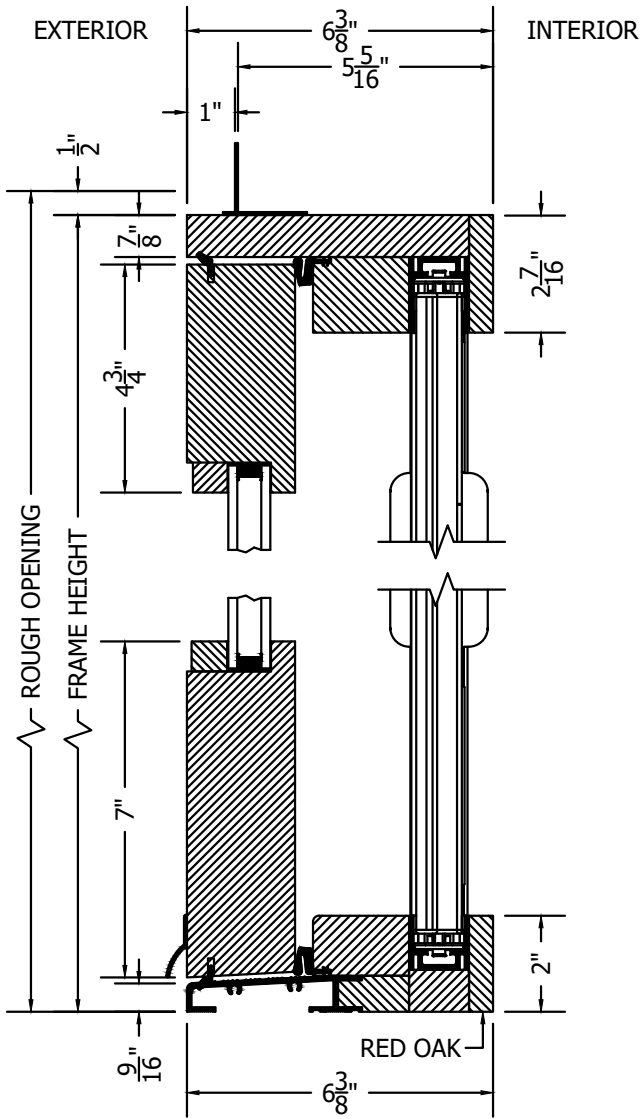

# TRADITIONAL SOLID ACCOYA OUT-SWING FRENCH SINGLE DOOR w/ALUMINUM SILL & BRIO SCREEN

SCALE: 3" = 1'-0"

**SECTION VIEW**

**PLAN VIEW**

**TO PRINT TO SCALE, SELECT "ACTUAL SIZE" OR Deselect "FIT TO PAGE" IN PRINT DIALOGUE BOX**