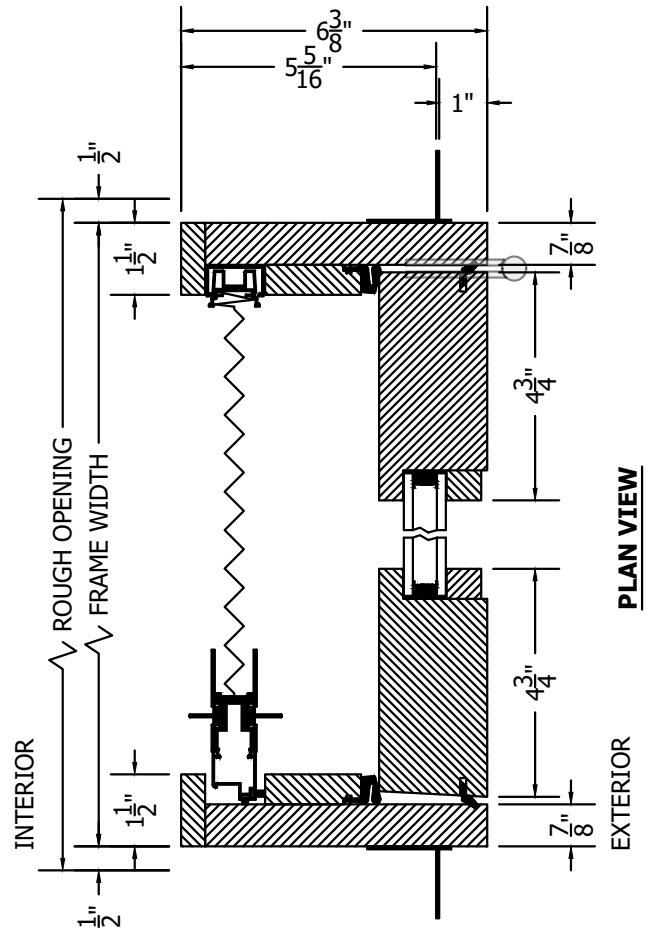

# TRADITIONAL SOLID ACCOYA OUT-SWING FRENCH SINGLE DOOR w/ALUMINUM SILL & BRIO SCREEN

SCALE: 3" = 1'-0"

**SECTION VIEW**

**PLAN VIEW**

**TO PRINT TO SCALE, SELECT "ACTUAL SIZE" OR Deselect "FIT TO PAGE" IN PRINT DIALOGUE BOX**