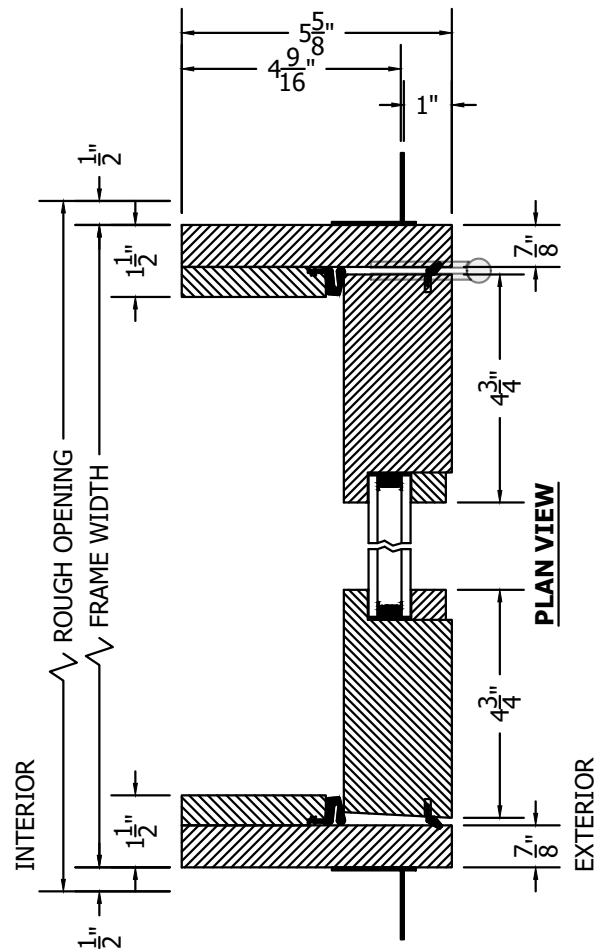

# TRADITIONAL SOLID ACCOYA OUT-SWING FRENCH SINGLE DOOR w/ALUMINUM SILL

SCALE: 3" = 1'-0"

**SECTION VIEW**

**TO PRINT TO SCALE, SELECT "ACTUAL SIZE" OR DESELECT "FIT TO PAGE" IN PRINT DIALOGUE BOX**

PROPRIETARY AND CONFIDENTIAL  
THIS DRAWING AND ITS CONTENTS ARE THE PROPERTY OF AG MILLWORKS. REPRODUCTION OF ANY PART OF THE DRAWING IN ANY FORM WHATSOEVER WITHOUT THE PRIOR WRITTEN PERMISSION OF AG MILLWORKS IS STRICTLY FORBIDDEN. © 2021 AG MILLWORKS