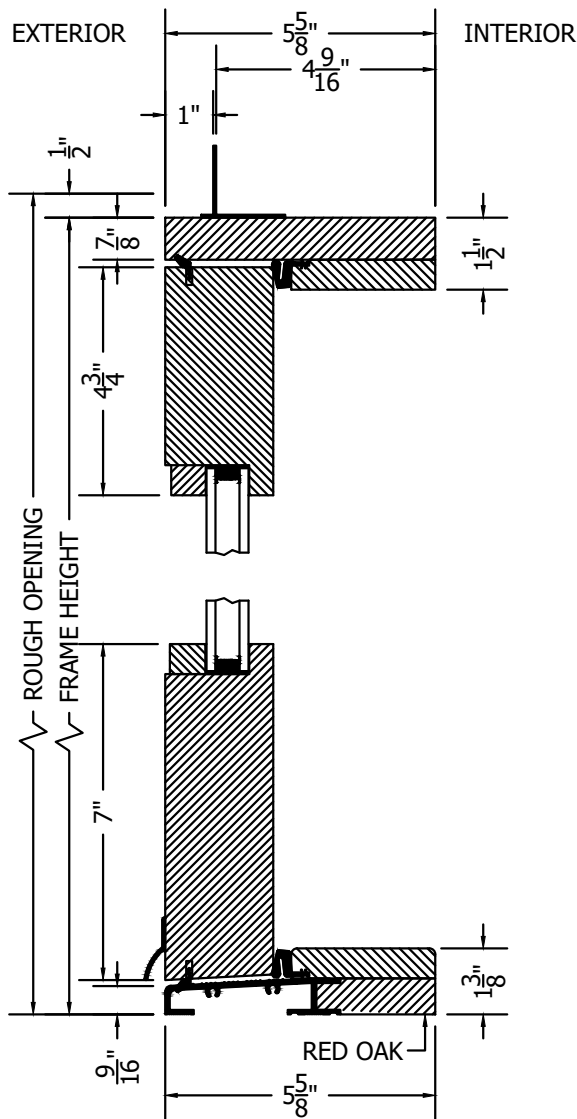

# TRADITIONAL SOLID ACCOYA OUT-SWING FRENCH SINGLE DOOR w/ALUMINUM SILL

SCALE: 3" = 1'-0"

**SECTION VIEW**

**TO PRINT TO SCALE, SELECT "ACTUAL SIZE" OR DESELECT "FIT TO PAGE" IN PRINT DIALOGUE BOX**

PROPRIETARY AND CONFIDENTIAL  
THIS DRAWING AND ITS CONTENTS ARE THE PROPERTY OF AG MILLWORKS. REPRODUCTION OF ANY PART OF THE DRAWING IN ANY FORM WHATSOEVER WITHOUT THE PRIOR WRITTEN PERMISSION OF AG MILLWORKS IS STRICTLY FORBIDDEN. © 2021 AG MILLWORKS