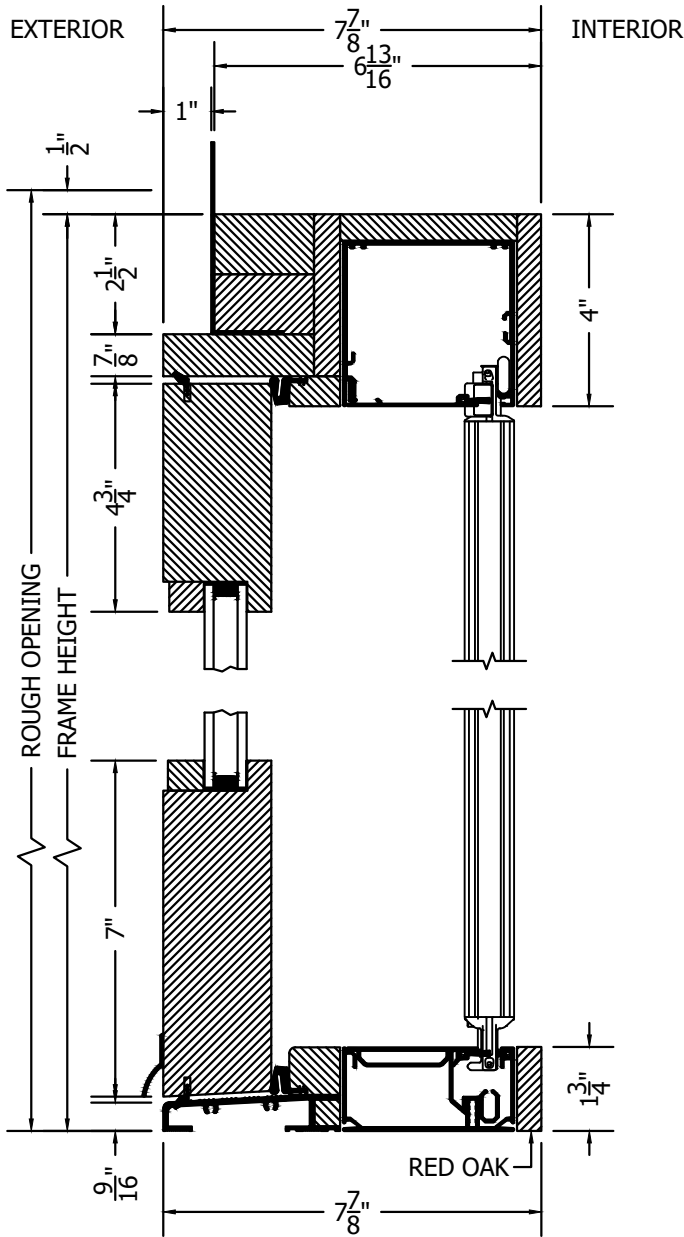

# TRADITIONAL SOLID ACCOYA OUT-SWING FRENCH PAIR DOORS w/ALUMINUM SILL & CENTOR SCREEN

NOT TO SCALE

**SECTION VIEW**

**PLAN VIEW**

PROPRIETARY AND CONFIDENTIAL  
THIS DRAWING AND ITS CONTENTS ARE THE  
PROPERTY OF AG MILLWORKS. REPRODUCTION  
OF ANY PART OF THE DRAWING IN ANY FORM  
WHATSOEVER WITHOUT THE PRIOR WRITTEN  
PERMISSION OF AG MILLWORKS IS STRICTLY  
FORBIDDEN. © 2021 AG MILLWORKS