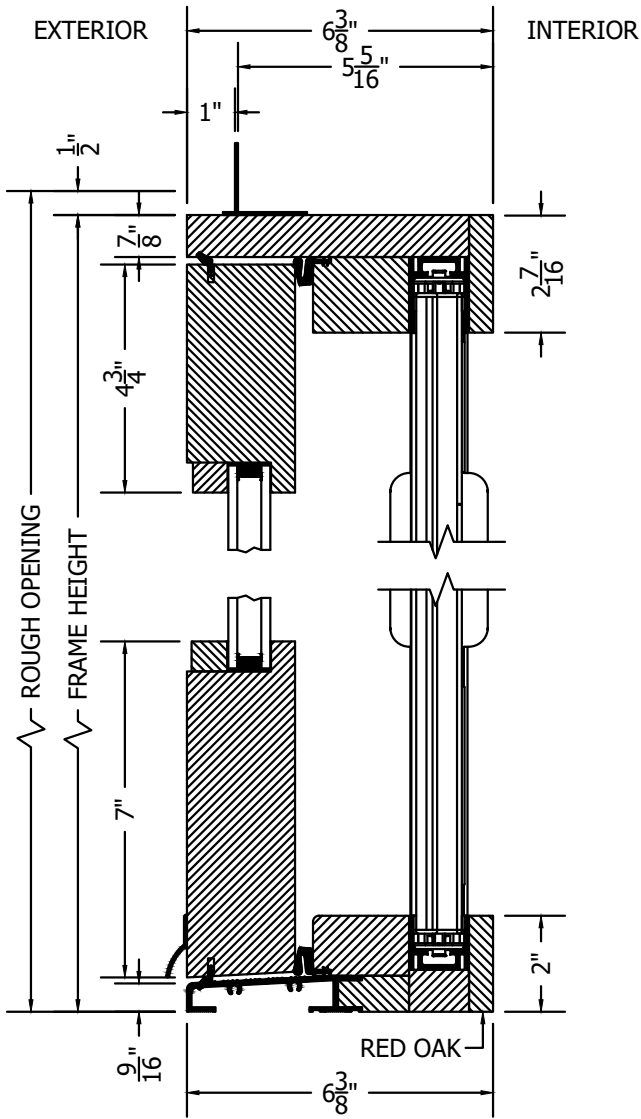

# TRADITIONAL SOLID ACCOYA OUT-SWING FRENCH PAIR DOORS w/ALUMINUM SILL & BRIO SCREEN

NOT TO SCALE

**SECTION VIEW**

**PLAN VIEW**

PROPRIETARY AND CONFIDENTIAL  
THIS DRAWING AND ITS CONTENTS ARE THE  
PROPERTY OF AG MILLWORKS. REPRODUCTION  
OF ANY PART OF THE DRAWING IN ANY FORM  
WHATSOEVER WITHOUT THE PRIOR WRITTEN  
PERMISSION OF AG MILLWORKS IS STRICTLY  
FORBIDDEN. © 2021 AG MILLWORKS