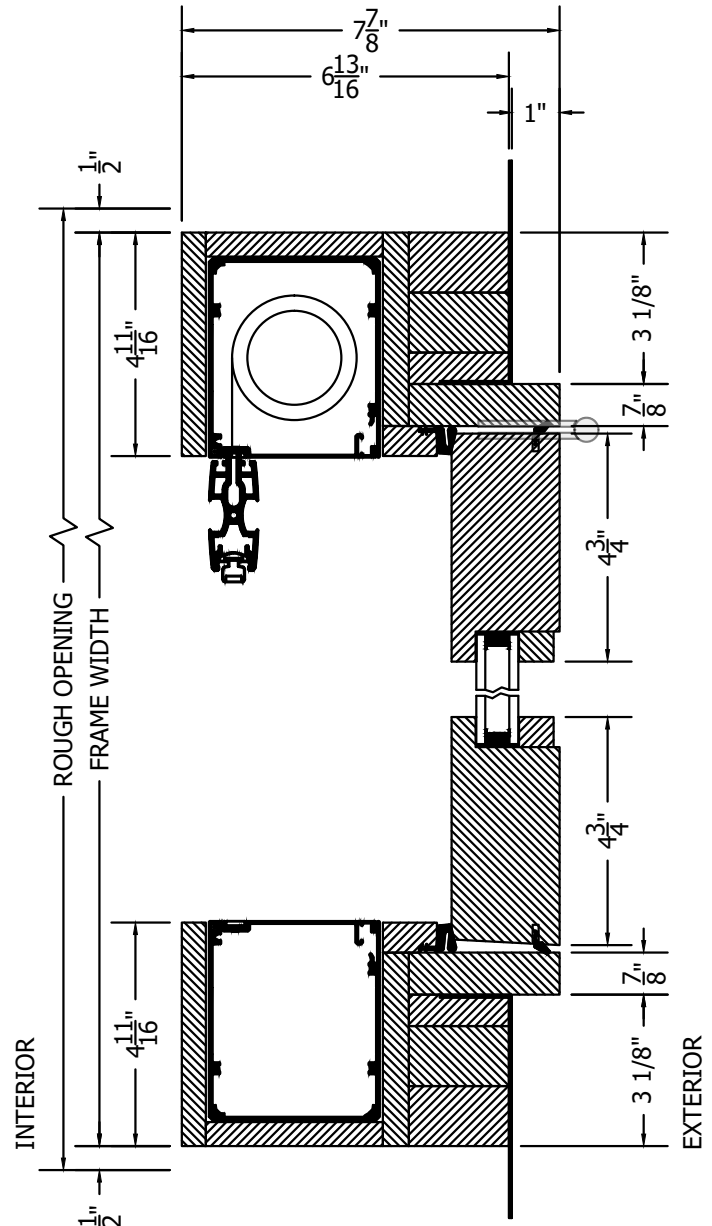

(SPECIFICATIONS MAY CHANGE WITHOUT NOTICE TO IMPROVE FUNCTION OR DESIGN)

TRADITIONAL EQUAL SOLID ACCOYA OUT-SWING FRENCH SINGLE DOOR w/ALUMINUM SILL & CENTOR SCREEN

SCALE: 3" - 1'-0"

SECTION VIEW

TO PRINT TO SCALE, SELECT "ACTUAL SIZE" OR DESELECT "FIT TO PAGE" IN PRINT DIALOGUE BOX