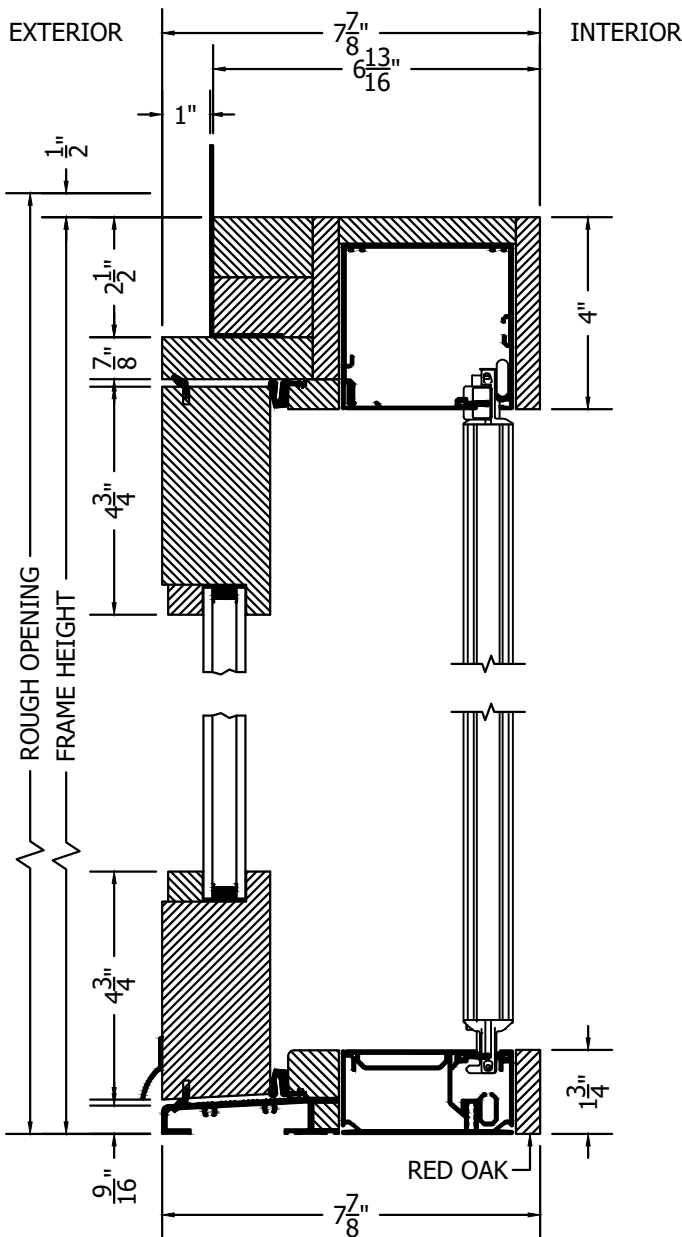

(SPECIFICATIONS MAY CHANGE WITHOUT NOTICE TO IMPROVE FUNCTION OR DESIGN)

TRADITIONAL EQUAL SOLID ACCOYA OUT-SWING FRENCH SINGLE DOOR w/ALUMINUM SILL & CENTOR SCREEN

SCALE: 3" - 1'-0"

SECTION VIEW

TO PRINT TO SCALE, SELECT "ACTUAL SIZE" OR DESELECT "FIT TO PAGE" IN PRINT DIALOGUE BOX