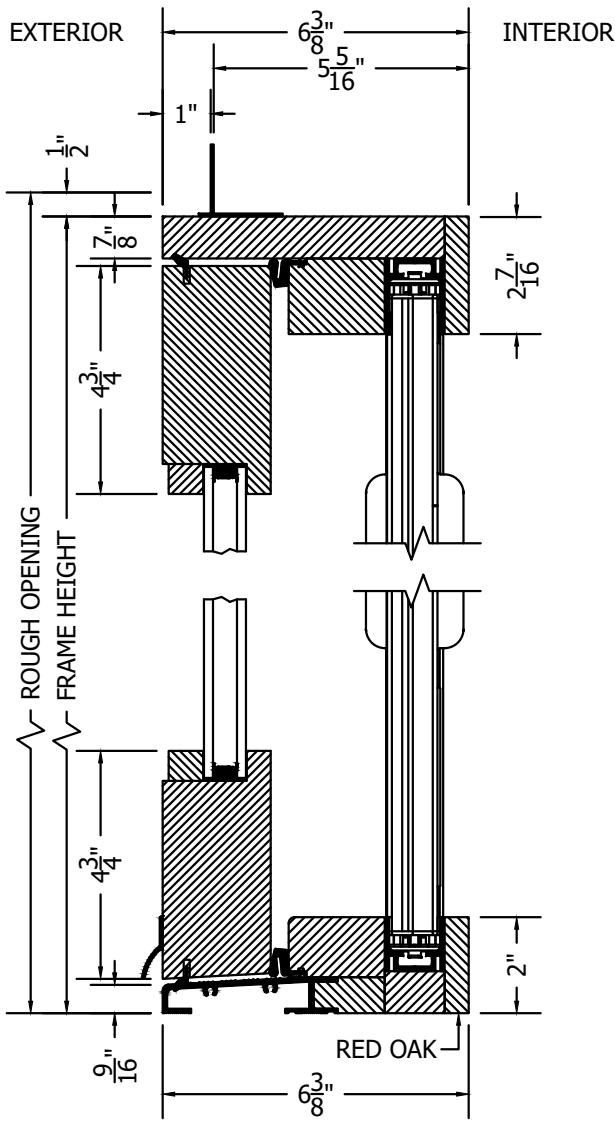

(SPECIFICATIONS MAY CHANGE WITHOUT NOTICE TO IMPROVE FUNCTION OR DESIGN)

TRADITIONAL EQUAL SOLID ACCOYA OUT-SWING FRENCH SINGLE DOOR w/ALUMINUM SILL & BRIO SCREEN

SCALE: 3" = 1'-0"

INTERIOR WOOD STICKING OPTIONS

 SQUARE STICKING

 OVOLO STICKING

SECTION VIEW

PLAN VIEW

TO PRINT TO SCALE, SELECT "ACTUAL SIZE" OR DESELECT "FIT TO PAGE" IN PRINT DIALOGUE BOX

PROPRIETARY AND CONFIDENTIAL
THIS DRAWING AND ITS CONTENTS ARE THE PROPERTY OF AG MILLWORKS. REPRODUCTION OF ANY PART OF THE DRAWING IN ANY FORM WHATSOEVER WITHOUT THE PRIOR WRITTEN PERMISSION OF AG MILLWORKS IS STRICTLY FORBIDDEN. © 2021 AG MILLWORKS