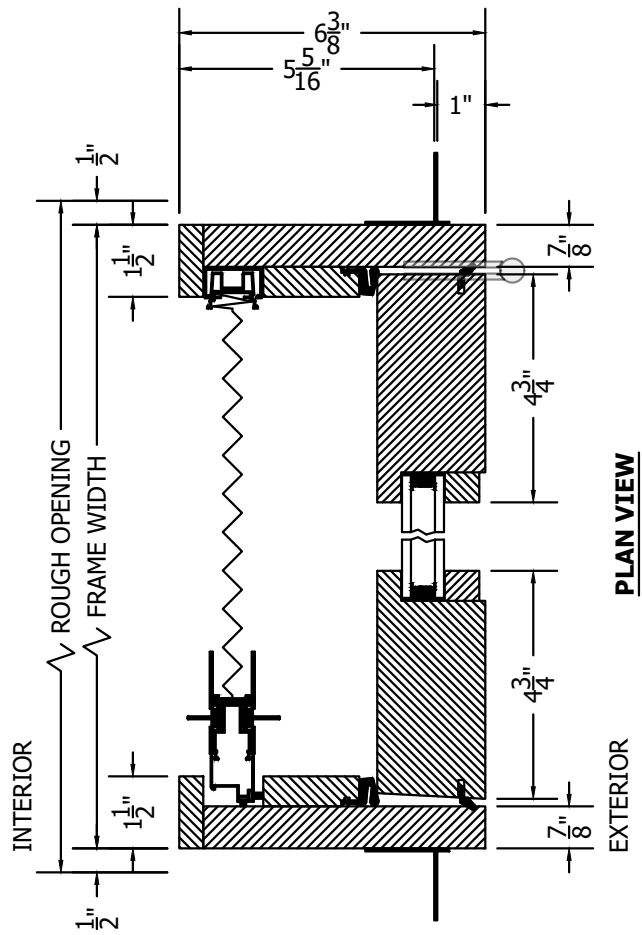

(SPECIFICATIONS MAY CHANGE WITHOUT NOTICE TO IMPROVE FUNCTION OR DESIGN)

TRADITIONAL EQUAL SOLID ACCOYA OUT-SWING FRENCH SINGLE DOOR w/ALUMINUM SILL & BRIO SCREEN

SCALE: 3" = 1'-0"

INTERIOR WOOD STICKING OPTIONS

 SQUARE STICKING

 OVOLO STICKING

SECTION VIEW

PLAN VIEW

TO PRINT TO SCALE, SELECT "ACTUAL SIZE" OR DESELECT "FIT TO PAGE" IN PRINT DIALOGUE BOX

PROPRIETARY AND CONFIDENTIAL
THIS DRAWING AND ITS CONTENTS ARE THE PROPERTY OF AG MILLWORKS. REPRODUCTION OF ANY PART OF THE DRAWING IN ANY FORM WHATSOEVER WITHOUT THE PRIOR WRITTEN PERMISSION OF AG MILLWORKS IS STRICTLY FORBIDDEN. © 2021 AG MILLWORKS